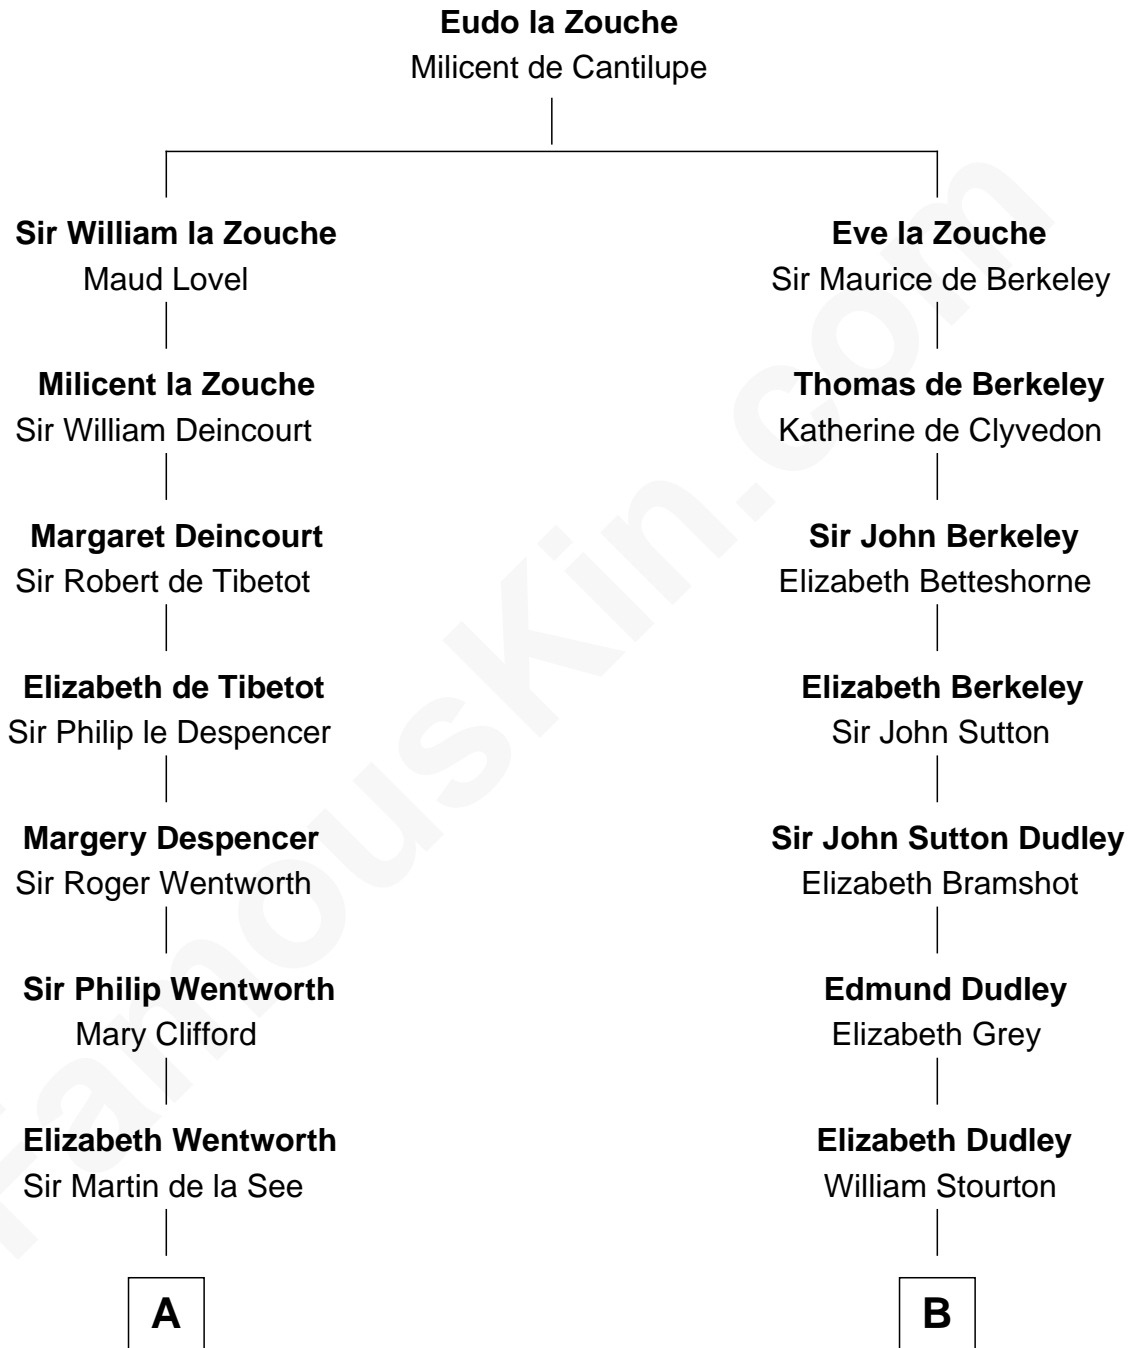

## Relationship Chart of Harper Lee

*Author of To Kill a Mockingbird*

13th cousin 8 times removed of

**George Clinton**

*4th U.S. Vice President*

**C**

John Farrar Finch

Frances Smith