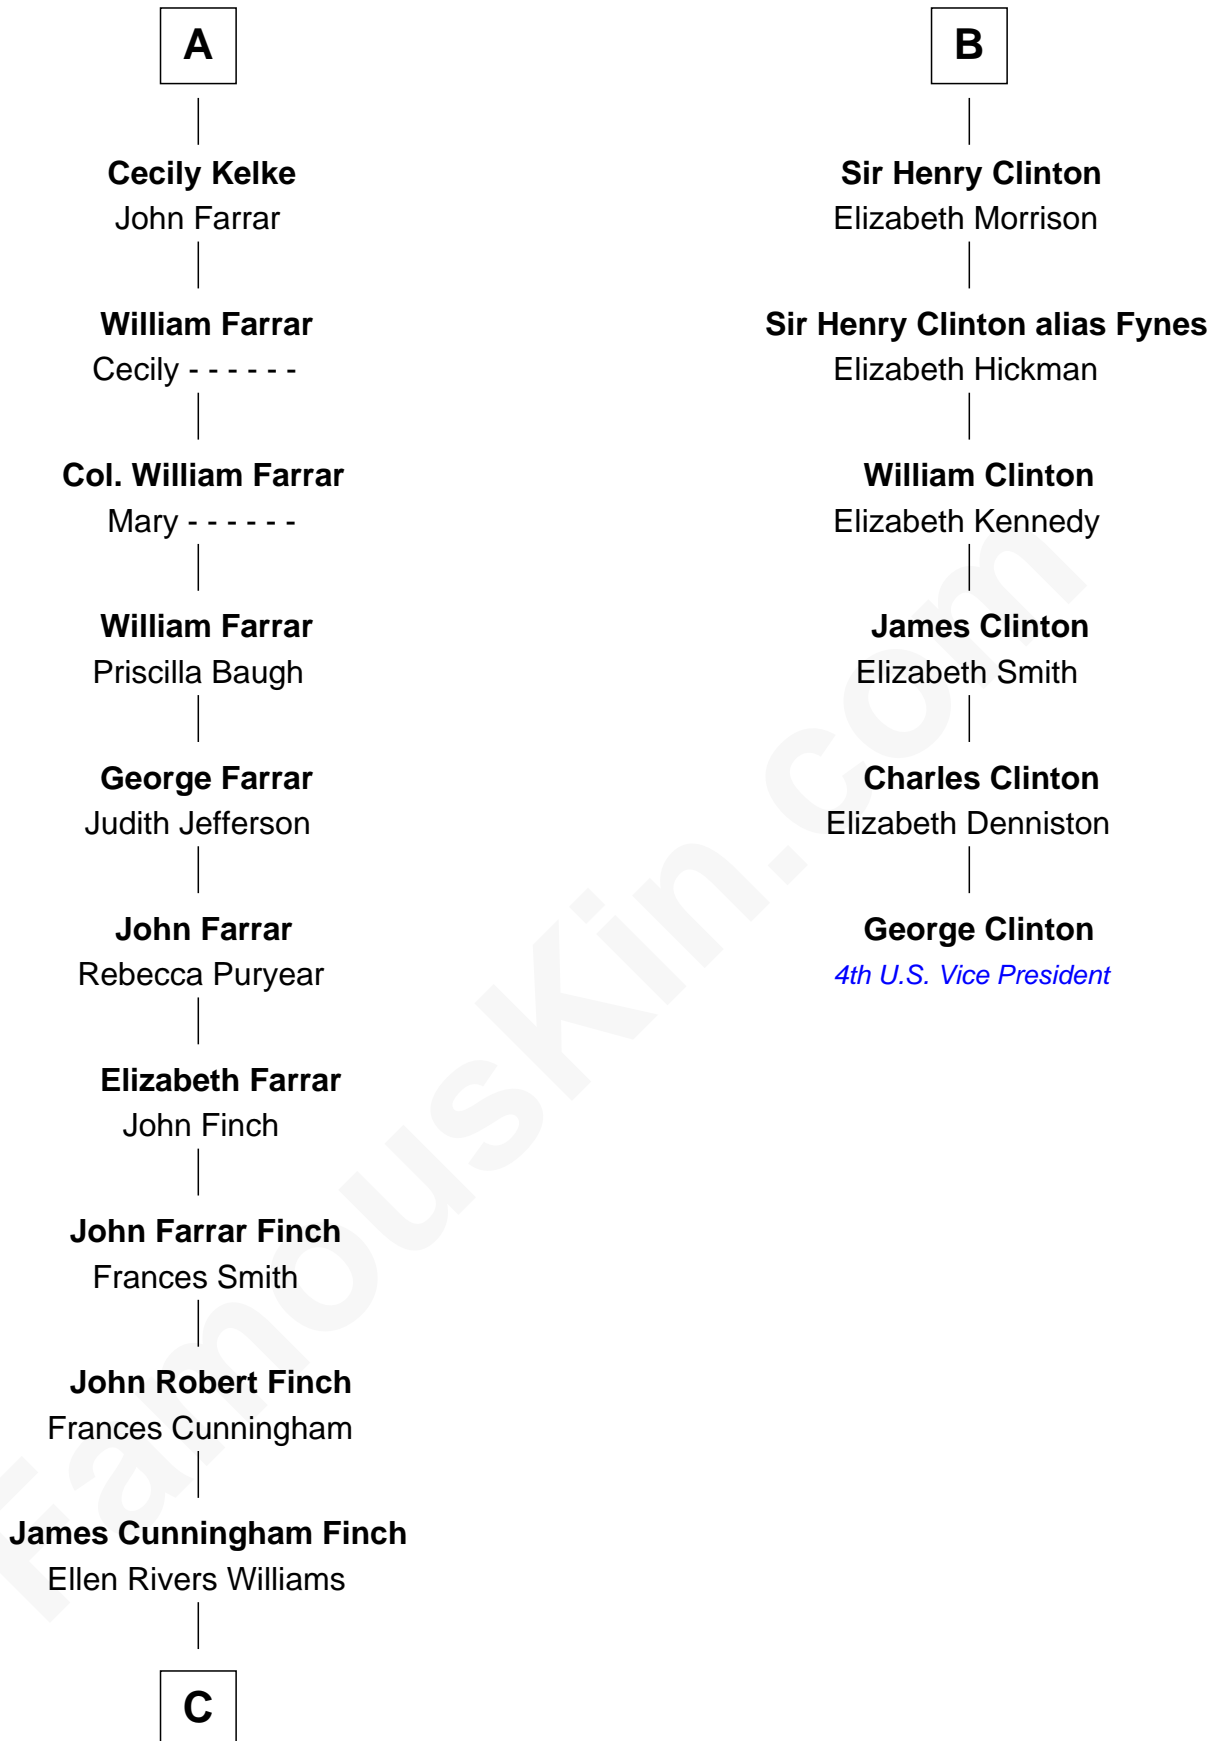

FamousKin.com

Relationship Chart of Harper Lee

Author of To Kill a Mockingbird

12th cousin 6 times removed of

George Clinton

4th U.S. Vice President

Sir Philip le Despencer

Elizabeth - - - - -

Sir Philip le Despencer

Elizabeth de Tibetot

Margery Despencer

Sir Roger Wentworth

Sir Philip Wentworth

Mary Clifford

Elizabeth Wentworth

Sir Martin de la See

Elizabeth de la See

Roger Kelke

Christopher Kelke

Isabel Girington

William Kelke

Thomasine Skerne

A

Alice le Despenser

Elizabeth Grey

Elizabeth Dudley

William Stourton

Ursula Stourton

Sir Edward Clinton

B

C

—
Frances Cunningham Finch