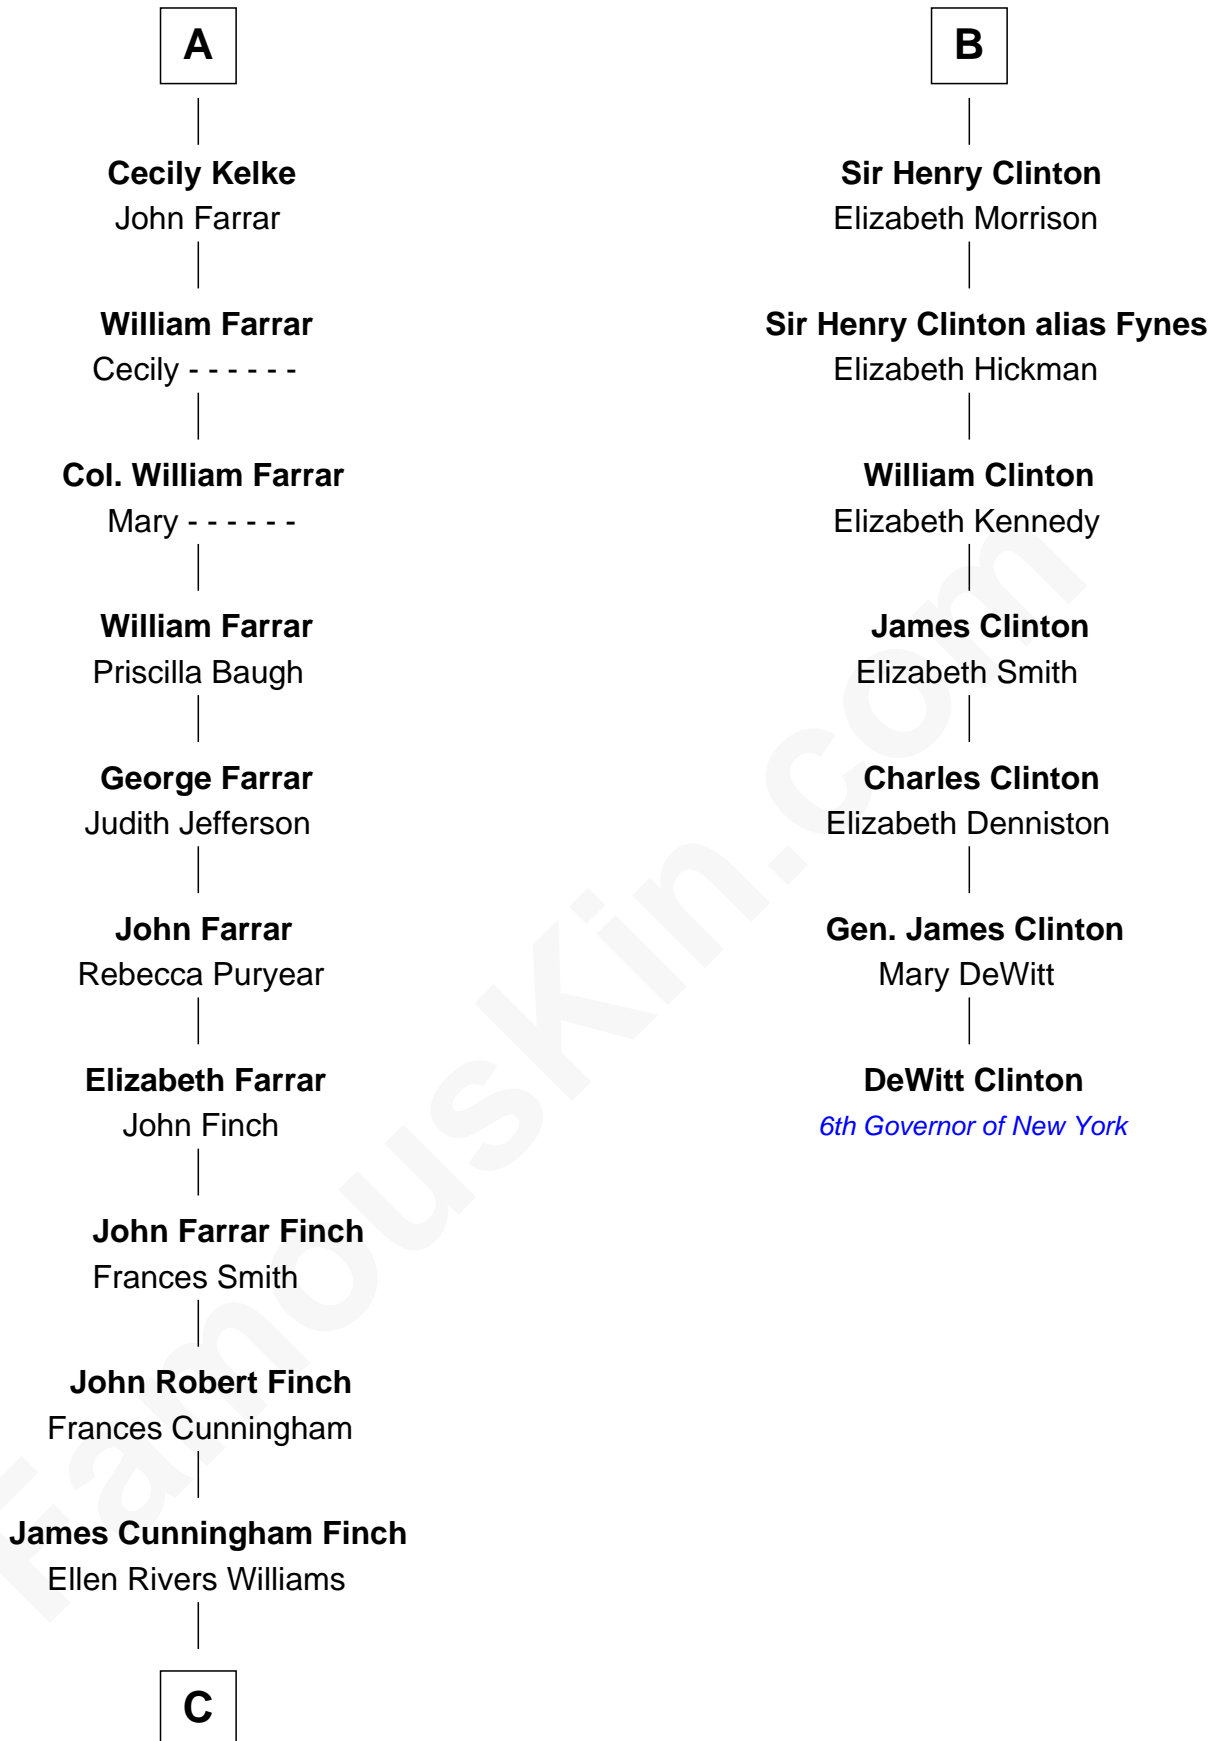

FamousKin.com

Relationship Chart of

Harper Lee

Author of To Kill a Mockingbird

13th cousin 5 times removed of

DeWitt Clinton

6th Governor of New York

Sir Philip le Despencer

Elizabeth - - - - -

Sir Philip le Despencer

Elizabeth de Tibetot

Margery Despencer

Sir Roger Wentworth

Sir Philip Wentworth

Mary Clifford

Elizabeth Wentworth

Alice le Despenser

Sir John Sutton

Sir John Sutton

Constance Blount

Sir John Sutton

Elizabeth Berkeley

Sir John Sutton Dudley

Elizabeth Bramshot

Edmund Dudley

Elizabeth Grey

Elizabeth Dudley

William Stourton

Ursula Stourton

Sir Edward Clinton

B

C