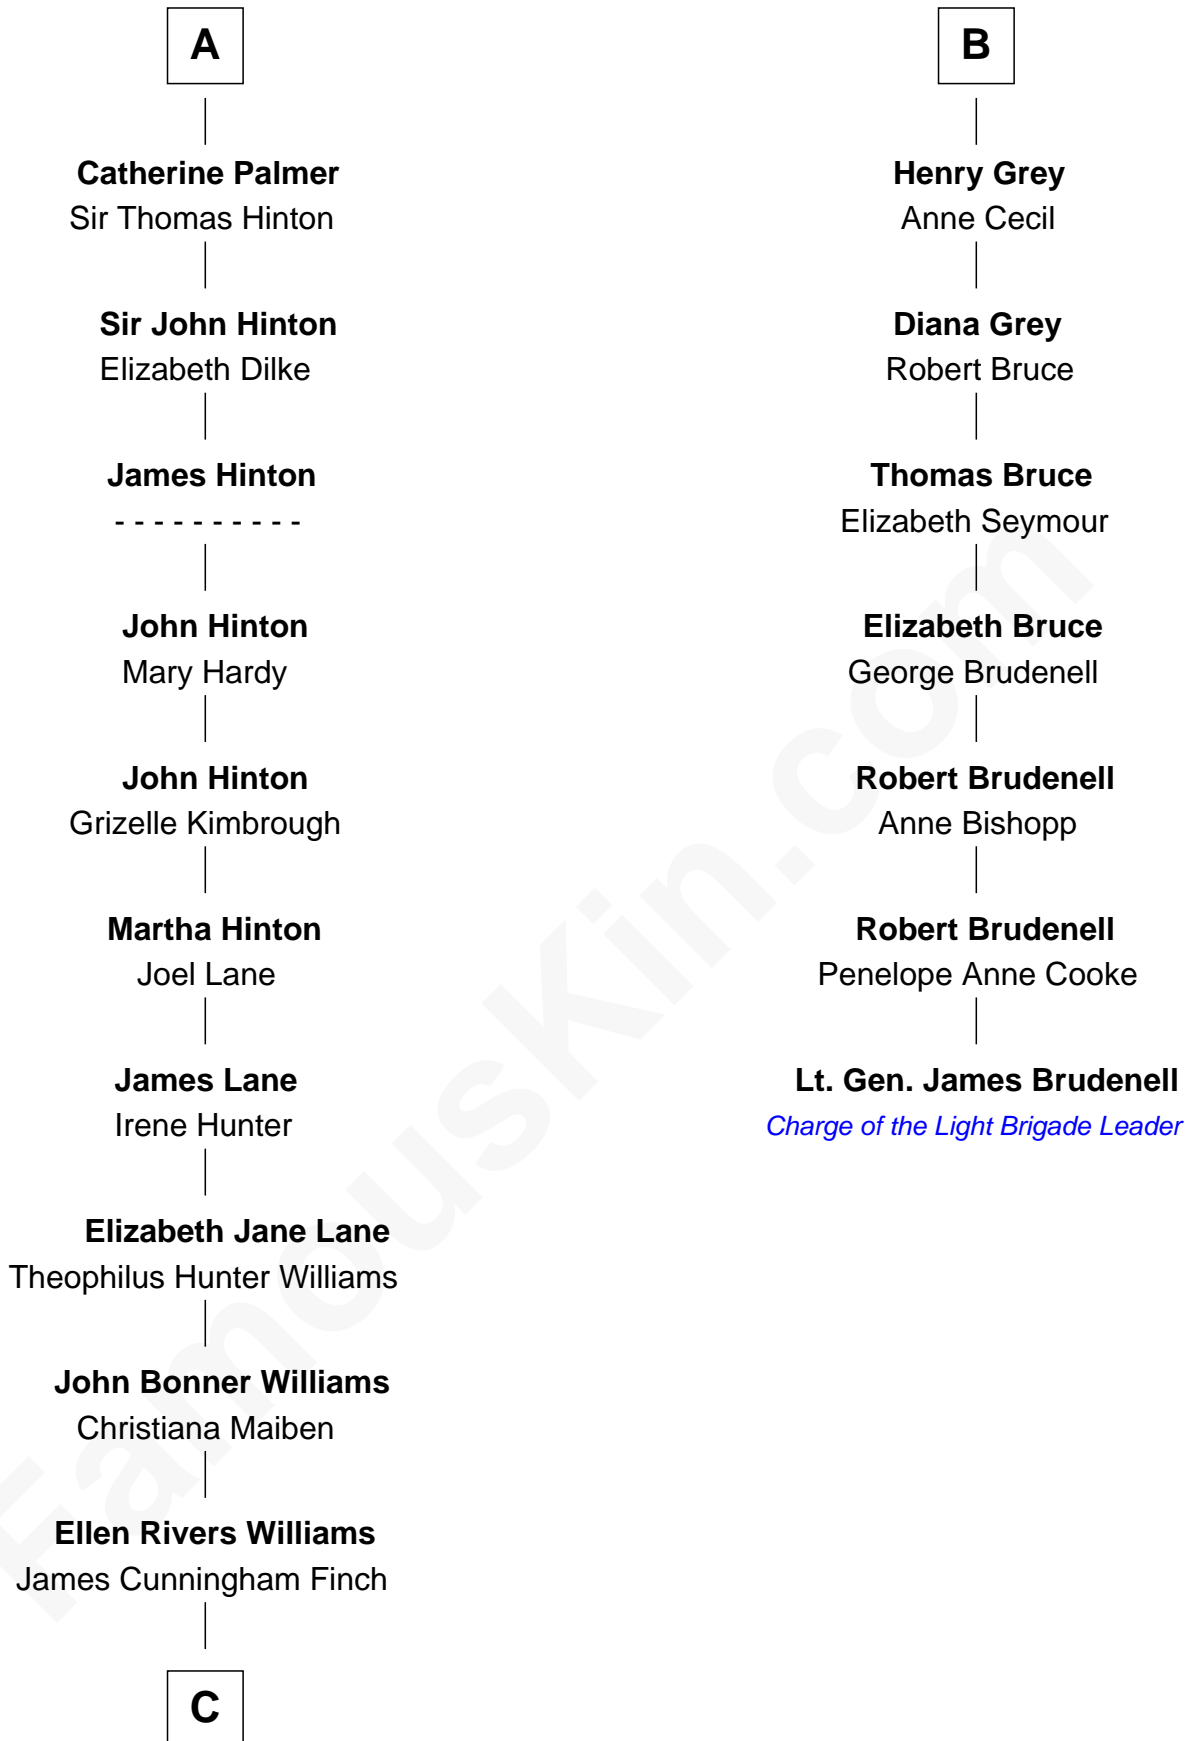

FamousKin.com

Relationship Chart of Harper Lee

Author of *To Kill a Mockingbird*

13th cousin 5 times removed of

Lt. Gen. James Brudenell

Leader of the "Charge of the Light Brigade"

C

—
Frances Cunningham Finch

Amasa Coleman Lee

—
Harper Lee

Author of To Kill a Mockingbird

FamousKin.com