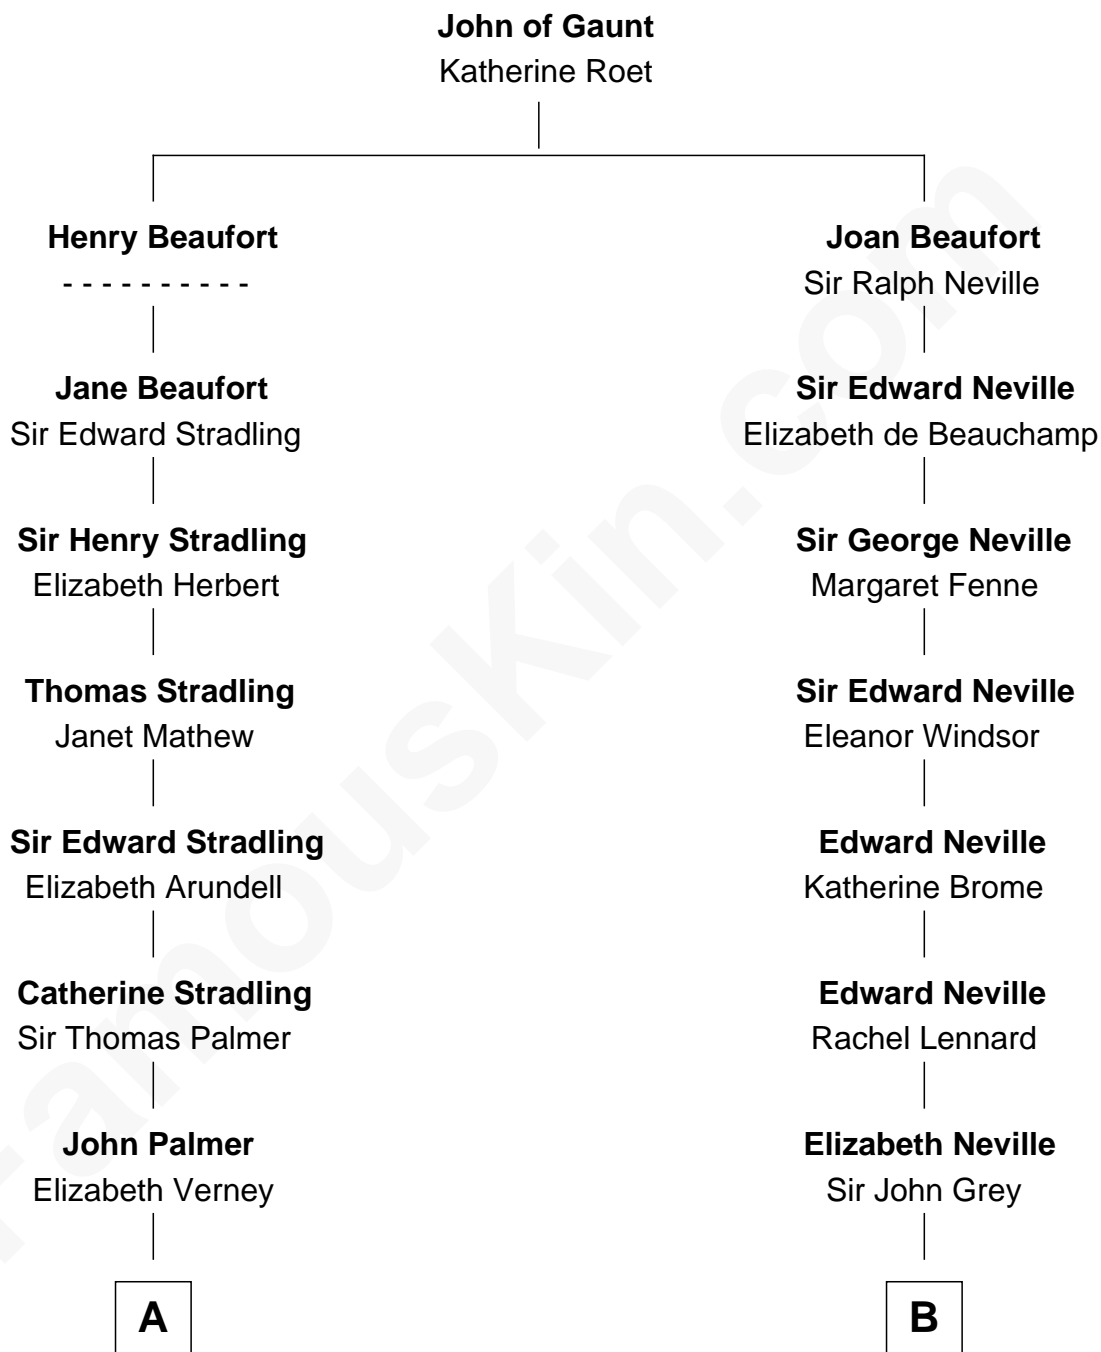

FamousKin.com

Relationship Chart of Harper Lee

Author of *To Kill a Mockingbird*

13th cousin 5 times removed of

Lt. Gen. James Brudenell

Leader of the "Charge of the Light Brigade"

C

—
Frances Cunningham Finch