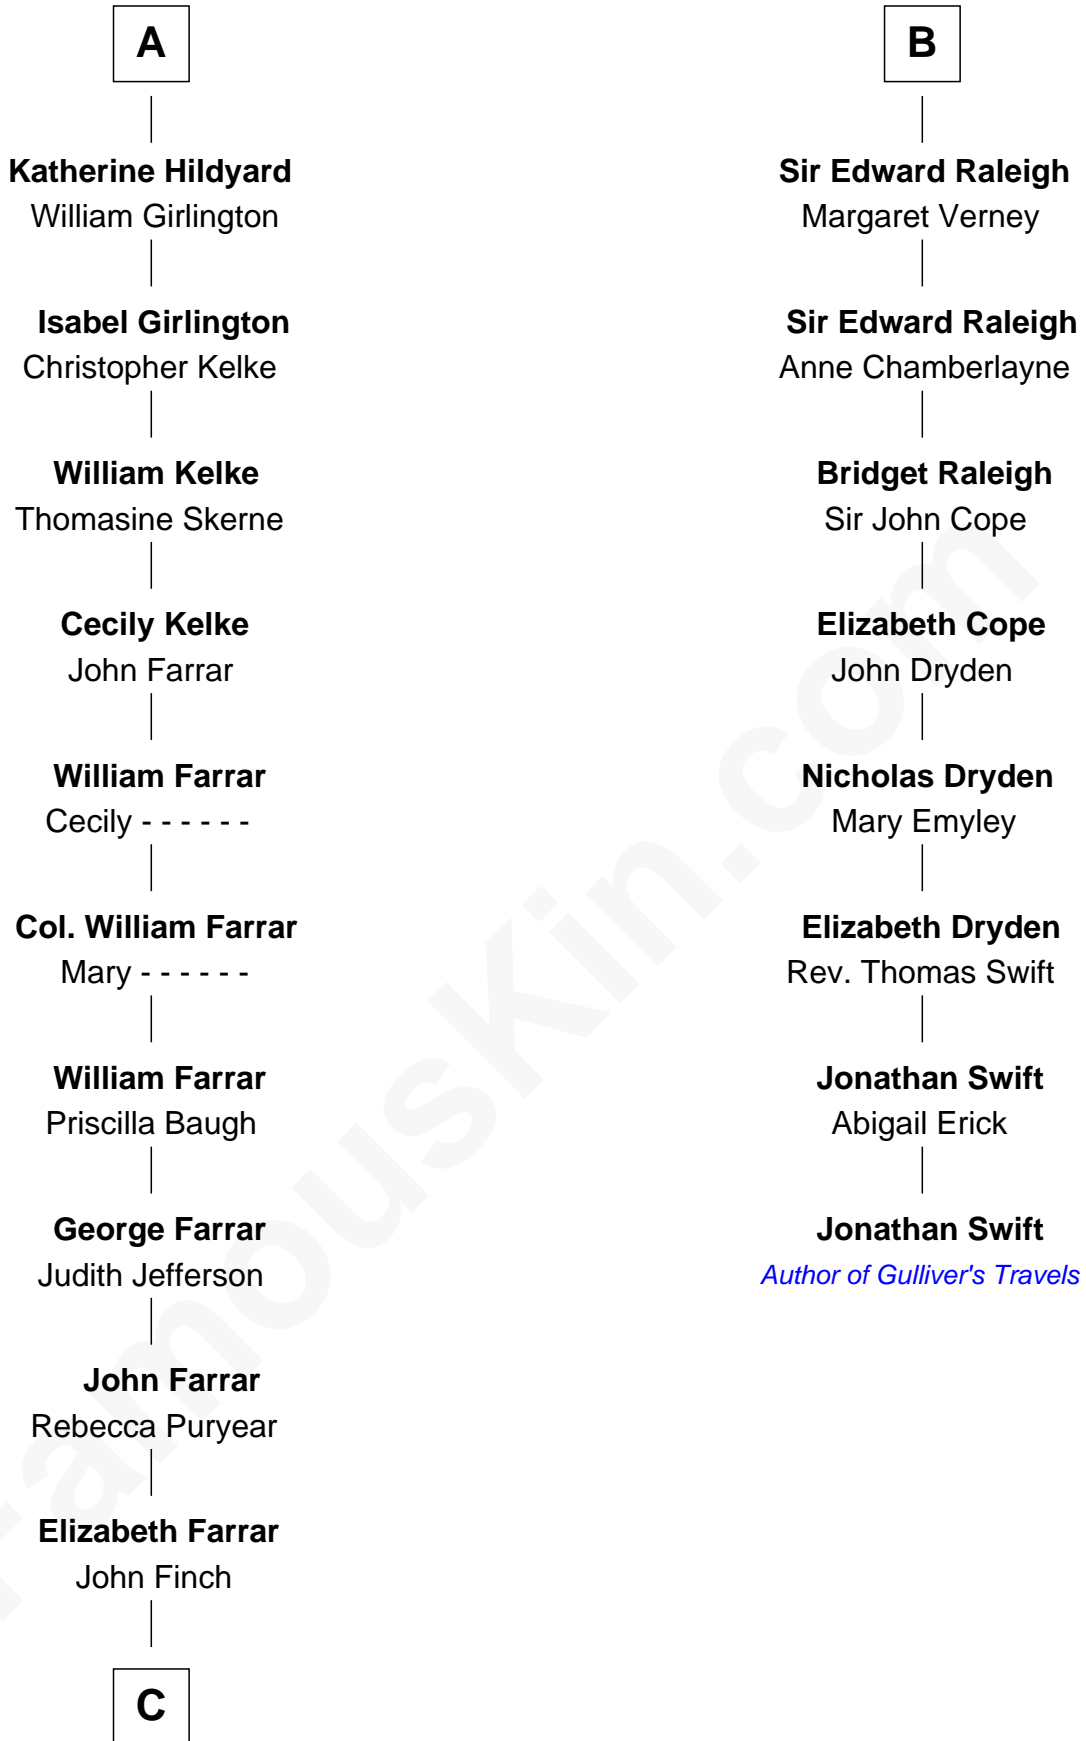

FamousKin.com

Relationship Chart of Harper Lee

Author of To Kill a Mockingbird

14th cousin 7 times removed of

Jonathan Swift

Author of Gulliver's Travels

C

John Farrar Finch