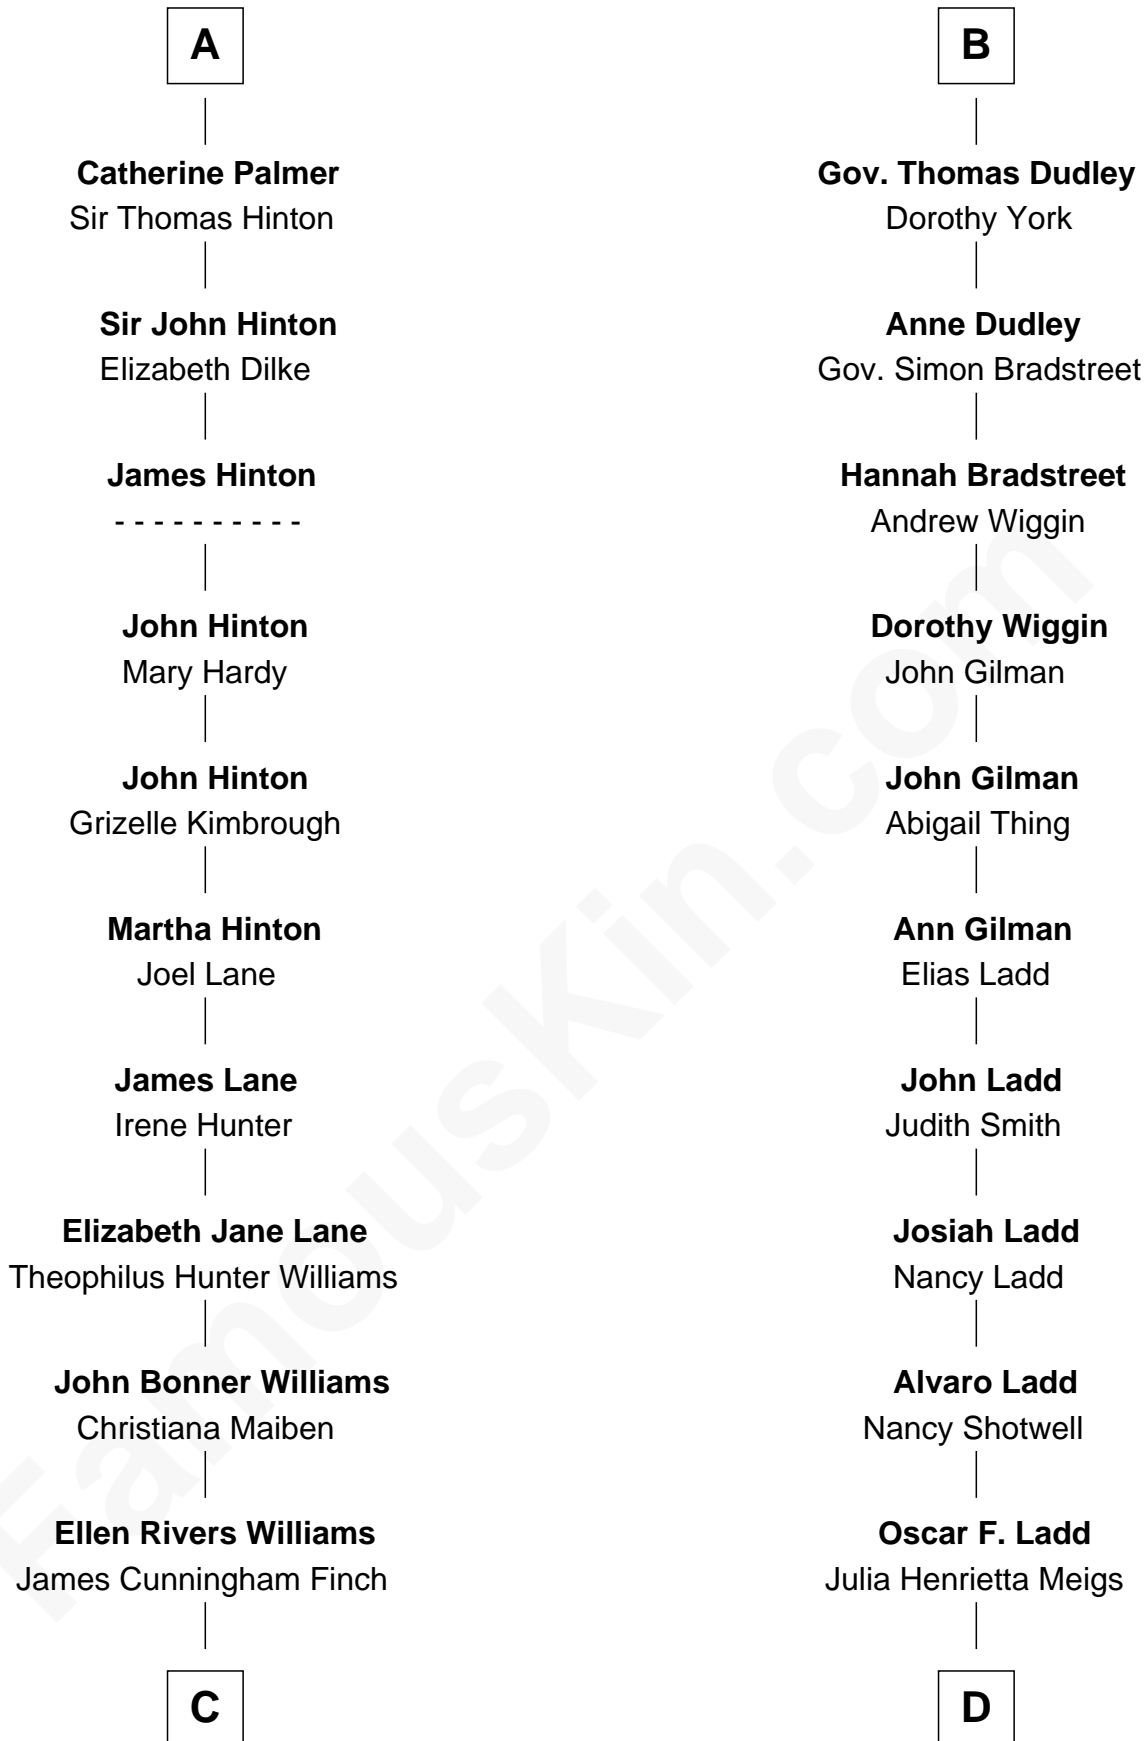

FamousKin.com Relationship Chart of

Harper Lee

Author of To Kill a Mockingbird

18th cousin of

Alan Ladd

Movie Actor

John of Gaunt

Katherine Roet

FamousKin.com