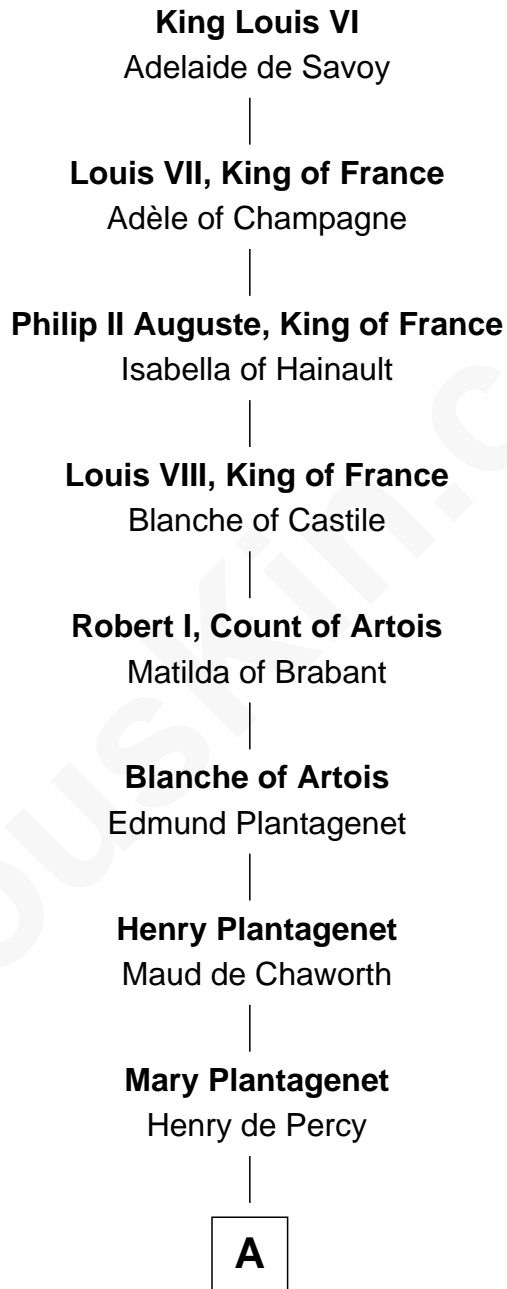

FamousKin.com Relationship Chart of

Harper Lee

Author of To Kill a Mockingbird

25th Great-granddaughter of

King Louis VI

King of France

A

Sir Henry Percy
Margaret de Neville

Sir Henry Percy
Elizabeth Mortimer

Elizabeth Percy
Sir John Clifford

Mary Clifford
Sir Philip Wentworth

Elizabeth Wentworth
Sir Martin de la See

Elizabeth de la See
Roger Kelke

Christopher Kelke
Isabel Girlington

William Kelke
Thomasine Skerne

Cecily Kelke
John Farrar

William Farrar
Cecily - - - - -

B

B

Col. William Farrar

Mary - - - - -

William Farrar