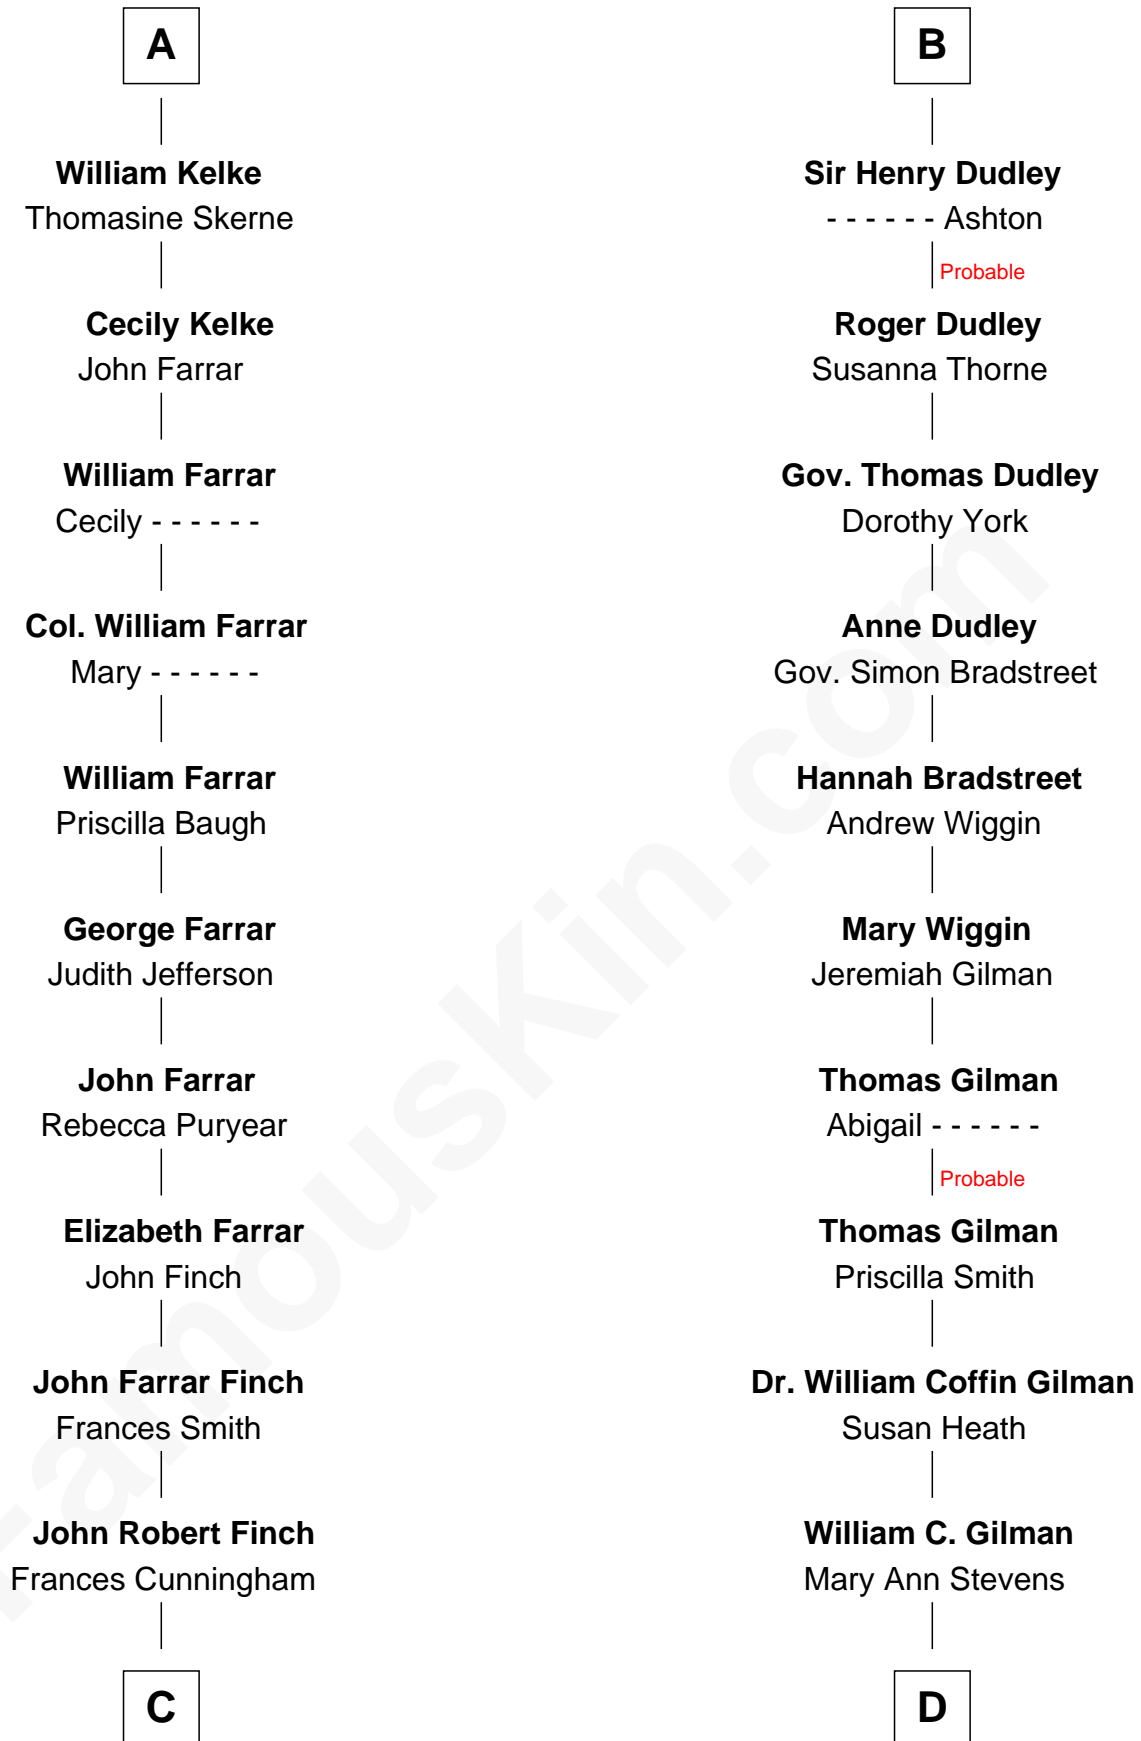

FamousKin.com

Relationship Chart of

Harper Lee

Author of To Kill a Mockingbird

19th cousin 1 time removed of

George Hamilton

TV and Movie Actor

C

James Cunningham Finch

Ellen Rivers Williams

Frances Cunningham Finch

Amasa Coleman Lee

Harper Lee

Author of To Kill a Mockingbird

D

George C. Gilman

Elizabeth Melissa Lane

Lillian C. Gilman

Harry Fuller Hamilton

George William Hamilton

Anne Lucille Stevens

George Hamilton

TV and Movie Actor