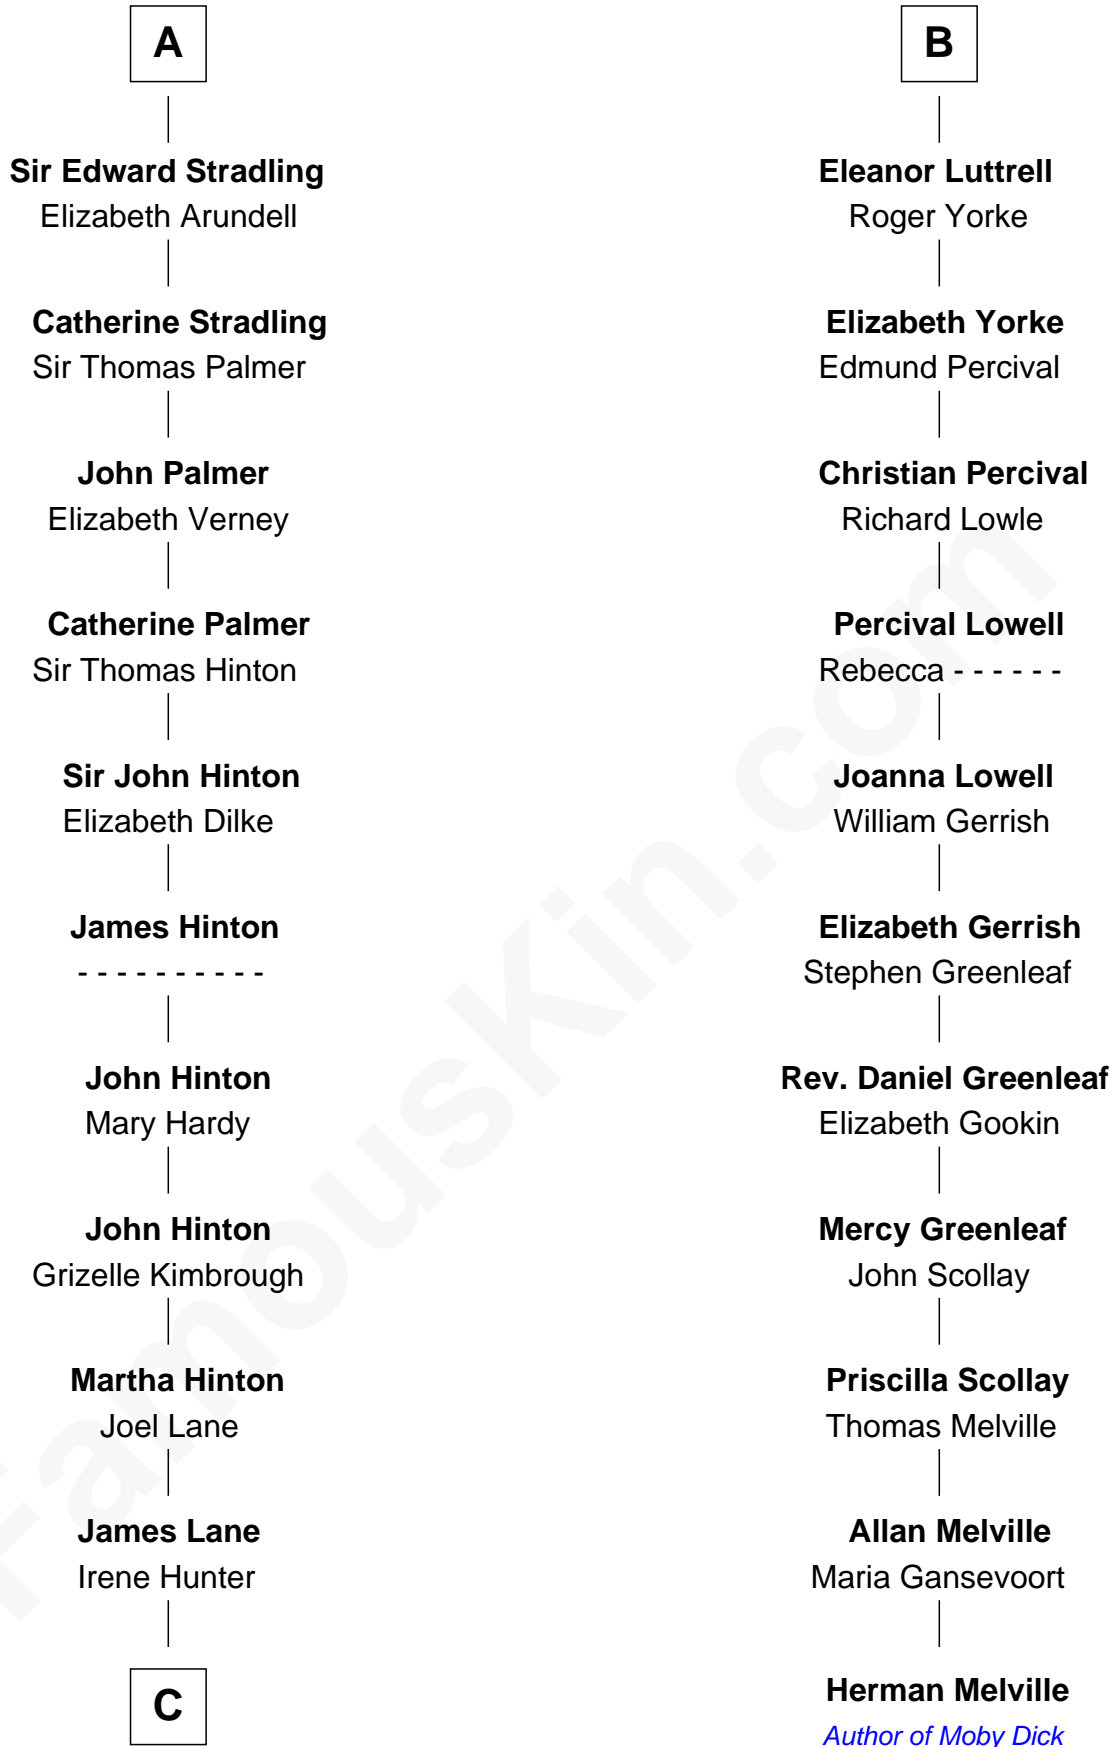

FamousKin.com Relationship Chart of

Harper Lee

Author of To Kill a Mockingbird

17th cousin 4 times removed of

Herman Melville

Author of Moby Dick

C

—
Elizabeth Jane Lane
Theophilus Hunter Williams