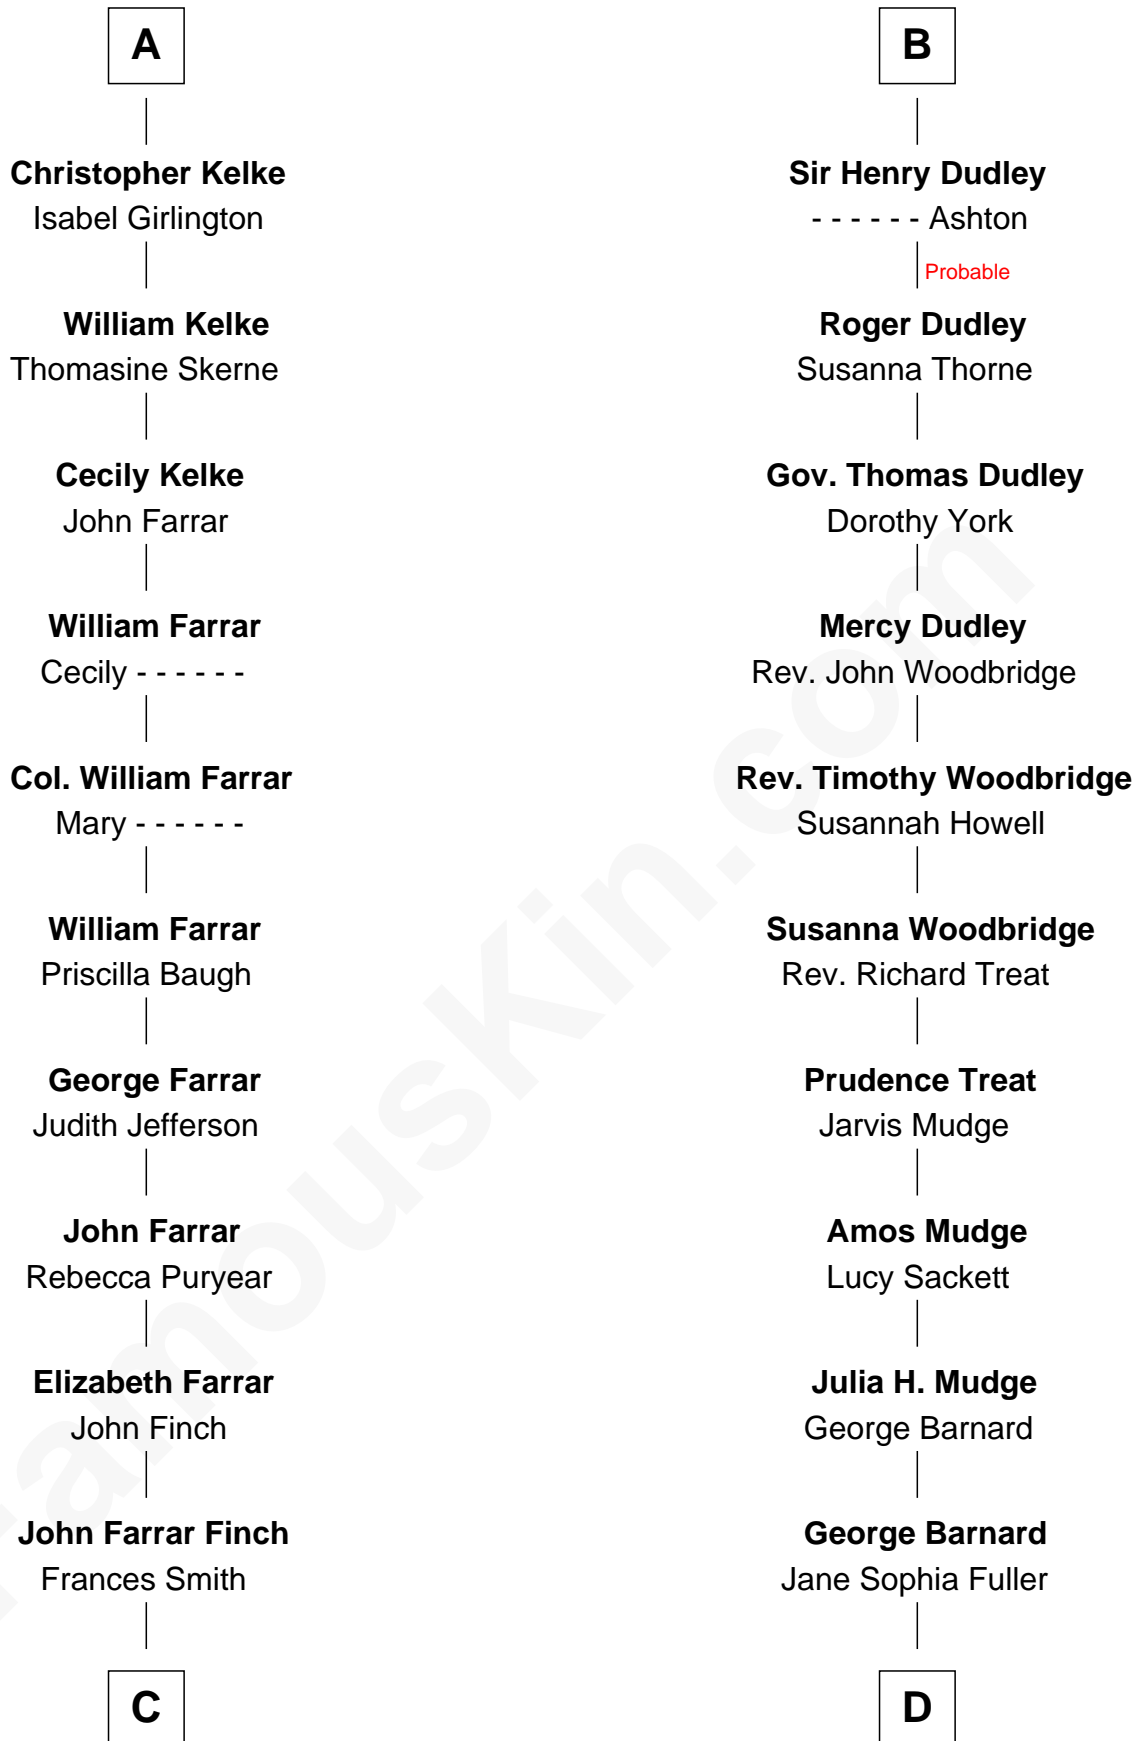

# FamousKin.com Relationship Chart of

**Harper Lee**

*Author of To Kill a Mockingbird*

19th cousin 1 time removed of

**Dick Clark**

*Radio and TV Host*

**Henry Plantagenet**  
Maud de Chaworth

**Mary Plantagenet**  
Henry de Percy

**Sir Henry Percy**  
Margaret de Neville

**Sir Henry Percy**  
Elizabeth Mortimer

**Elizabeth Percy**  
Sir John Clifford

**Mary Clifford**  
Sir Philip Wentworth

**Elizabeth Wentworth**  
Sir Martin de la See

**Elizabeth de la See**  
Roger Kelke

**A**

**Eleanor Plantagenet**  
Richard Fitzalan

**Alice Fitzalan**  
Sir Thomas de Holand

**Eleanor Holand**  
Edward Cherleton

**Joyce Cherleton**  
Sir John Tiptoft

**Joyce Tiptoft**  
Sir Edmund Sutton

**Sir Edward Sutton**  
Cecily Willoughby

**Sir John Sutton**  
Cecily Grey

**B**

**C**

**John Robert Finch**  
Frances Cunningham

**James Cunningham Finch**  
Ellen Rivers Williams