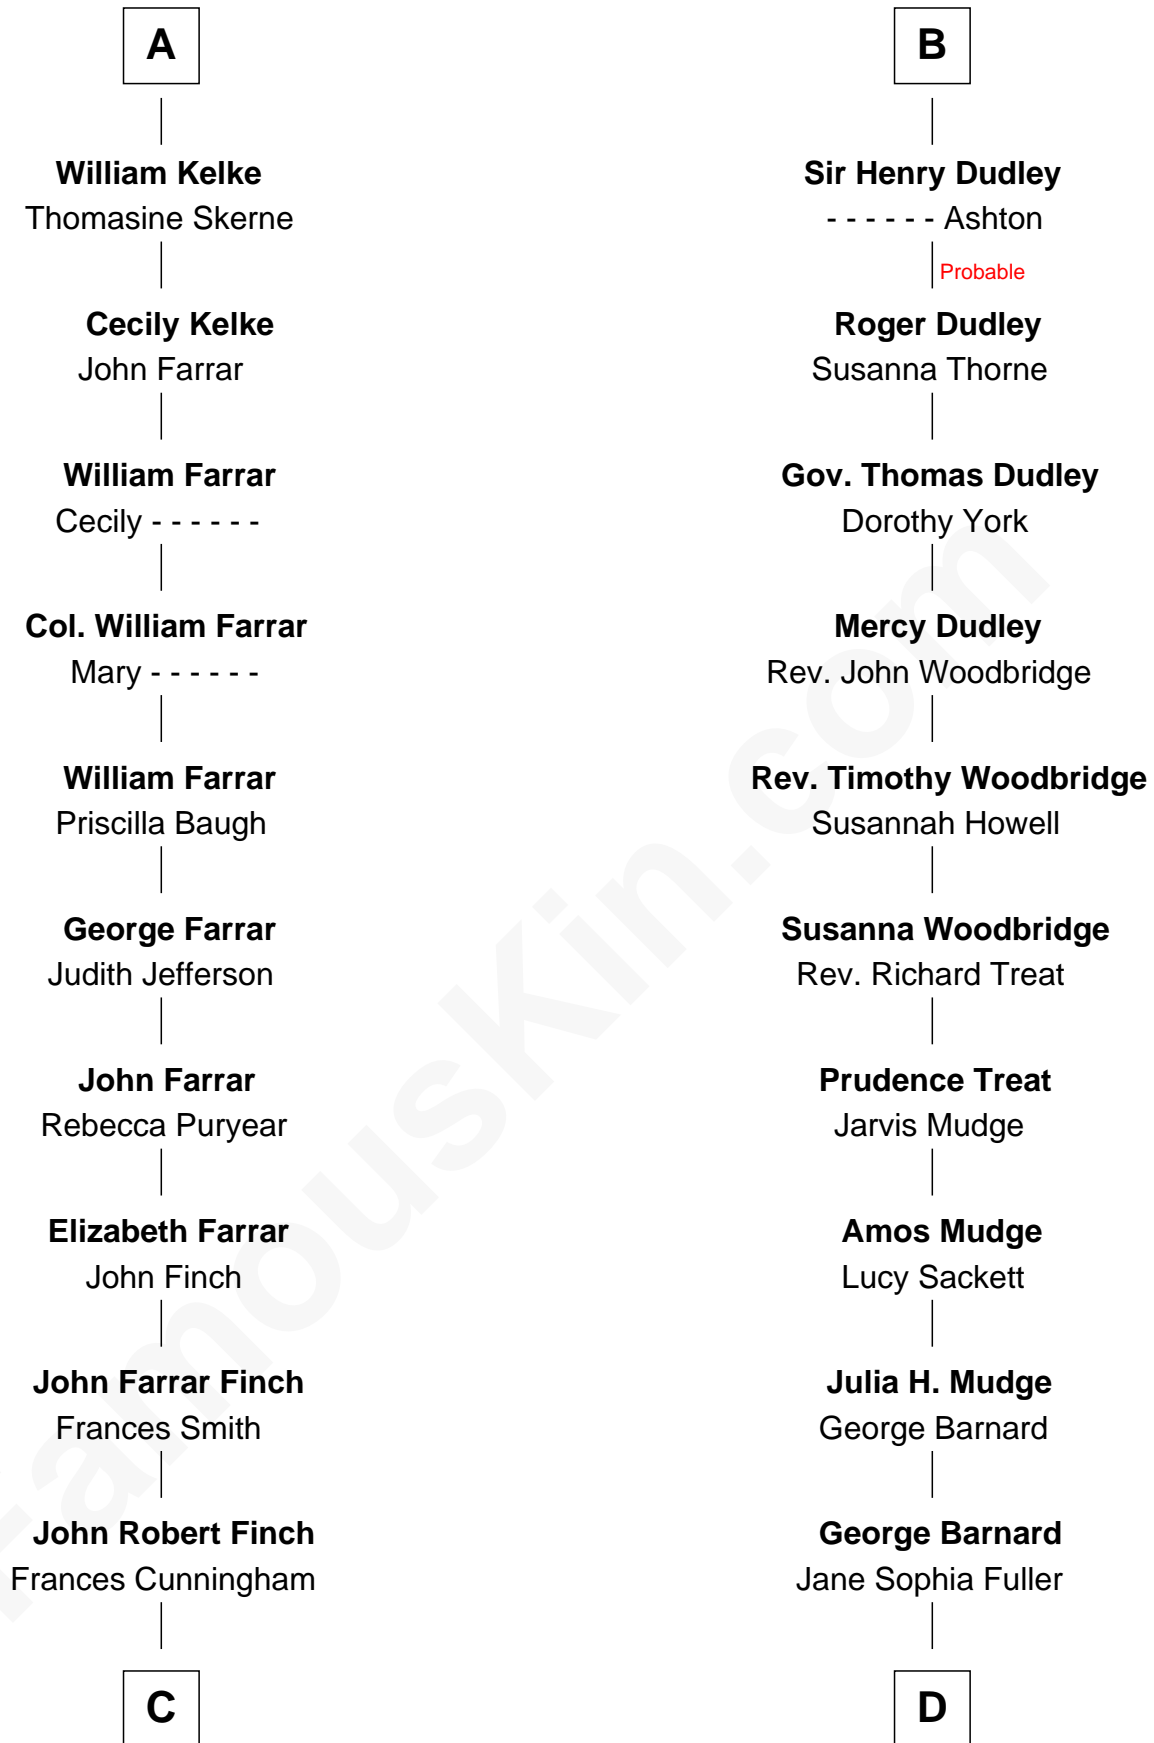

FamousKin.com Relationship Chart of

Harper Lee

Author of To Kill a Mockingbird

19th cousin of

Dick Clark

Radio and TV Host

Ralph de Stafford
Margaret de Audley

Sir Hugh de Stafford
Philippa de Beauchamp

Katherine de Stafford
Michael de la Pole

Isabel de la Pole
Thomas Morley

Anne Morley
Sir John Hastings

Elizabeth Hastings
Sir Robert Hildyard

Katherine Hildyard
William Girlington

Isabel Girlington
Christopher Kelke

A

Beatrice de Stafford
Thomas de Ros

Margaret de Ros
Sir Reynold Grey

Margaret Grey
Sir William Bonville

William Bonville
Elizabeth Harington

William Bonville
Katherine Neville

Cecily Bonville
Thomas Grey

Cecily Grey
Sir John Sutton

B

C

James Cunningham Finch

Ellen Rivers Williams

Frances Cunningham Finch

Amasa Coleman Lee

Harper Lee

Author of To Kill a Mockingbird