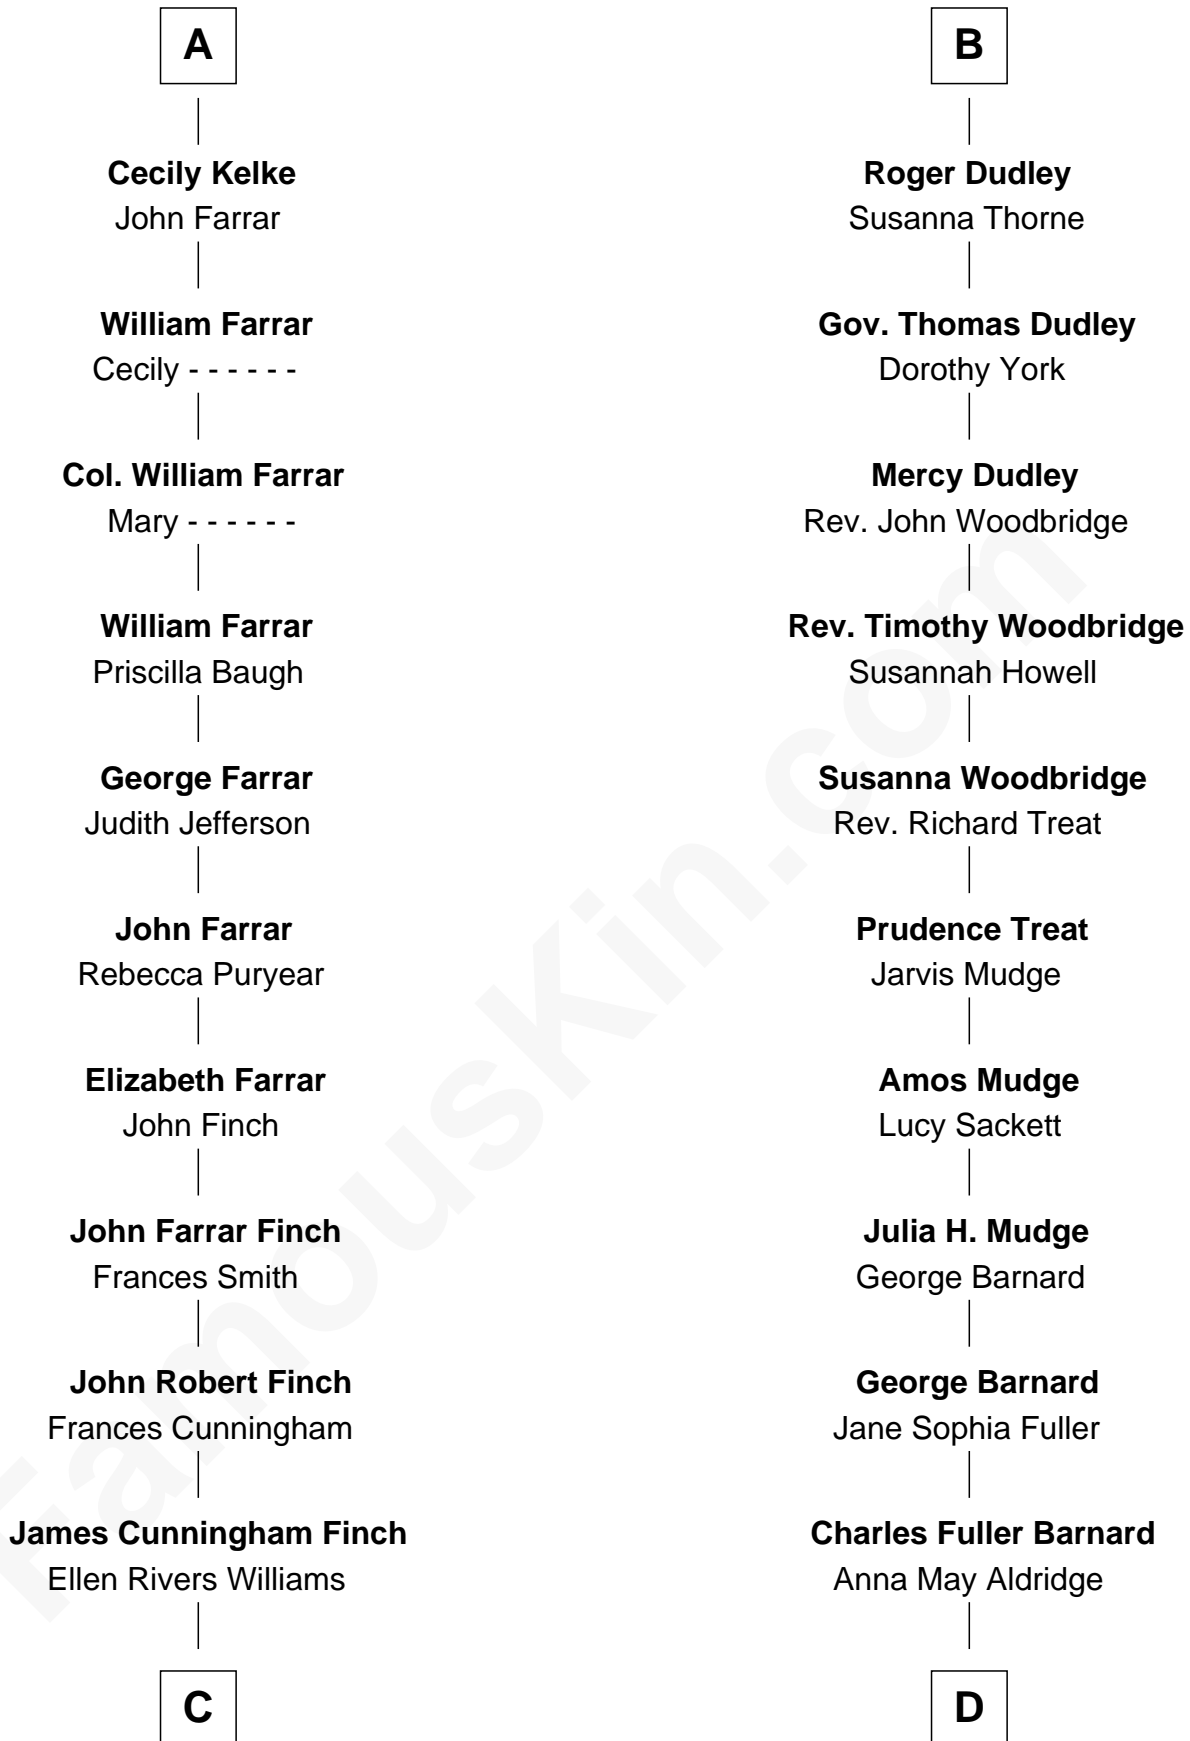

FamousKin.com Relationship Chart of

Harper Lee

Author of To Kill a Mockingbird

18th cousin of

Dick Clark

Radio and TV Host

Sir Philip le Despencer

Elizabeth - - - - -

Sir Philip le Despencer

Elizabeth de Tibetot

Margery Despencer

Sir Roger Wentworth

Sir Philip Wentworth

Mary Clifford

Elizabeth Wentworth

Sir Martin de la See

Elizabeth de la See

Roger Kelke

Christopher Kelke

Isabel Girlington

William Kelke

Thomasine Skerne

A

Alice le Despenser

Cecily Willoughby

Sir John Sutton

Cecily Grey

Sir Henry Dudley

- - - - - Ashton

Probable

B

C