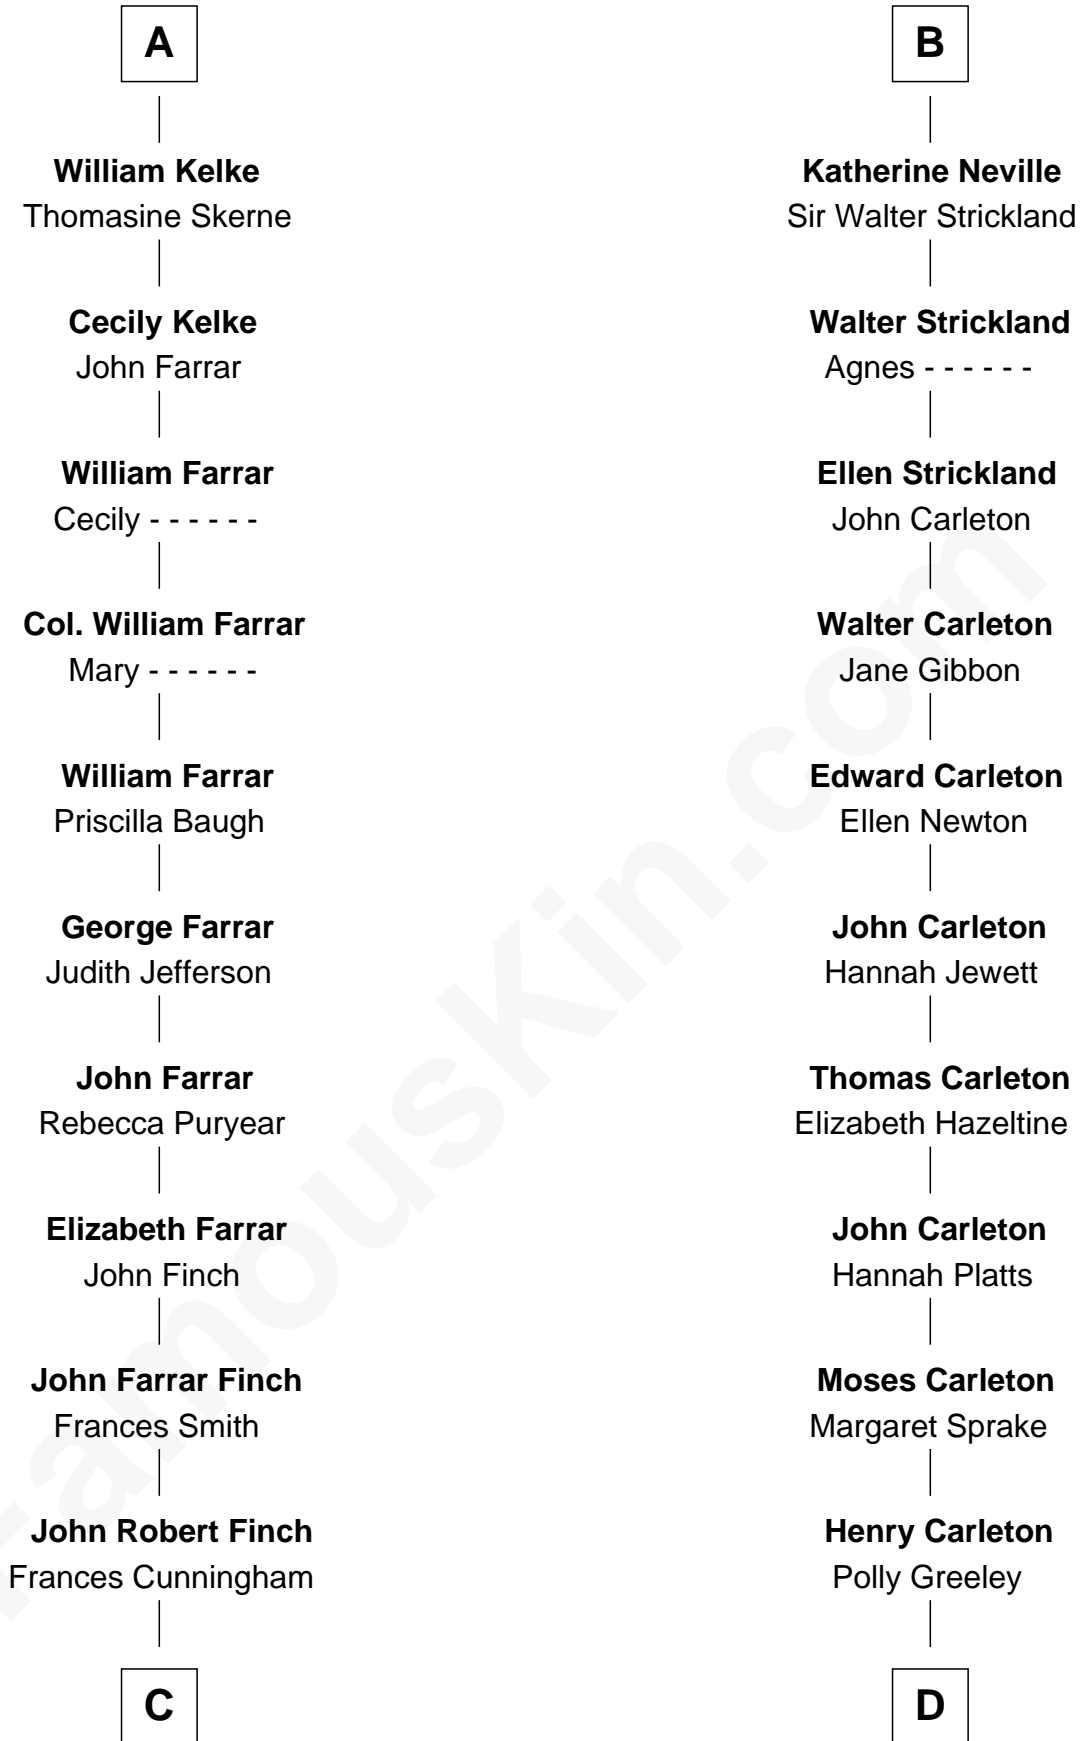

FamousKin.com

Relationship Chart of

Harper Lee

Author of To Kill a Mockingbird

18th cousin 1 time removed of

Charles A. Pillsbury

Co-Founder of C.A. Pillsbury Co.

Sir Ralph de Neville

Jane de Neville

Sir William Gascoigne

Margaret Gascoigne

Sir Christopher Ward

Anne Ward

Sir Ralph Neville

B

C