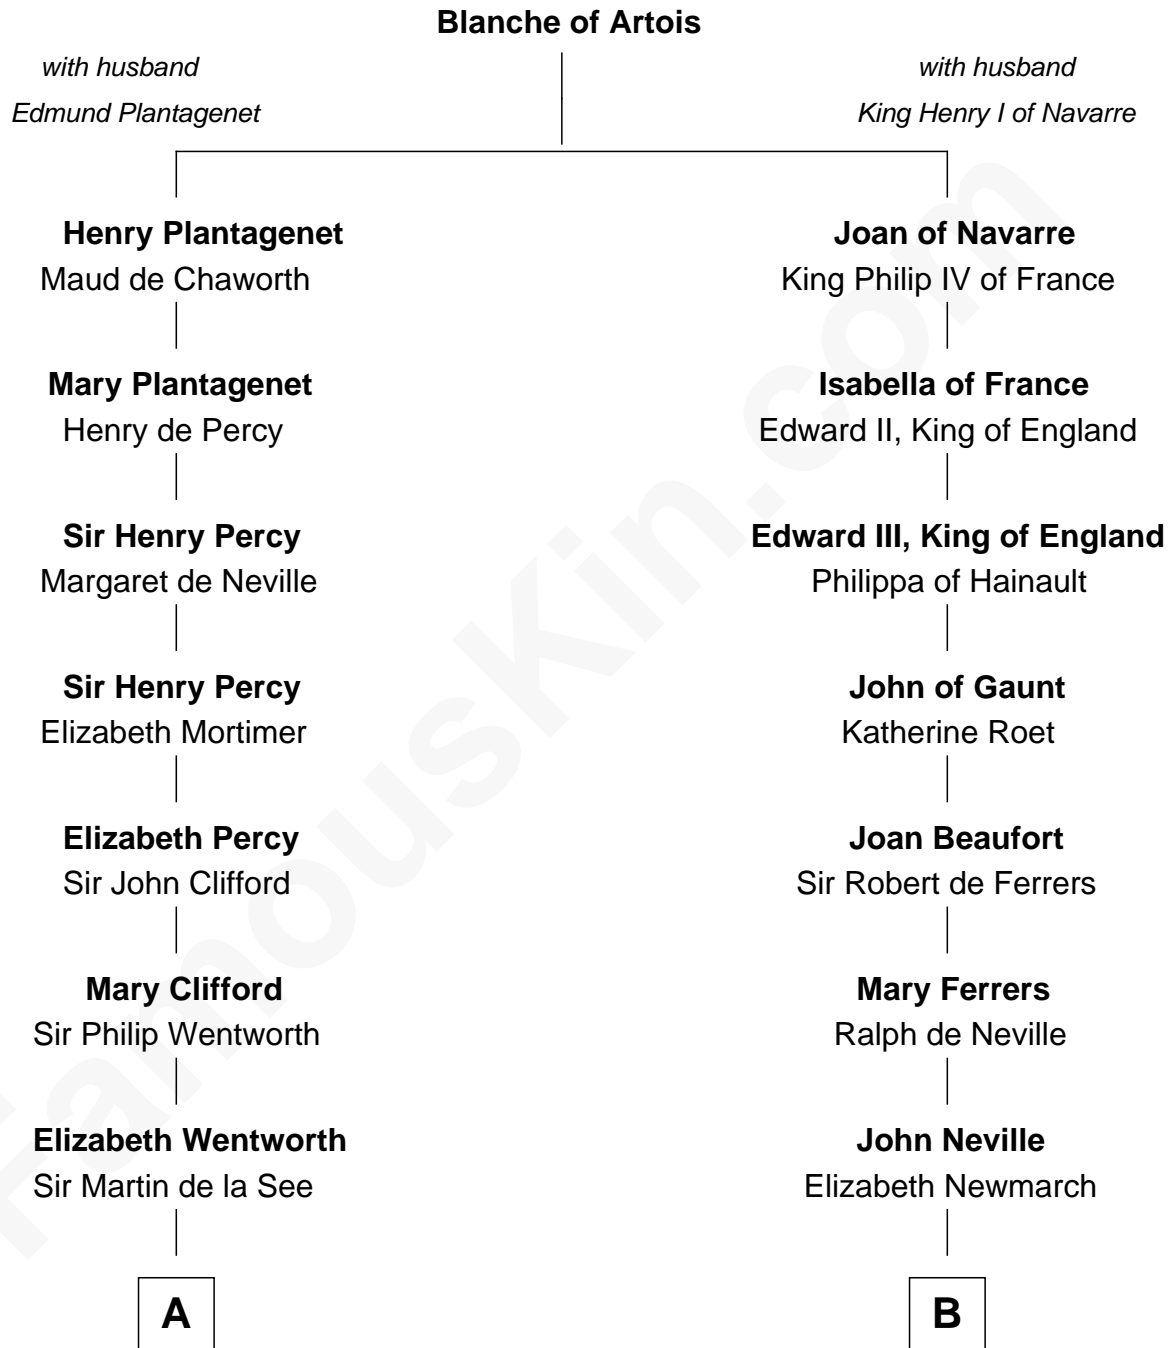

# FamousKin.com Relationship Chart of

**Harper Lee**

*Author of To Kill a Mockingbird*

21st cousin of

**Charles A. Pillsbury**

*Co-Founder of C.A. Pillsbury Co.*

**C**

**John Farrar Finch**

Frances Smith

**John Robert Finch**

Frances Cunningham

**James Cunningham Finch**

Ellen Rivers Williams

**Frances Cunningham Finch**

Amasa Coleman Lee

**Harper Lee**