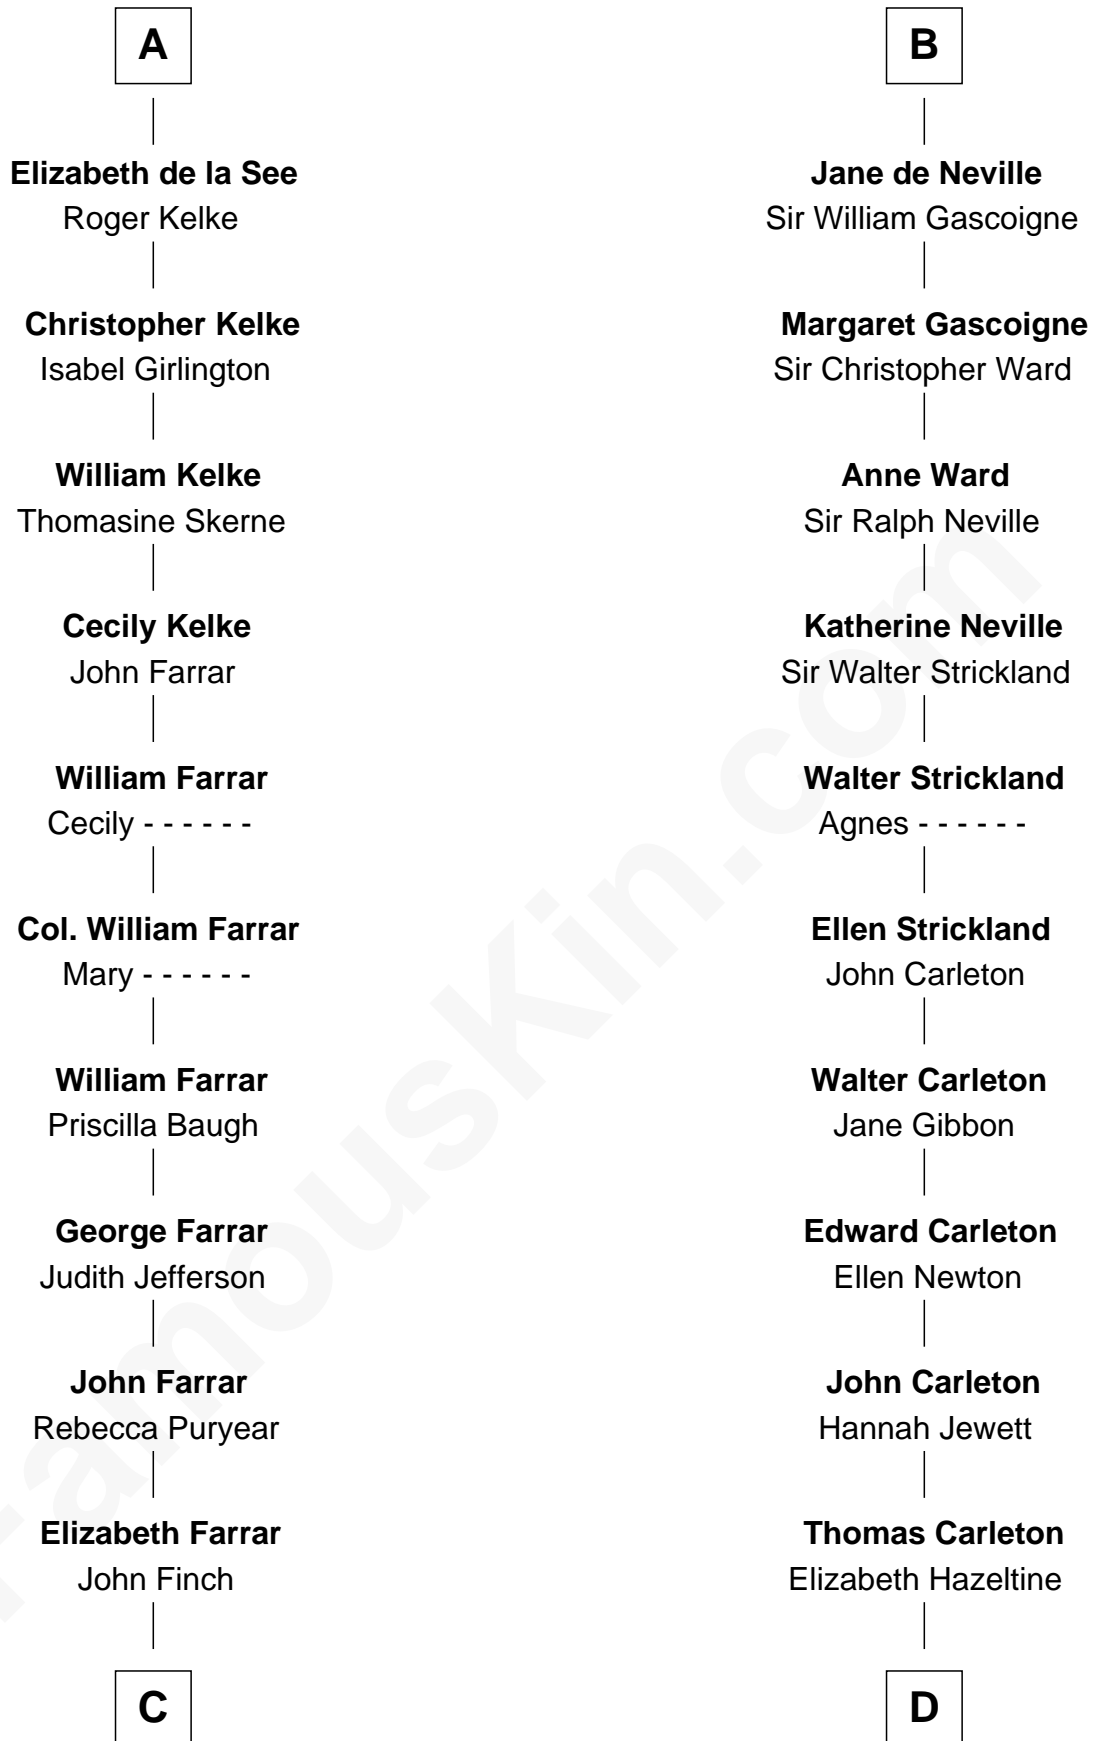

# FamousKin.com Relationship Chart of

**Harper Lee**

*Author of To Kill a Mockingbird*

21st cousin of

**Charles A. Pillsbury**

*Co-Founder of C.A. Pillsbury Co.*

**C**

**John Farrar Finch**

Frances Smith

**John Robert Finch**

Frances Cunningham

**James Cunningham Finch**

Ellen Rivers Williams

**Frances Cunningham Finch**

Amasa Coleman Lee

**Harper Lee**