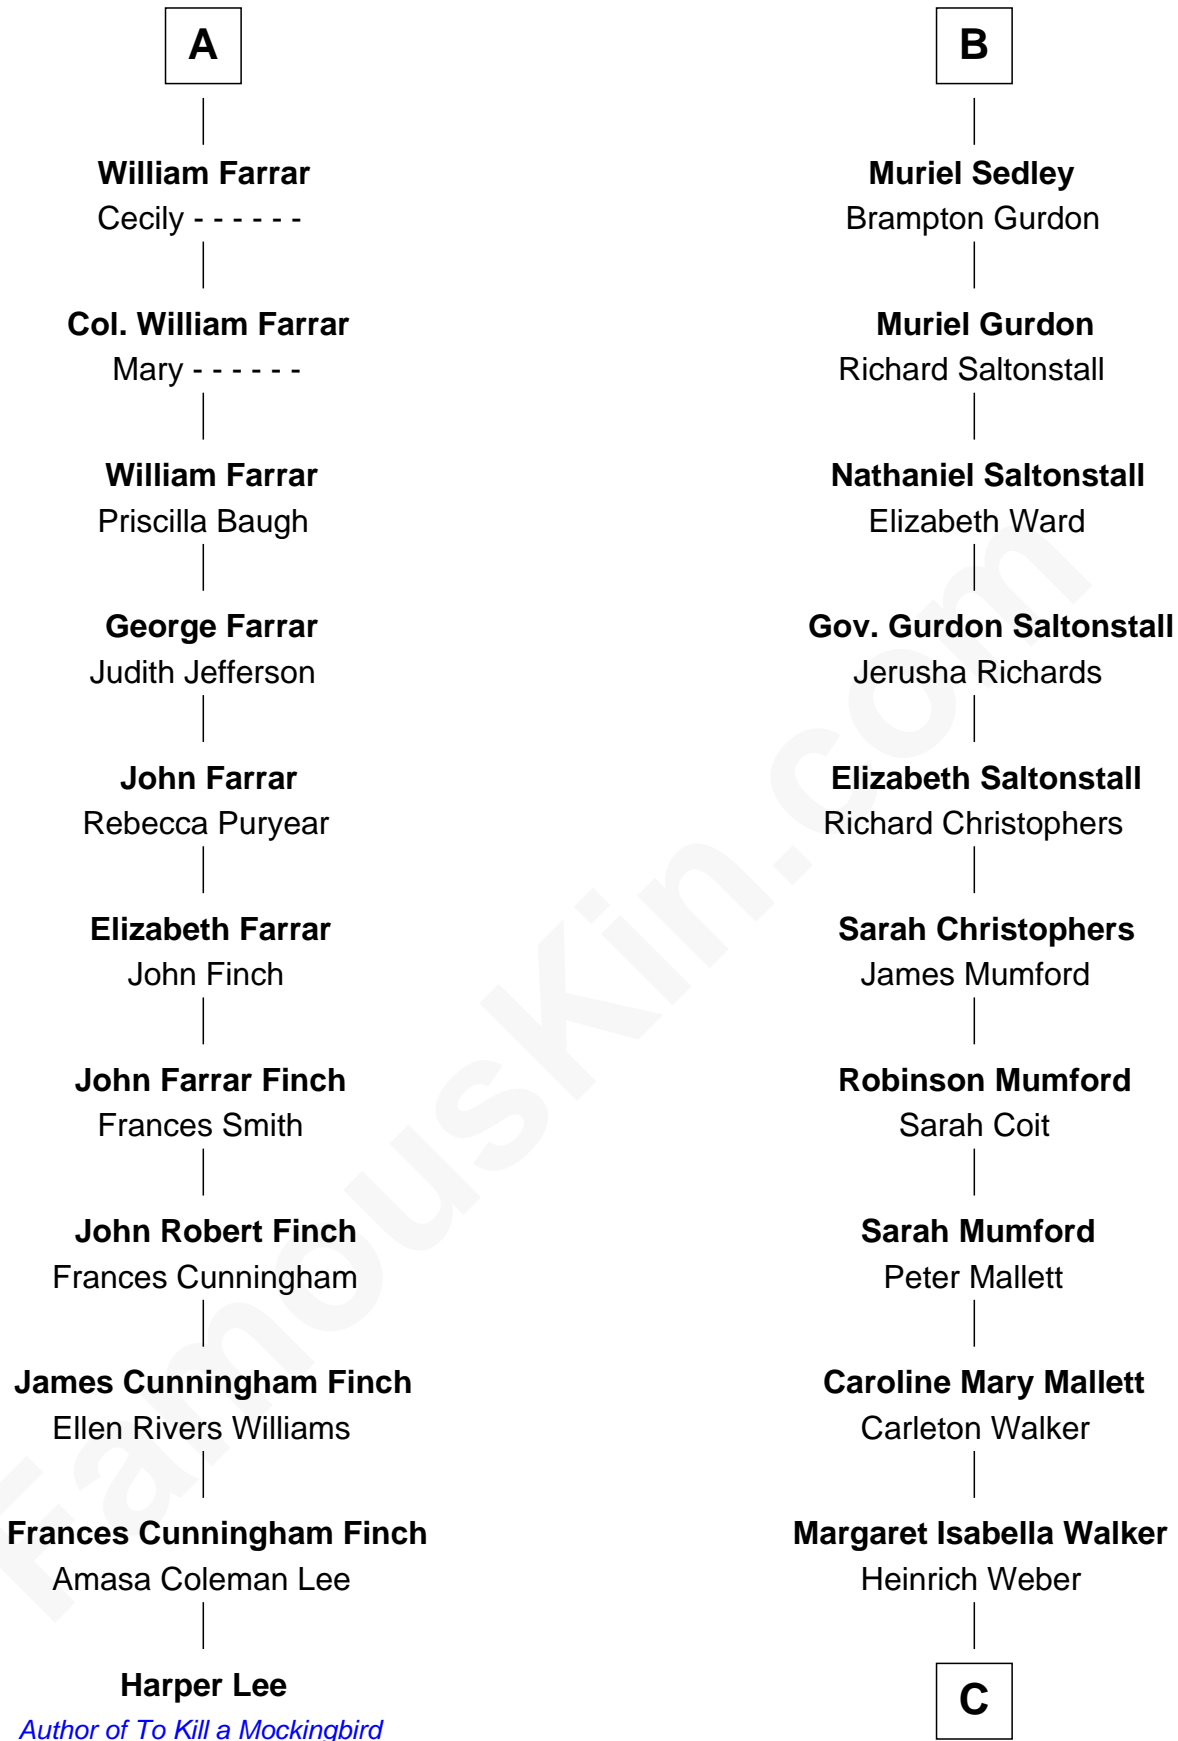

FamousKin.com

Relationship Chart of Harper Lee

Author of *To Kill a Mockingbird*

17th cousin 3 times removed of

Carly Fiorina

CEO of Hewlett-Packard

C

John Walker Weber

Maude Graves

Cara Carleton Weber

Harold Marvin Sneed

Joseph Tyree Sneed

Madelon Montross Juergens

Carly Fiorina

CEO of Hewlett-Packard