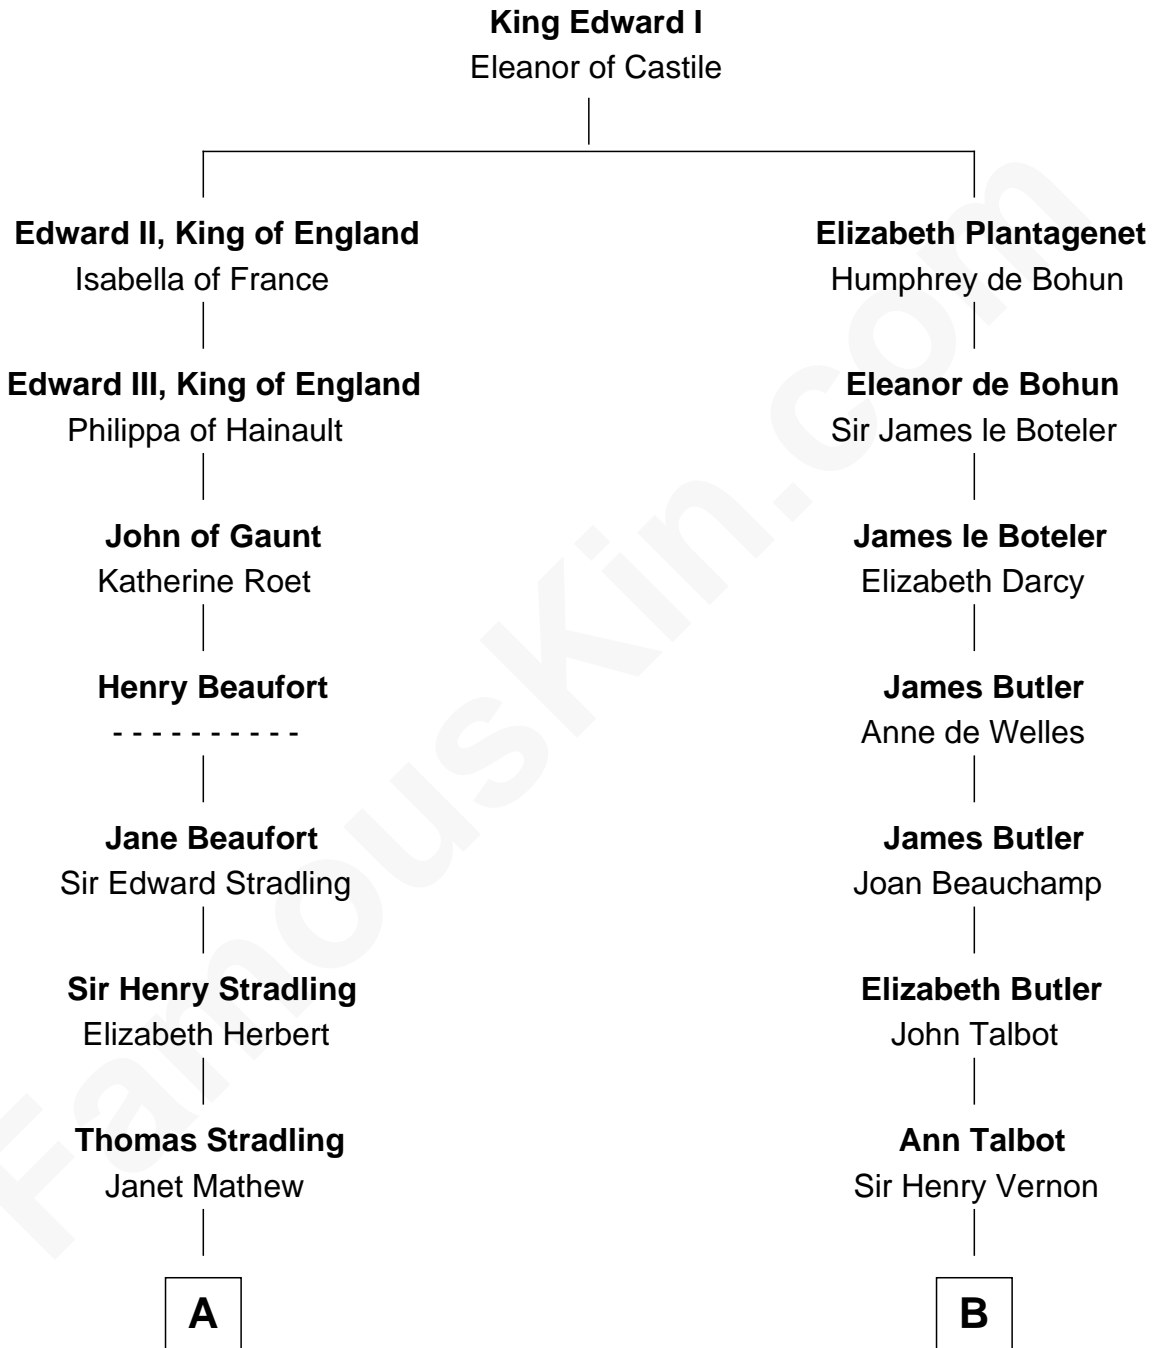

# FamousKin.com Relationship Chart of

**Harper Lee**

*Author of To Kill a Mockingbird*

20th cousin 1 time removed of

**Melvyn Douglas**

*Movie Actor*

**C**

**Elizabeth Jane Lane**  
Theophilus Hunter Williams

**John Bonner Williams**  
Christiana Maiben

**Ellen Rivers Williams**  
James Cunningham Finch

**Frances Cunningham Finch**  
Amasa Coleman Lee

**Harper Lee**  
*Author of To Kill a Mockingbird*

**D**

**Erskine Douglas**  
Sophia Garrett

**Emma Jane Douglas**  
Col. George Taliaferro Shackelford

**Lena Priscilla Shackelford**  
Edouard Gregory Hesselberg

**Melvyn Douglas**  
*Movie Actor*