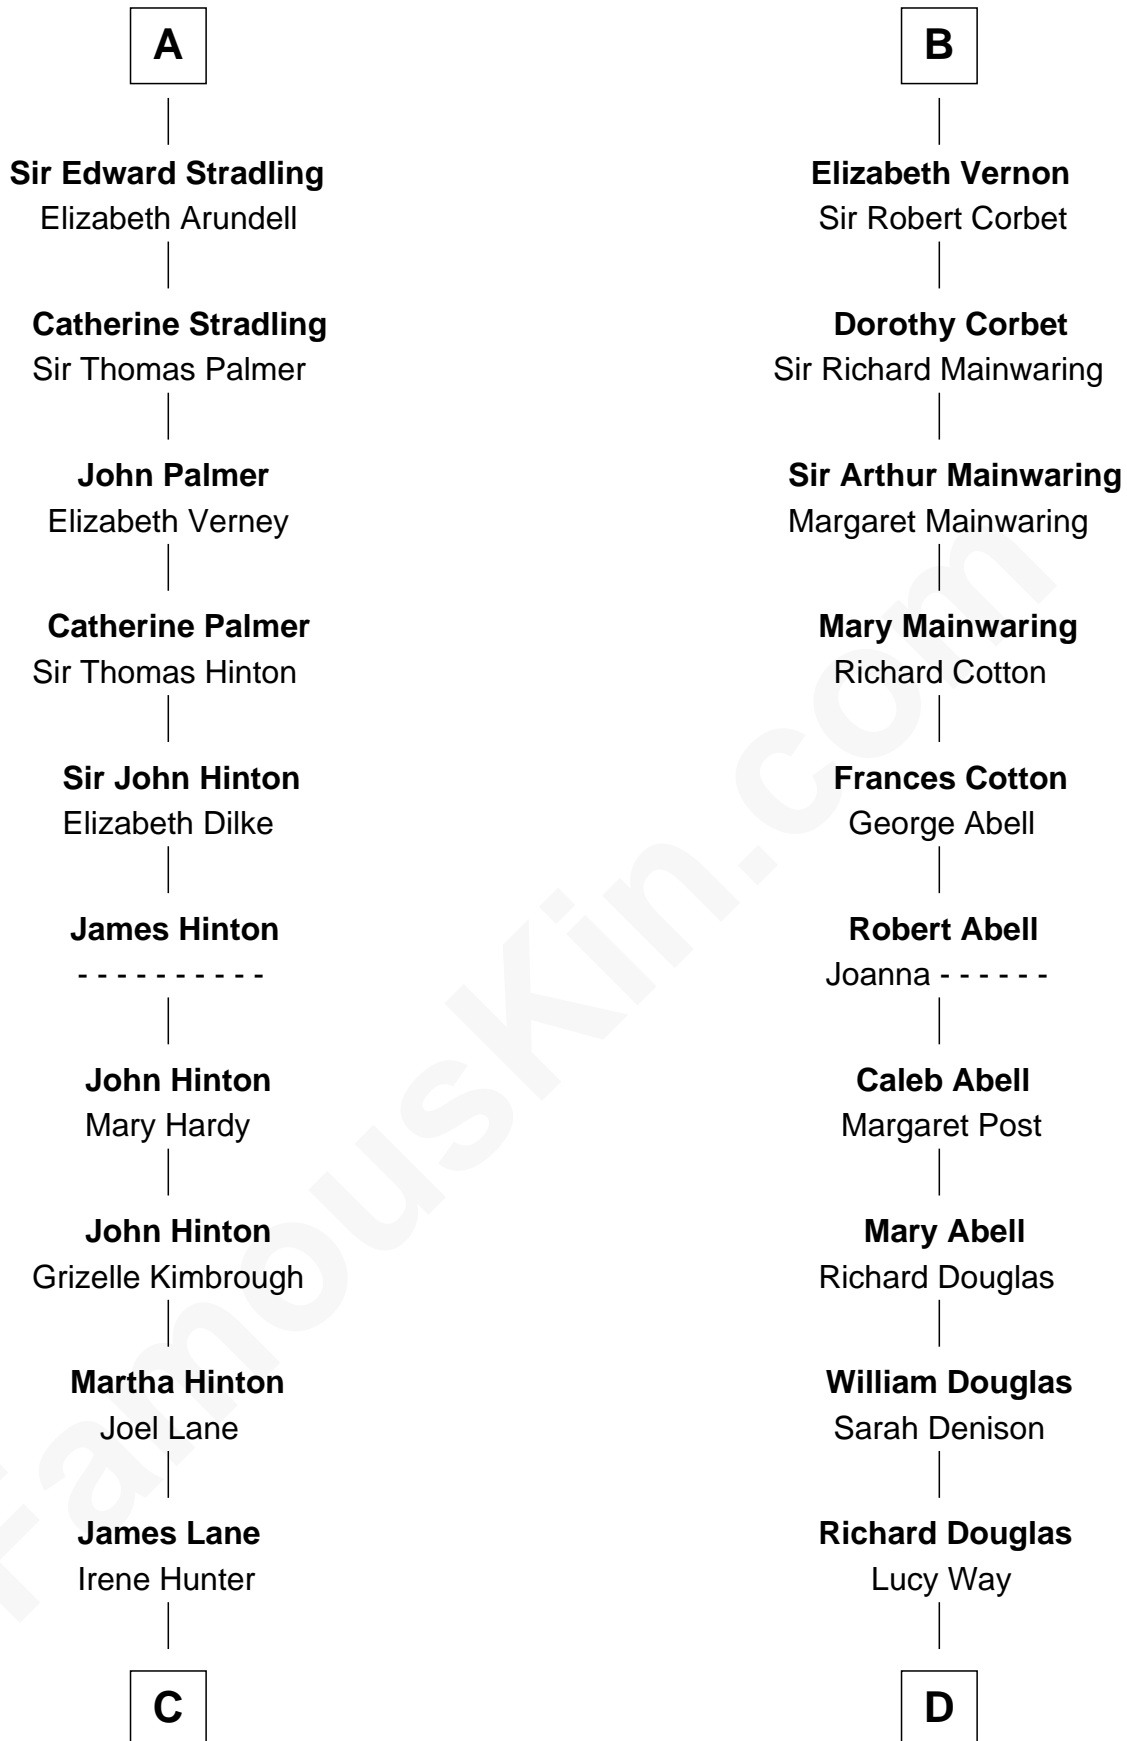

# FamousKin.com Relationship Chart of

**Harper Lee**

*Author of To Kill a Mockingbird*

20th cousin 1 time removed of

**Melvyn Douglas**

*Movie Actor*

**C**

**Elizabeth Jane Lane**  
Theophilus Hunter Williams

**Emma Jane Douglas**  
Col. George Taliaferro Shackelford

**Lena Priscilla Shackelford**  
Edouard Gregory Hesselberg

**Melvyn Douglas**  
*Movie Actor*