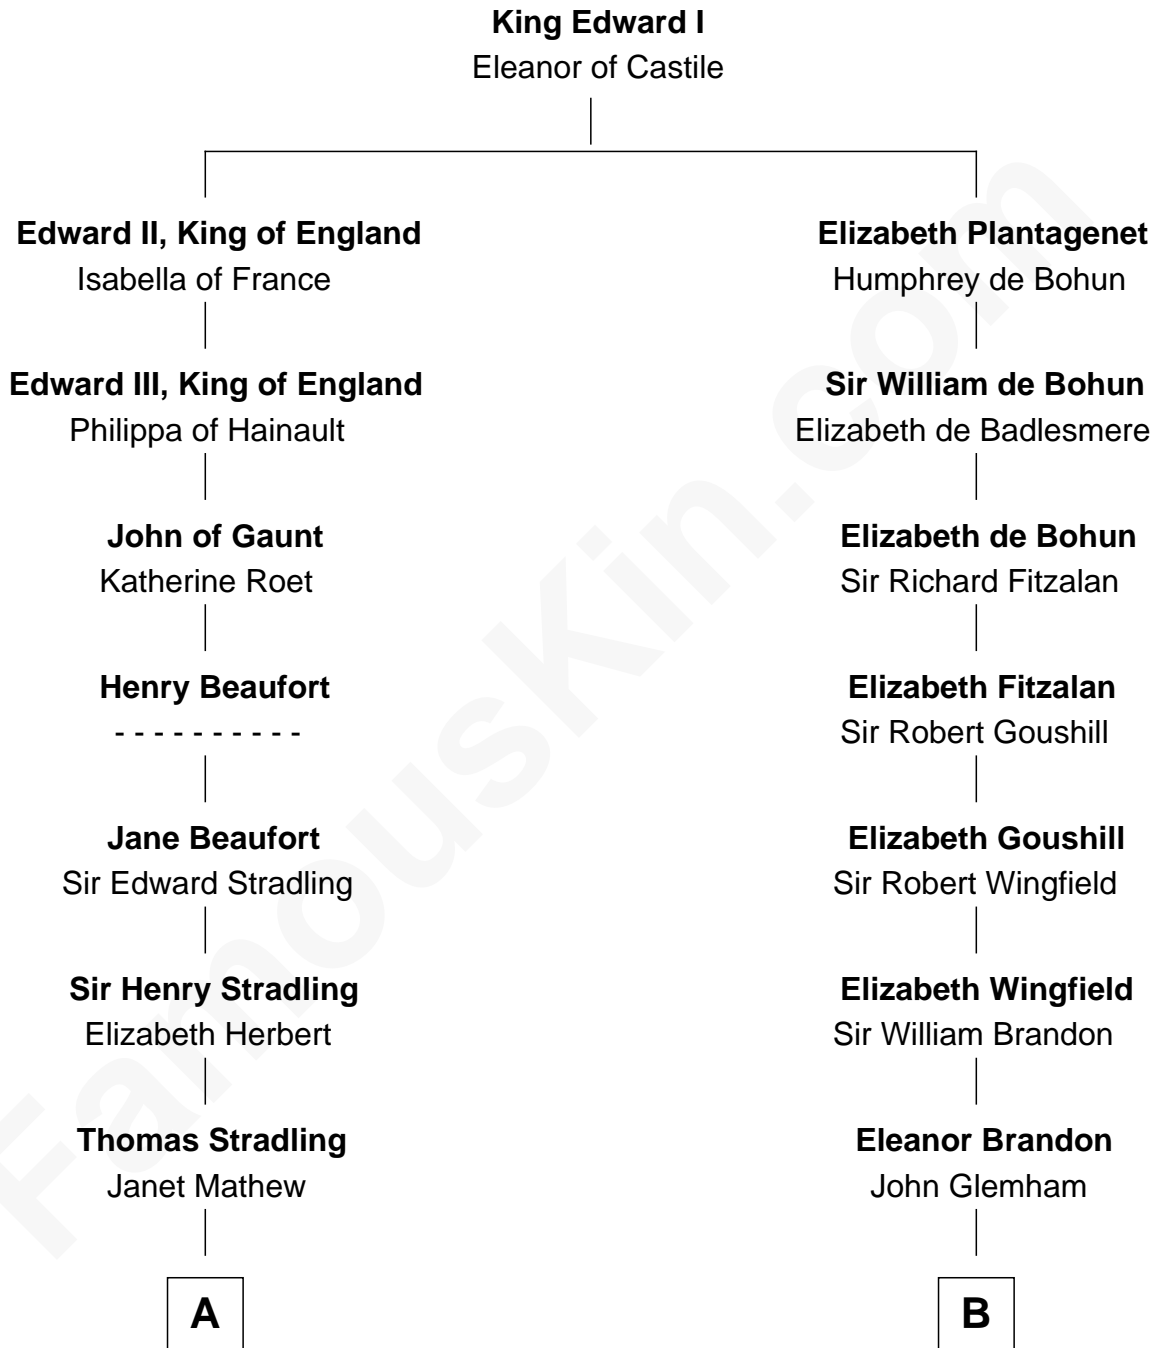

FamousKin.com

Relationship Chart of Harper Lee

Author of To Kill a Mockingbird

17th cousin 4 times removed of

Shubael D. Childs

Founder of S.D. Childs & Company

C

Elizabeth Jane Lane
Theophilus Hunter Williams