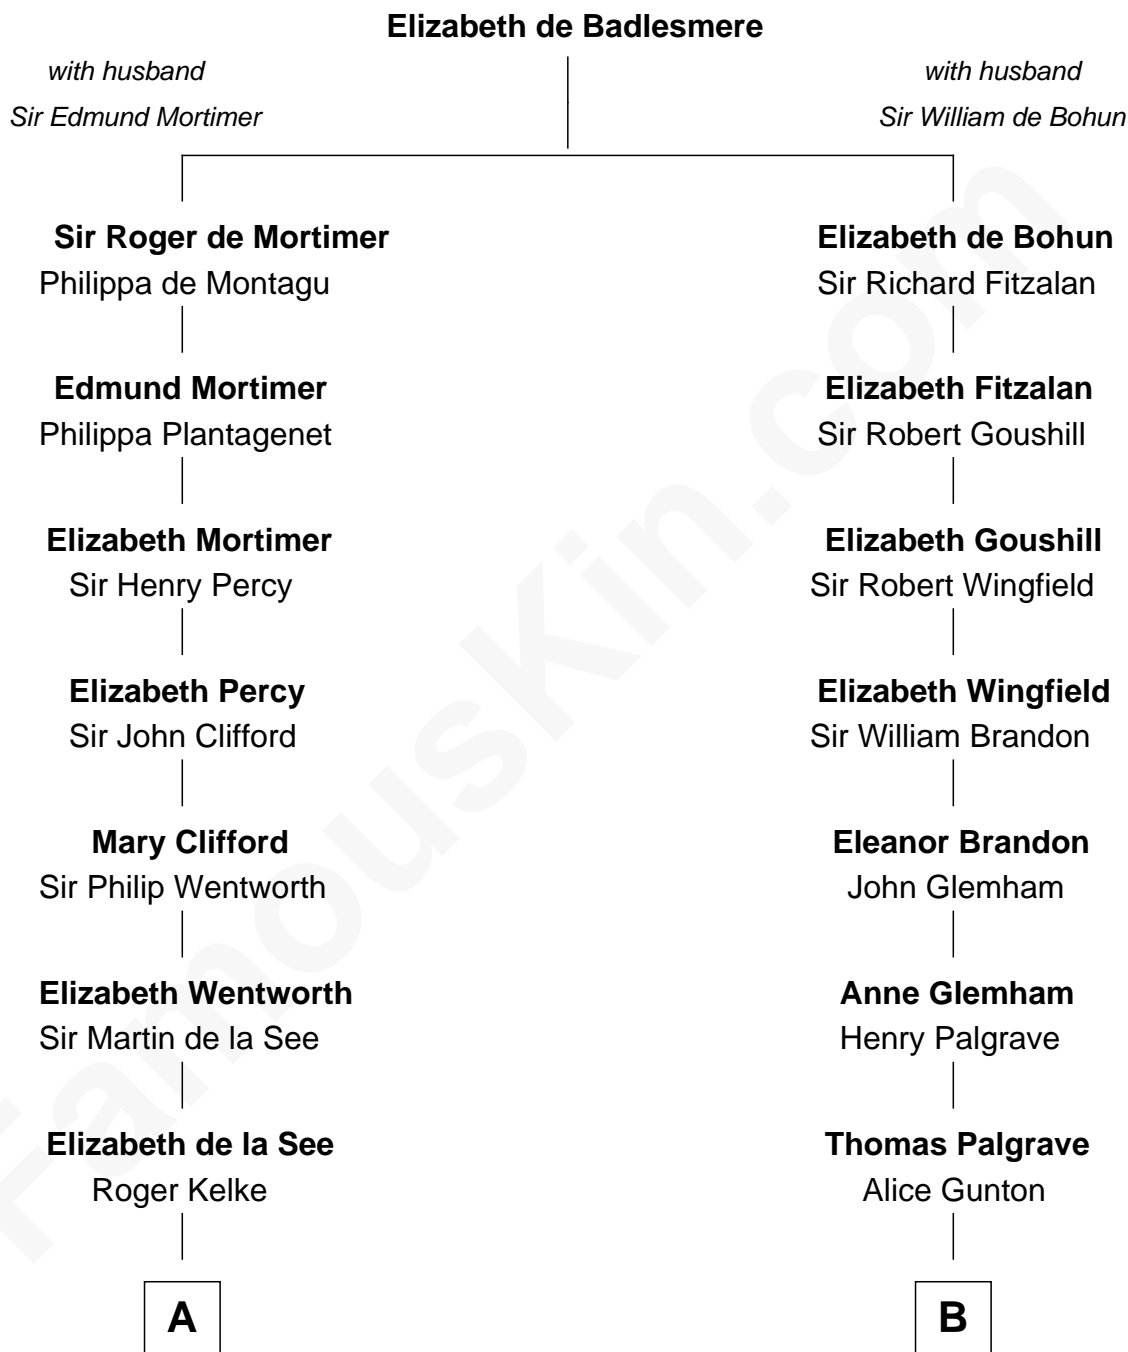

FamousKin.com

Relationship Chart of Harper Lee

Author of To Kill a Mockingbird

15th cousin 5 times removed of

Shubael D. Childs

Founder of S.D. Childs & Company

C

—
John Robert Finch
Frances Cunningham