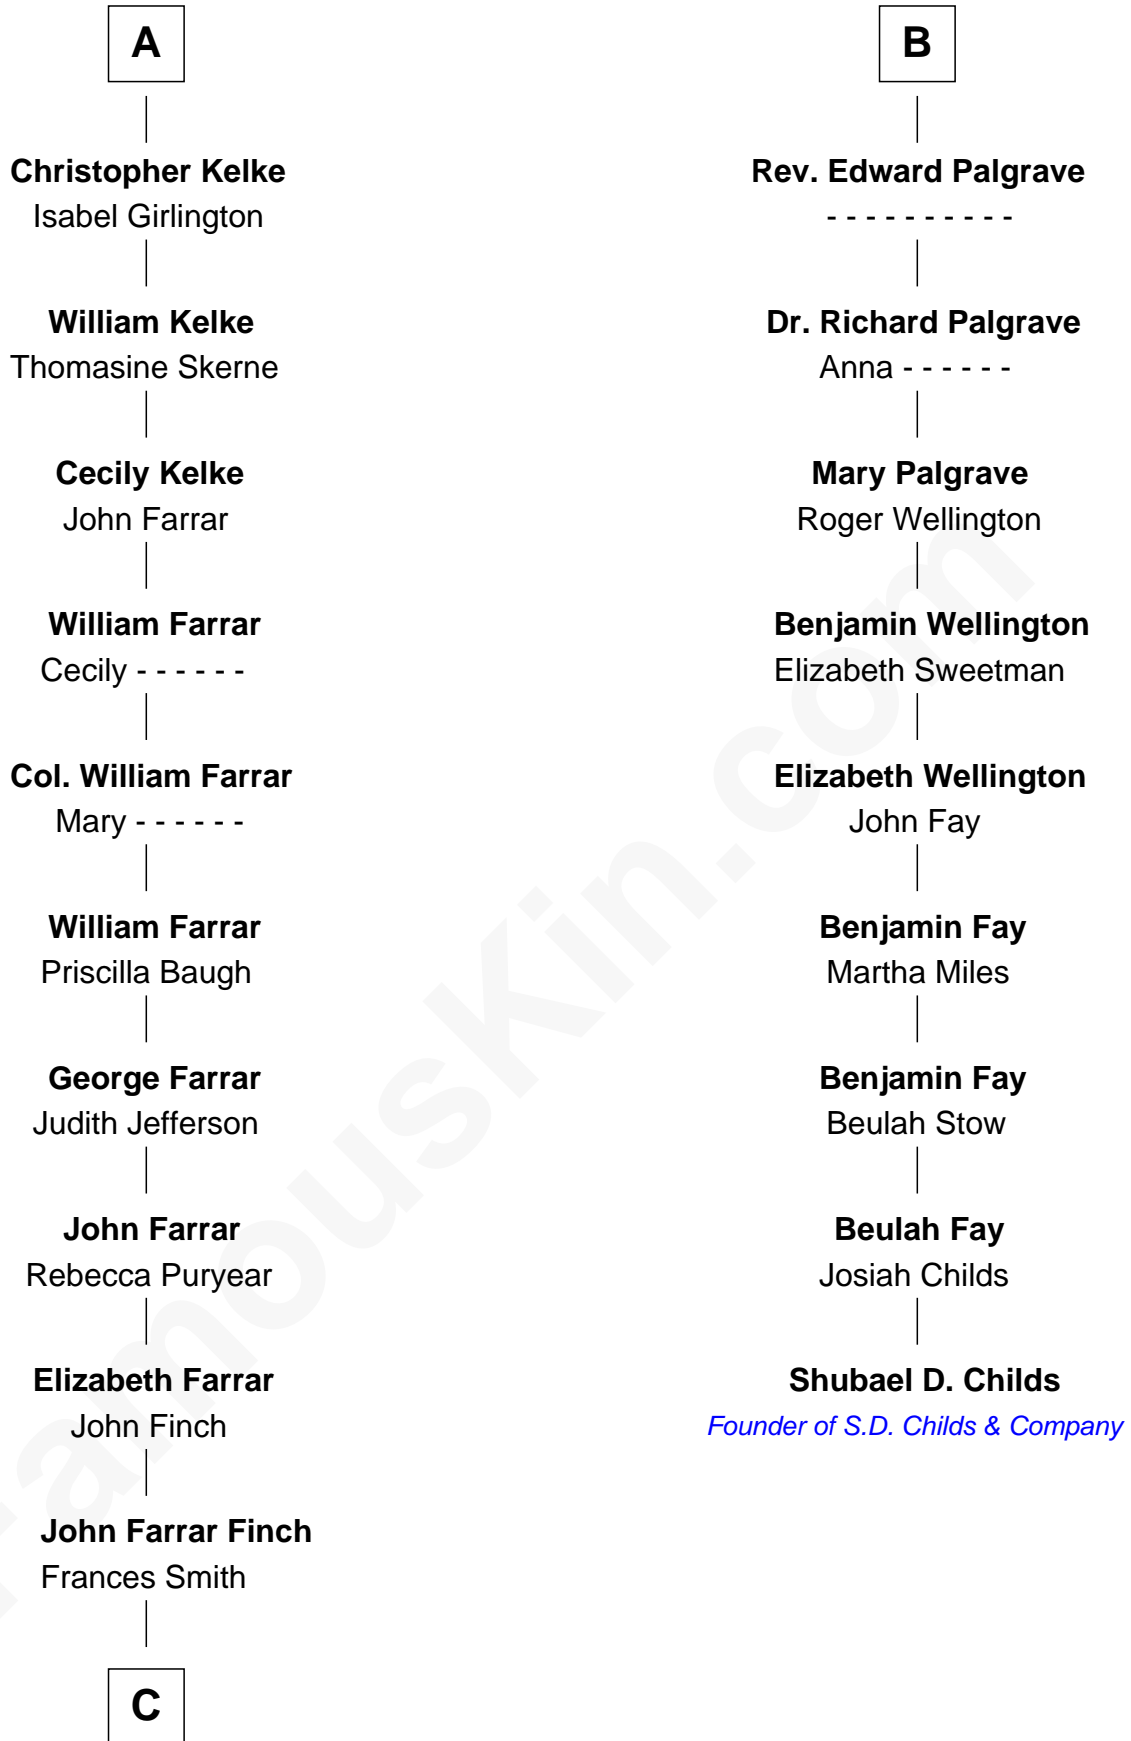

FamousKin.com

Relationship Chart of Harper Lee

Author of To Kill a Mockingbird

15th cousin 5 times removed of

Shubael D. Childs

Founder of S.D. Childs & Company

C

—
John Robert Finch
Frances Cunningham

—
James Cunningham Finch
Ellen Rivers Williams

—
Frances Cunningham Finch
Amasa Coleman Lee

—
Harper Lee
Author of To Kill a Mockingbird

FamousKin.com