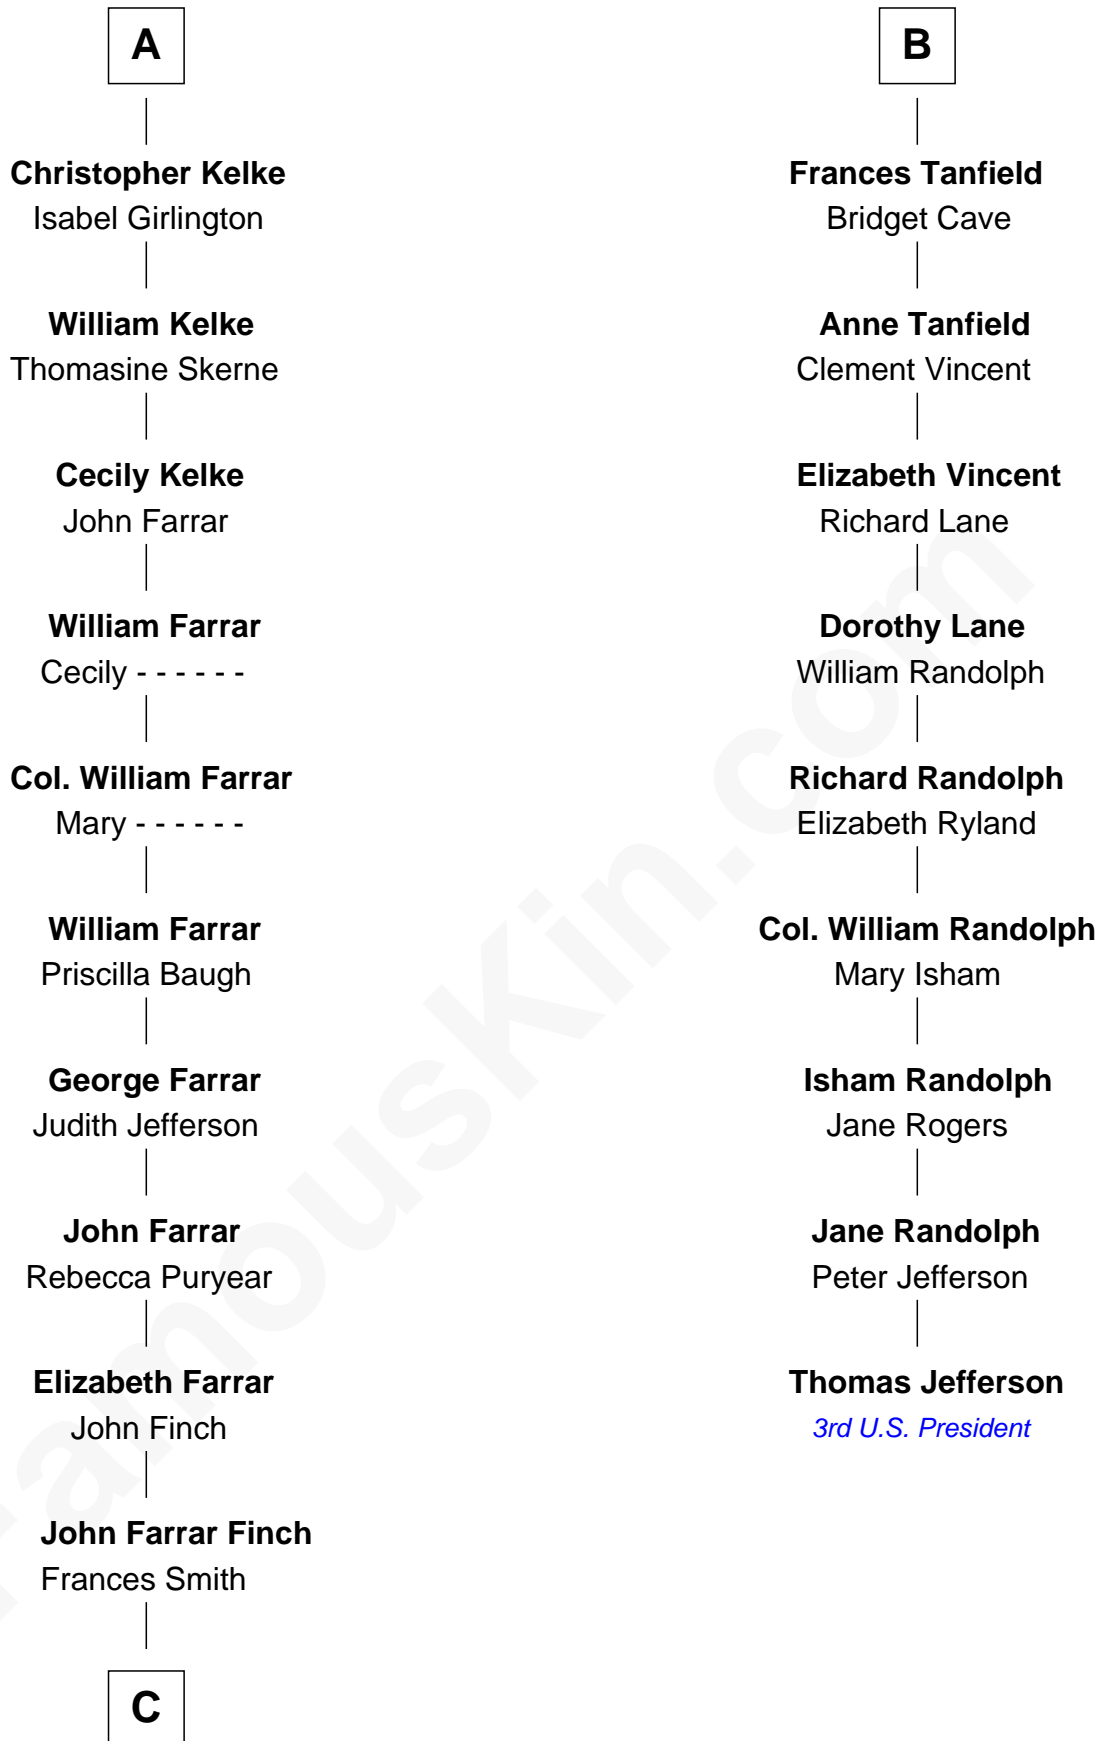

### Harper Lee

*Author of To Kill a Mockingbird*

15th cousin 5 times removed of

**Sir Henry Percy**  
Elizabeth Mortimer

**Elizabeth Percy**  
Sir John Clifford

**Mary Clifford**  
Sir Philip Wentworth

**Elizabeth Wentworth**  
Sir Martin de la See

**Elizabeth de la See**  
Roger Kelke

**A**

**Joan of Lancaster**  
John de Mowbray

**John de Mowbray**  
Elizabeth de Segrave

**Sir Thomas Mowbray**  
Elizabeth Fitzalan

**Margaret Mowbray**  
Sir Robert Howard

**Katherine Howard**  
Sir Edward Neville

**Catherine Neville**  
Robert Tanfield

**William Tanfield**  
Elizabeth Stavely

**B**

**C**

—  
**John Robert Finch**  
Frances Cunningham

—  
**James Cunningham Finch**  
Ellen Rivers Williams

—  
**Frances Cunningham Finch**  
Amasa Coleman Lee