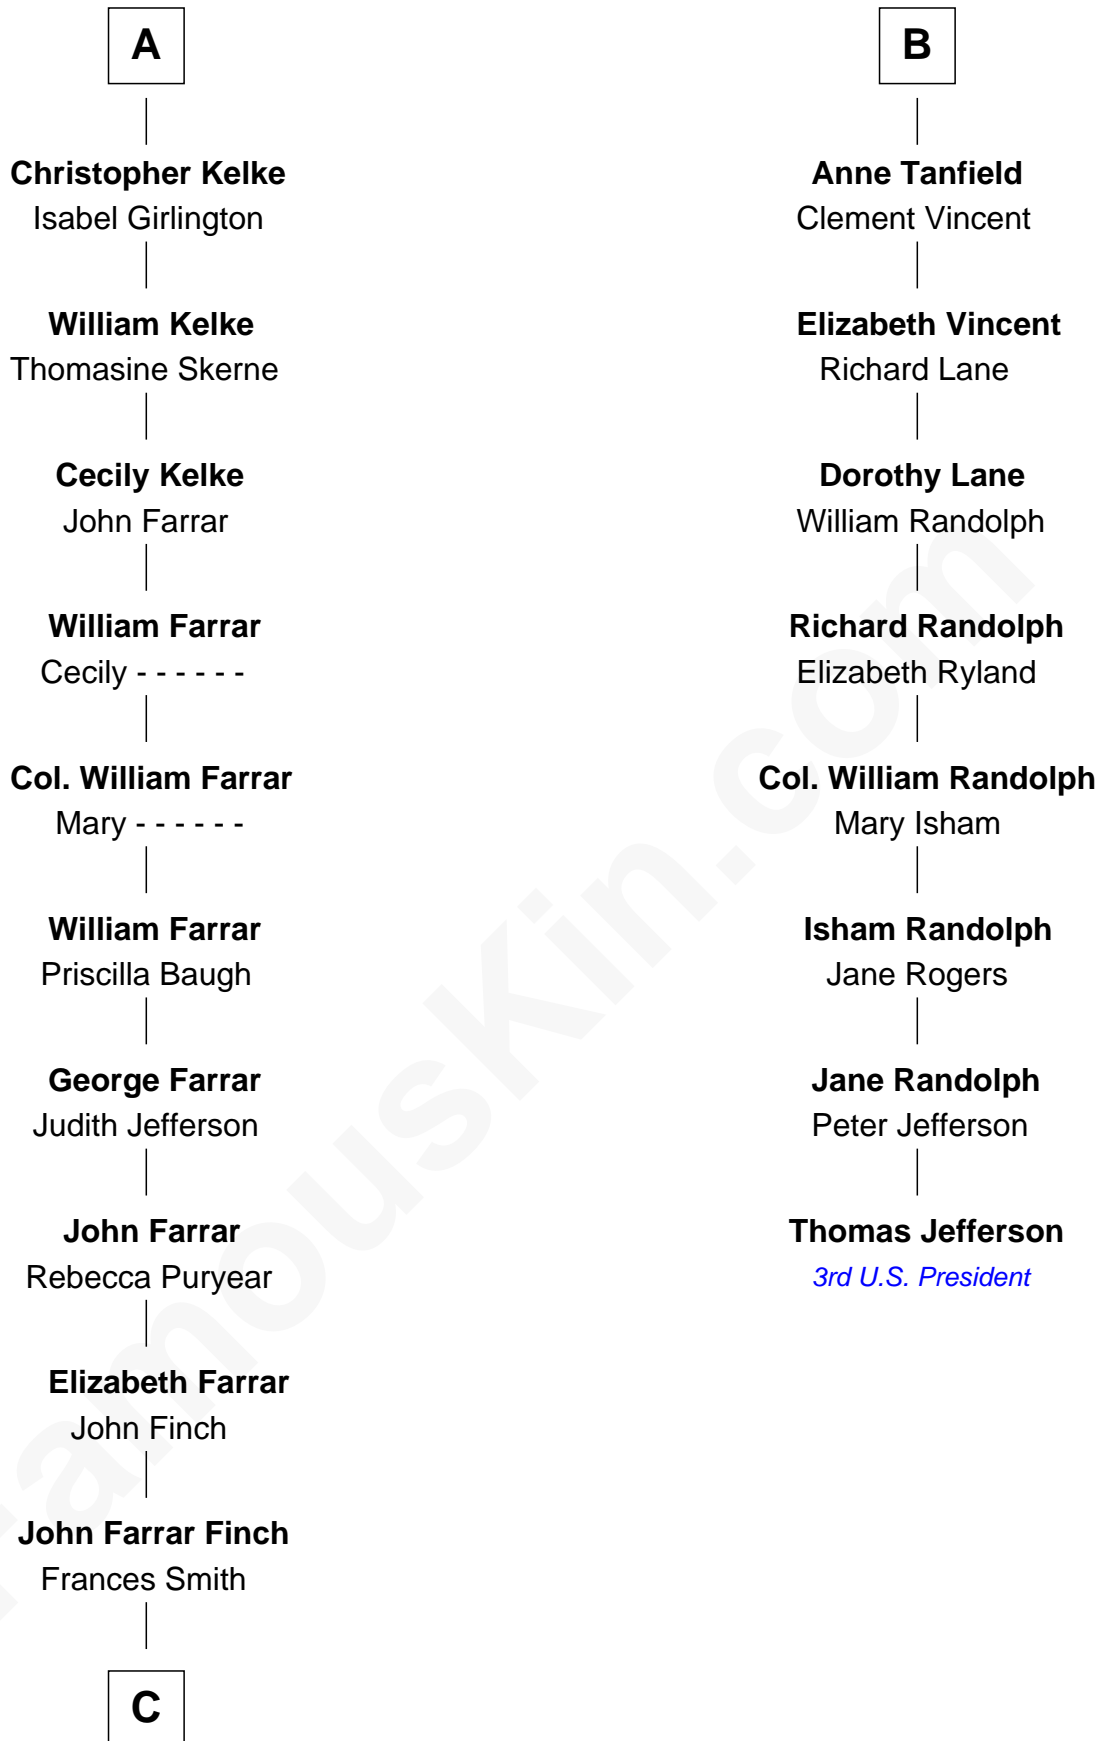

## Relationship Chart of Harper Lee

*Author of To Kill a Mockingbird*

14th cousin 6 times removed of

## Thomas Jefferson

*3rd U.S. President and Signer of the Declaration of Independence*

**C**

—  
**John Robert Finch**  
Frances Cunningham

—  
**James Cunningham Finch**  
Ellen Rivers Williams

—  
**Frances Cunningham Finch**  
Amasa Coleman Lee