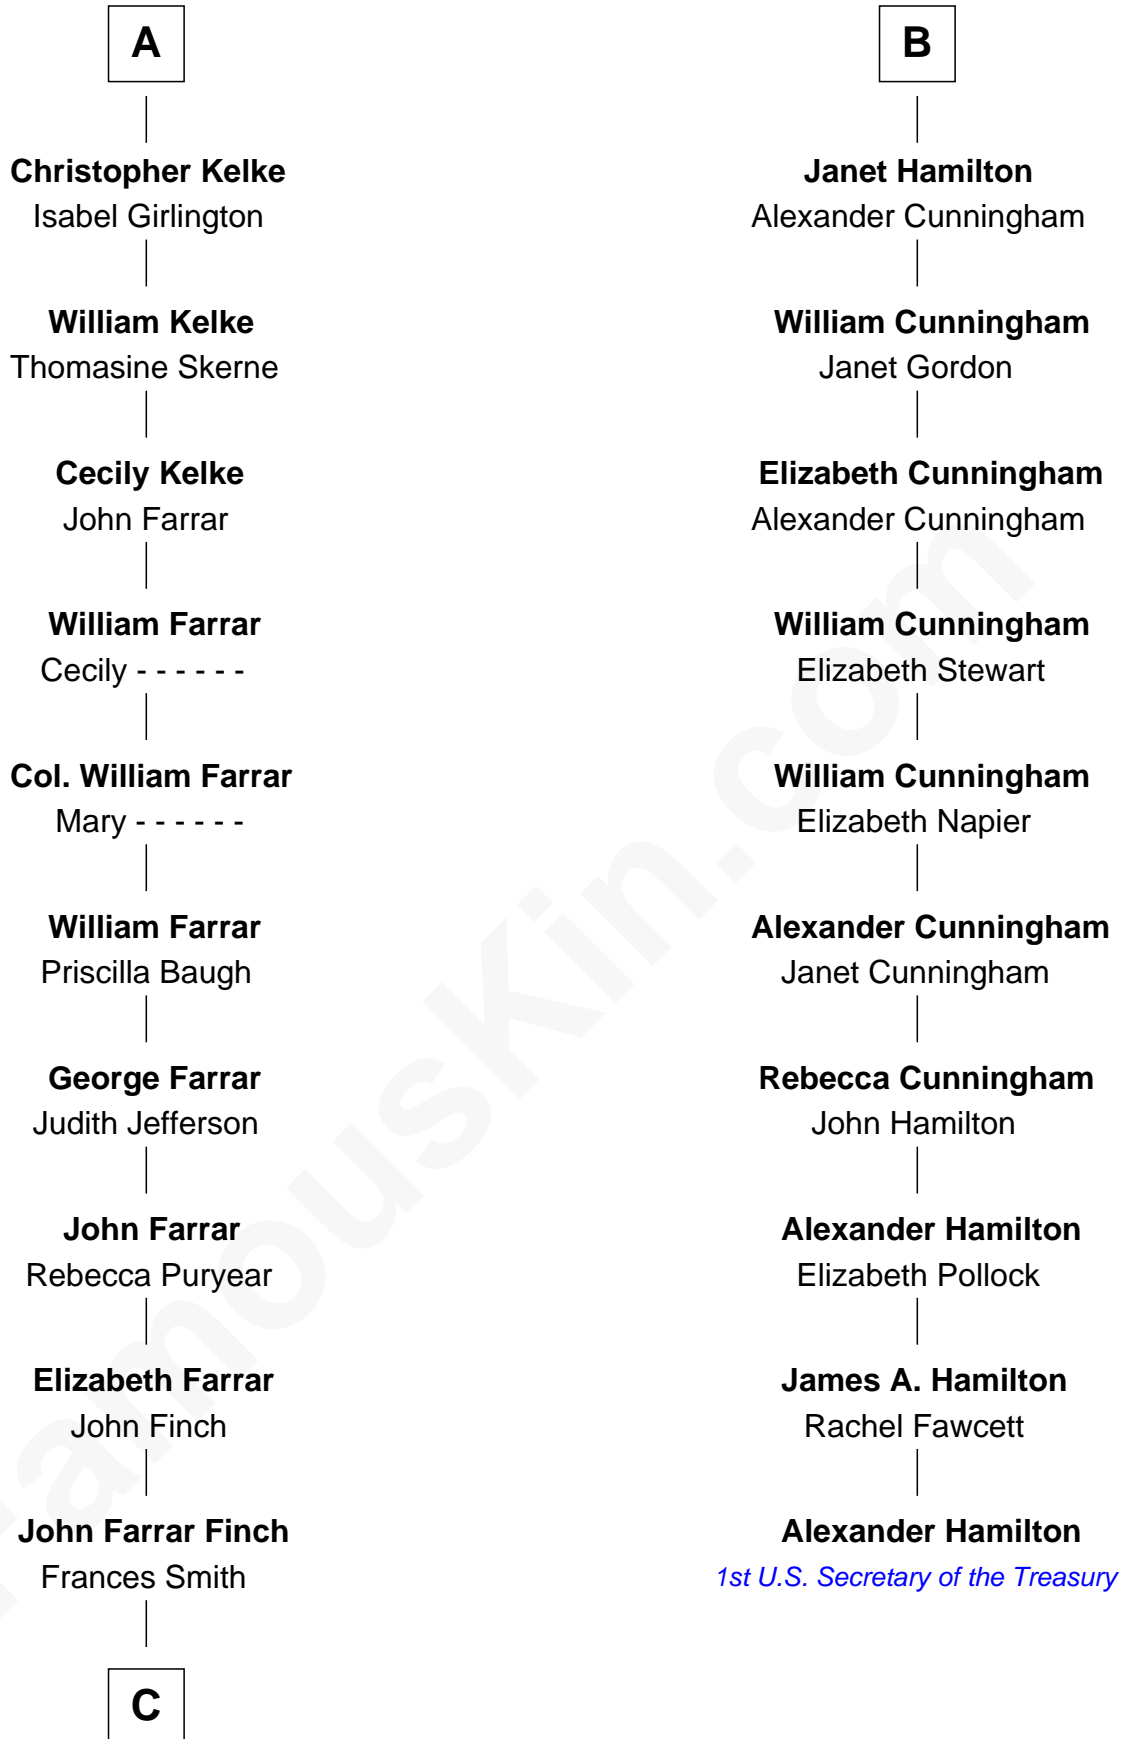

## Relationship Chart of Harper Lee

*Author of To Kill a Mockingbird*

16th cousin 4 times removed of

## Alexander Hamilton

*1st U.S. Secretary of the Treasury*

**C**

—  
**John Robert Finch**  
Frances Cunningham

—  
**James Cunningham Finch**  
Ellen Rivers Williams

—  
**Frances Cunningham Finch**  
Amasa Coleman Lee