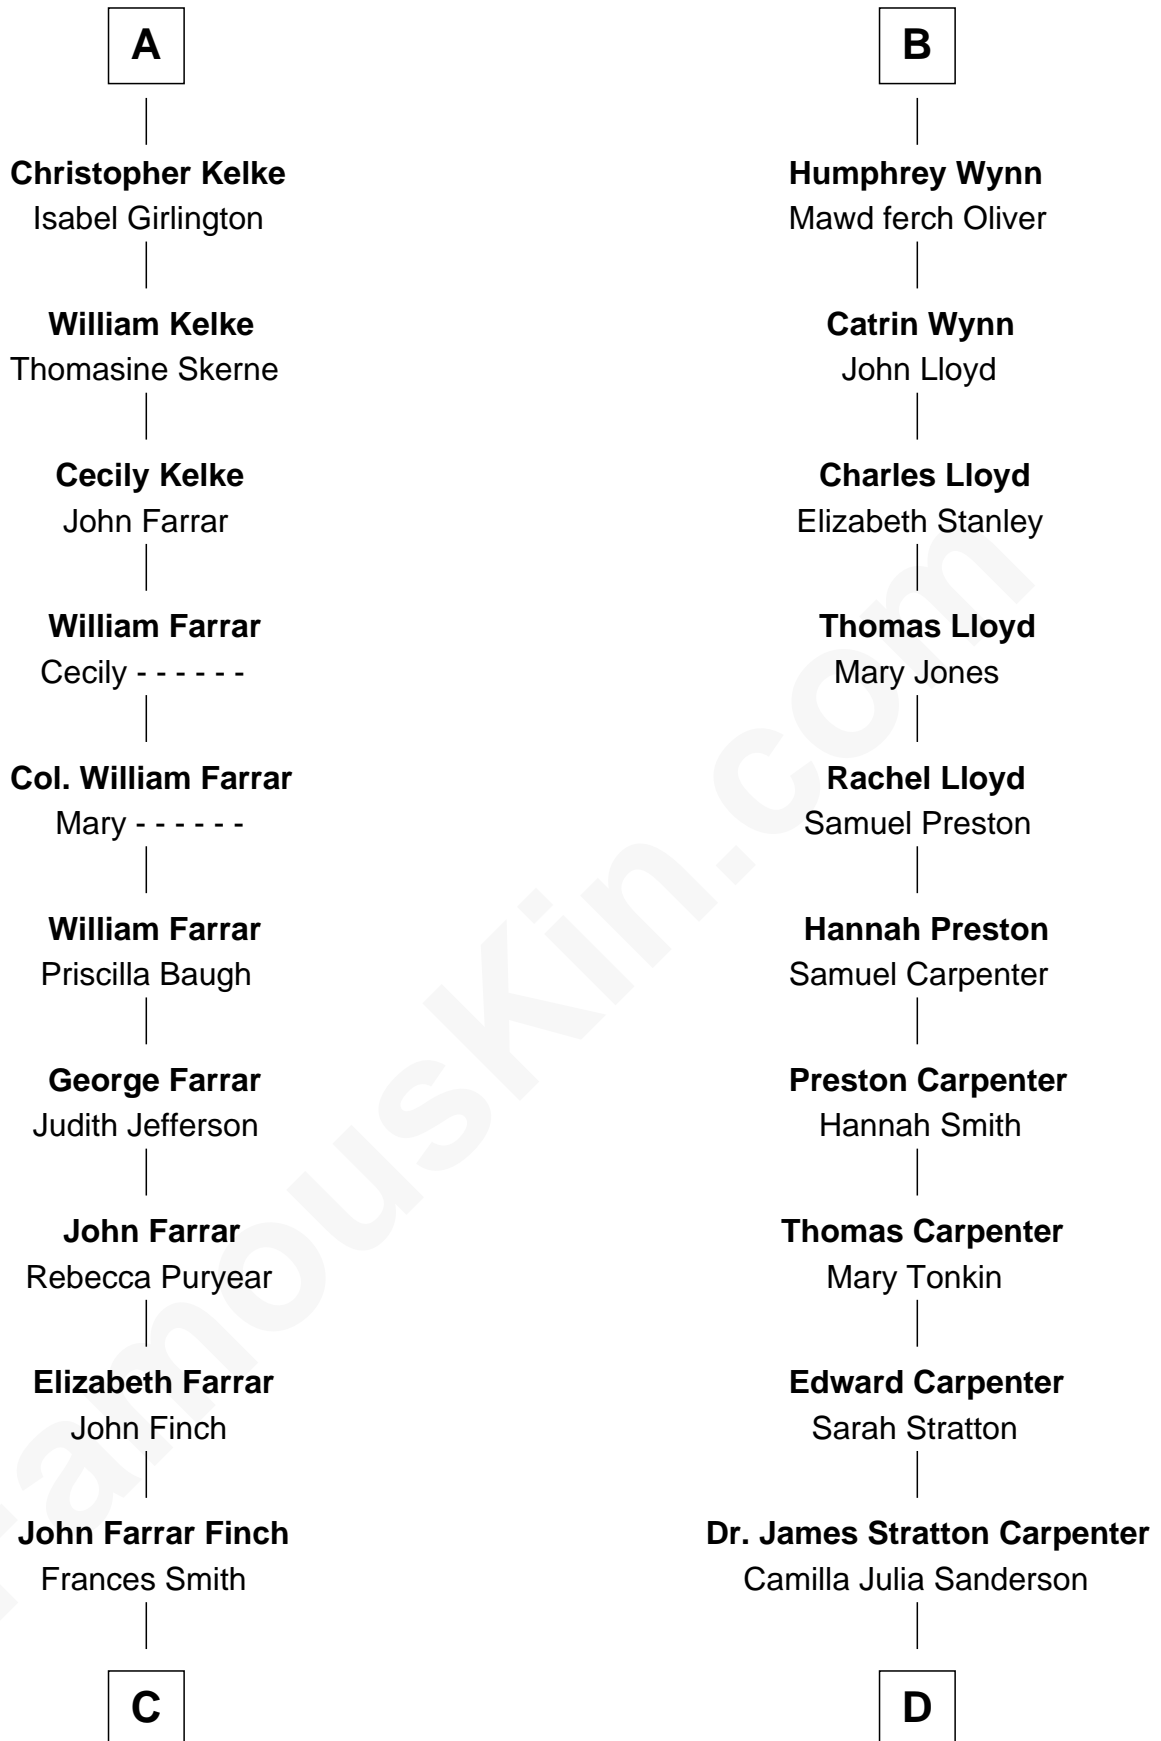

# FamousKin.com

## Relationship Chart of Harper Lee

*Author of To Kill a Mockingbird*

20th cousin 1 time removed of

**Mary Chapin Carpenter**  
*Singer and Songwriter*

**C**

**John Robert Finch**  
Frances Cunningham

**James Cunningham Finch**  
Ellen Rivers Williams

**Frances Cunningham Finch**  
Amasa Coleman Lee

**Harper Lee**  
*Author of To Kill a Mockingbird*

**D**

**Dr. John Thomas Carpenter**  
Eliza Adelaide Hill

**Dr. James Stratton Carpenter**  
Lillian Louise Chapin