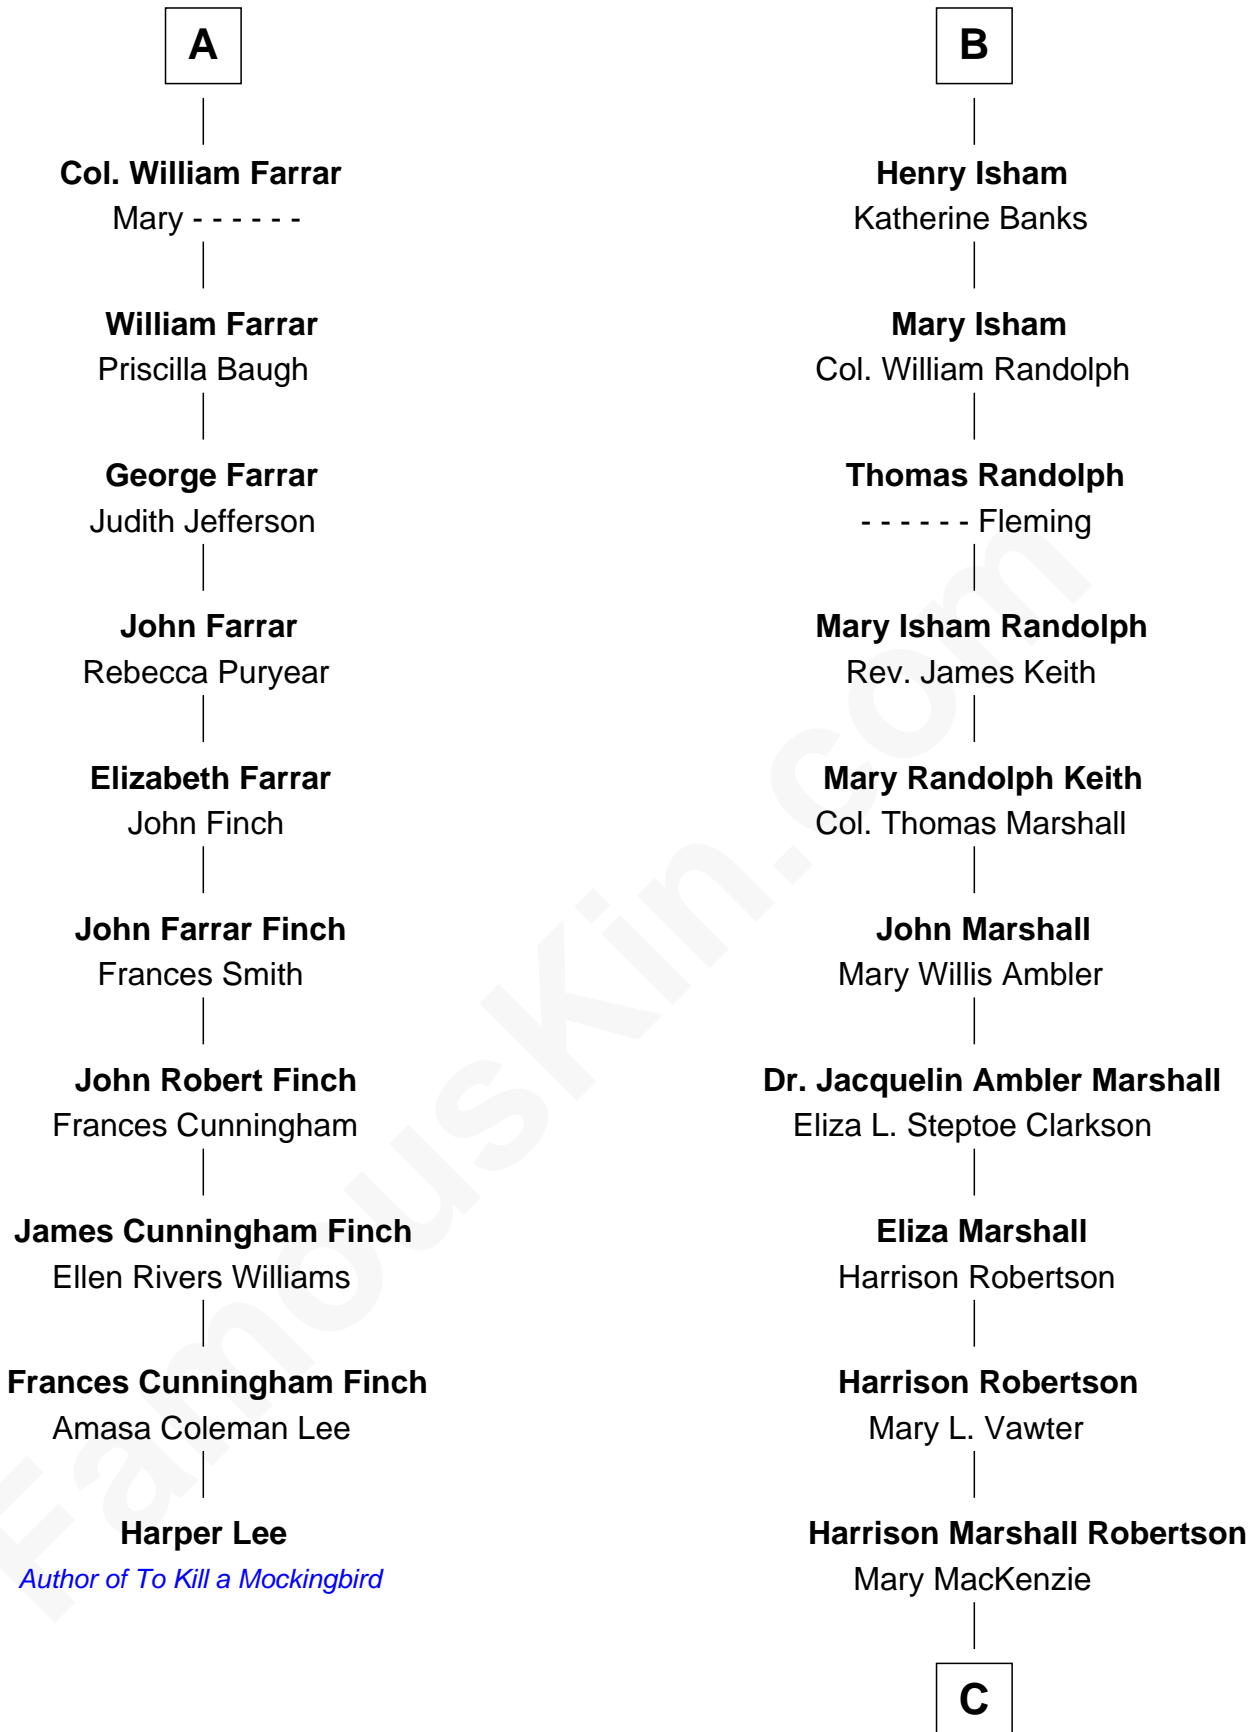

## Relationship Chart of Harper Lee

*Author of To Kill a Mockingbird*

16th cousin 2 times removed of

**Mary Chapin Carpenter**  
*Singer and Songwriter*

**Sir Roger Wentworth**  
Margery Despencer

**Sir Philip Wentworth**  
Mary Clifford

**Christopher Kelke**  
Isabel Girlington

**Sir Robert Lytton**  
Frances Cavalery

**William Kelke**  
Thomasine Skerne

**Anne Lytton**  
Sir John Borlase

**Cecily Kelke**  
John Farrar

**Anne Borlase**  
Sir Euseby Isham

**William Farrar**  
Cecily - - - - -

**William Isham**  
Mary Brett

**A**

**B**

**C**

**Mary Bowie Robertson**  
Chapin Carpenter

**Mary Chapin Carpenter**  
*Singer and Songwriter*

FamousKin.com