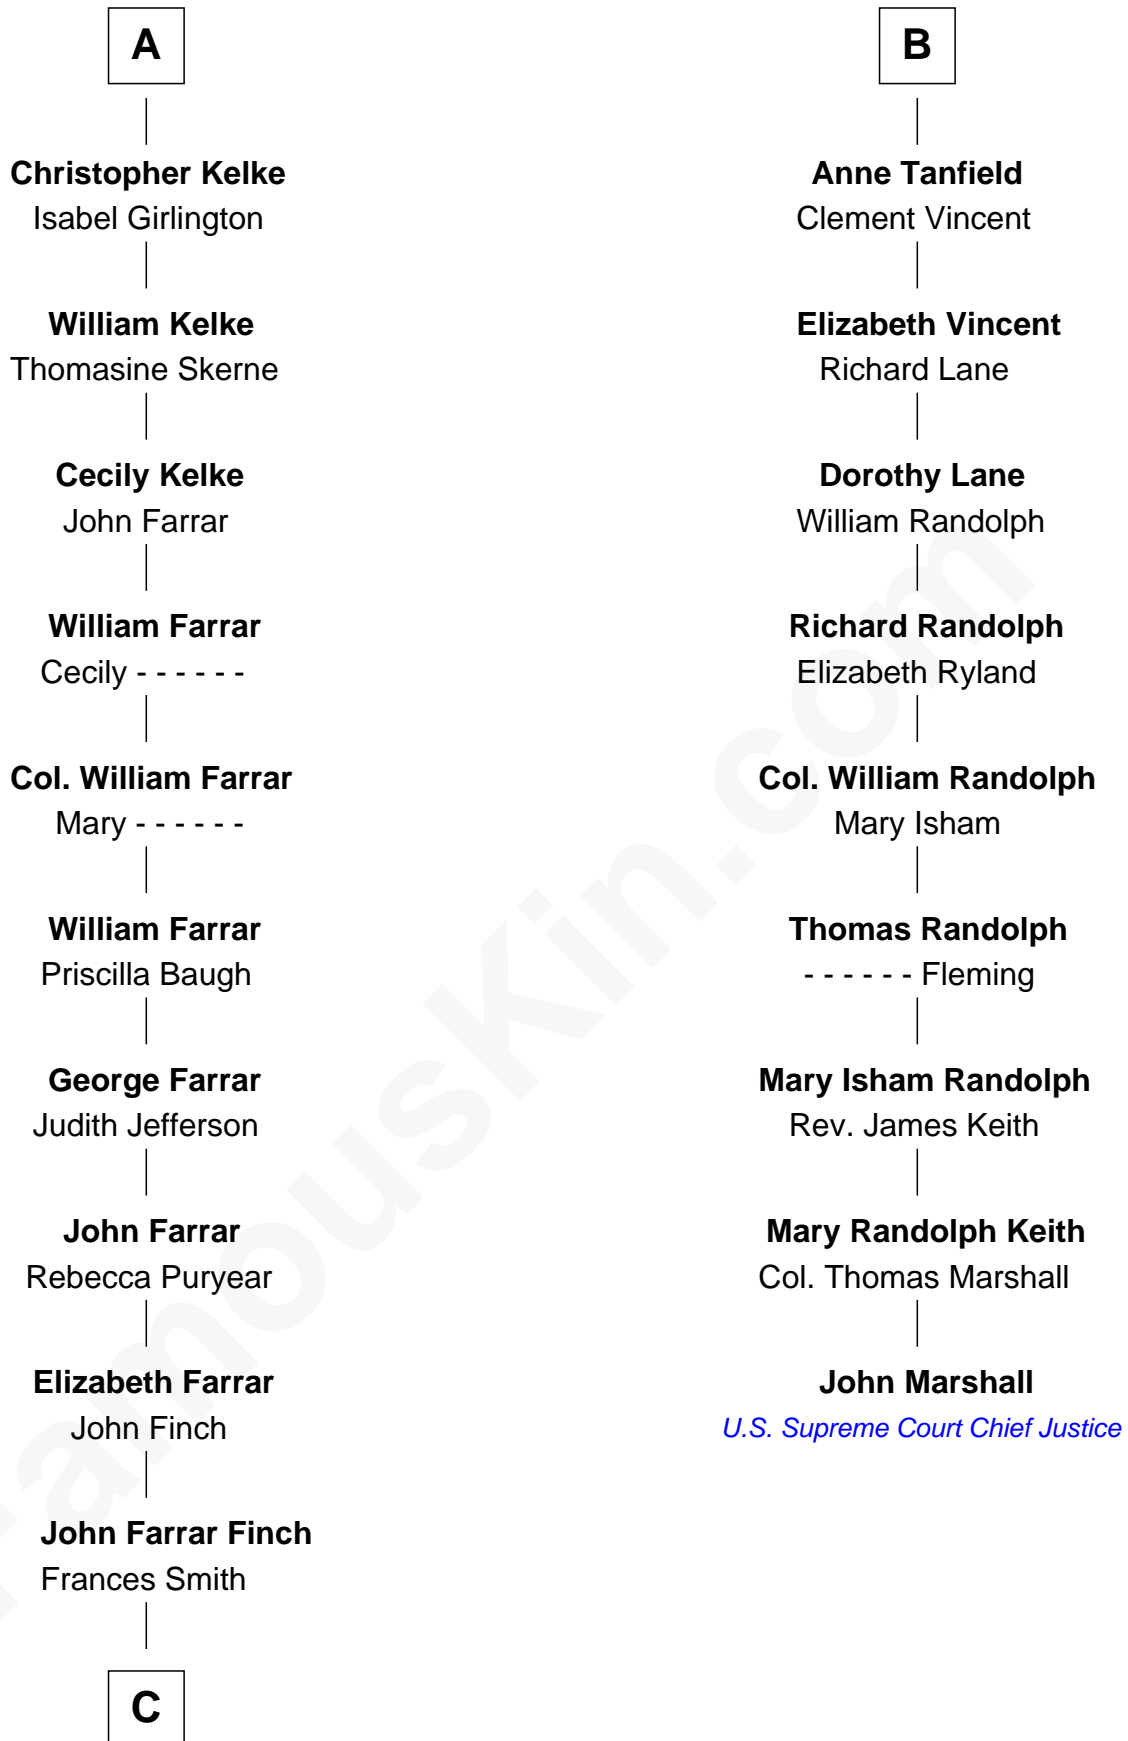

## Relationship Chart of Harper Lee

*Author of To Kill a Mockingbird*

15th cousin 5 times removed of

## John Marshall

*4th Chief Justice of the U.S. Supreme Court*

**C**

—  
**John Robert Finch**  
Frances Cunningham

—  
**James Cunningham Finch**  
Ellen Rivers Williams

—  
**Frances Cunningham Finch**  
Amasa Coleman Lee