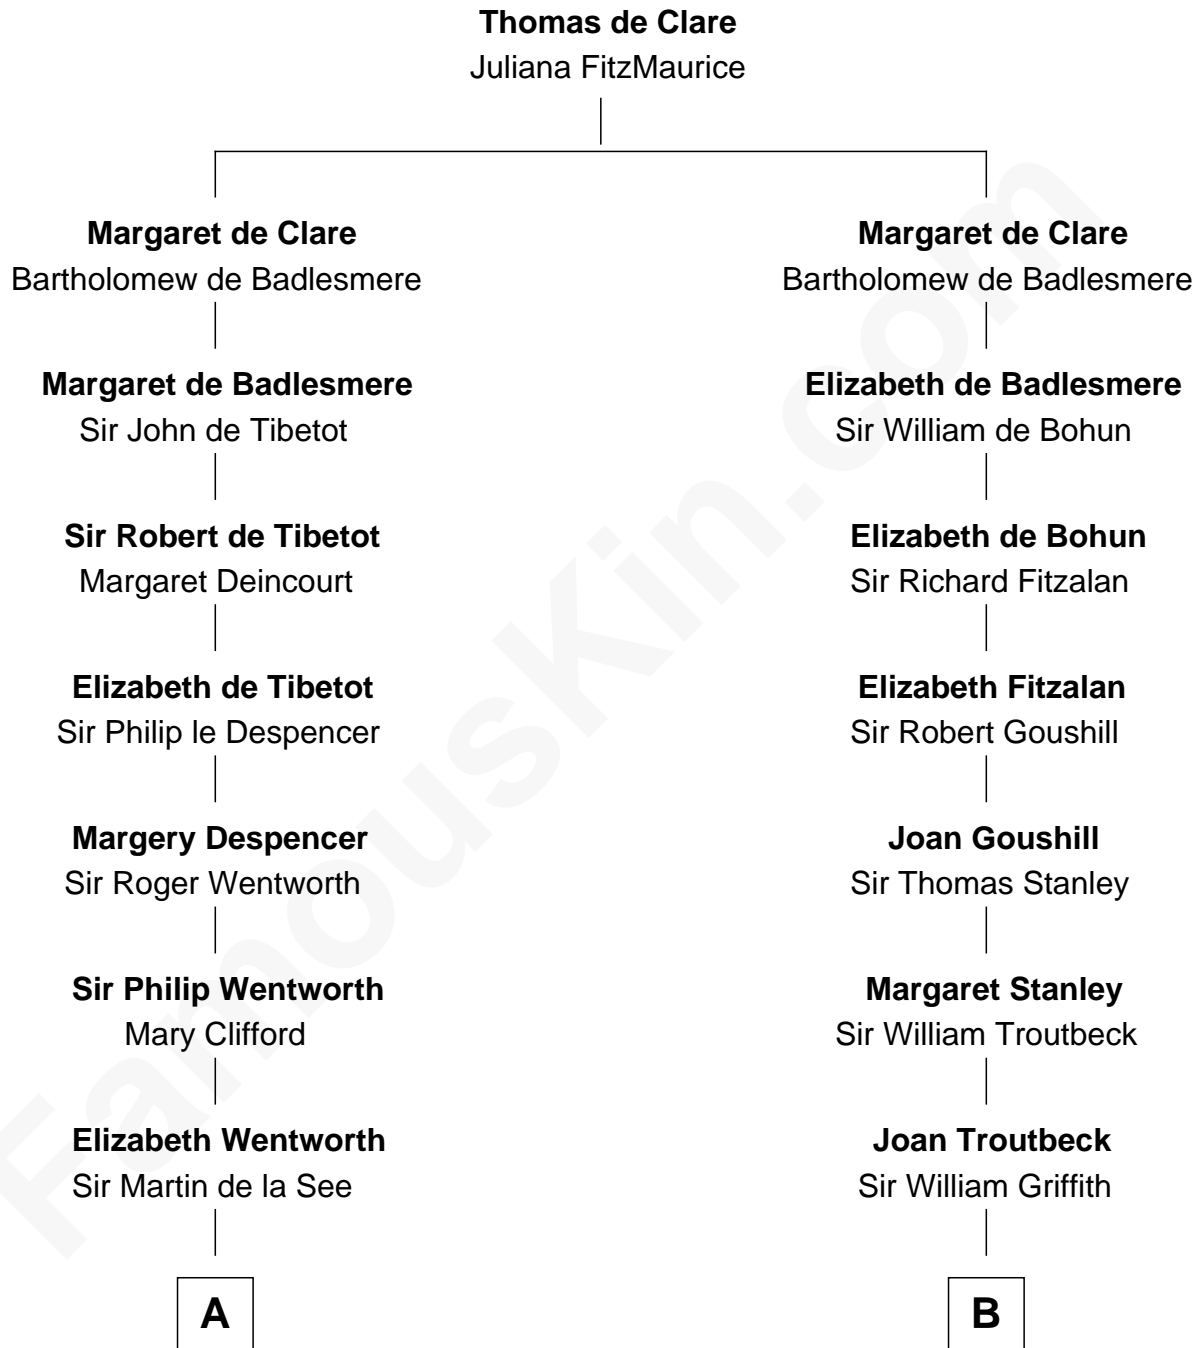

# FamousKin.com

## Relationship Chart of Harper Lee

*Author of To Kill a Mockingbird*

17th cousin 4 times removed of

**Oliver Wendell Holmes, Sr.**

*American "Fireside" Poet*

**C**

John Farrar Finch

Frances Smith