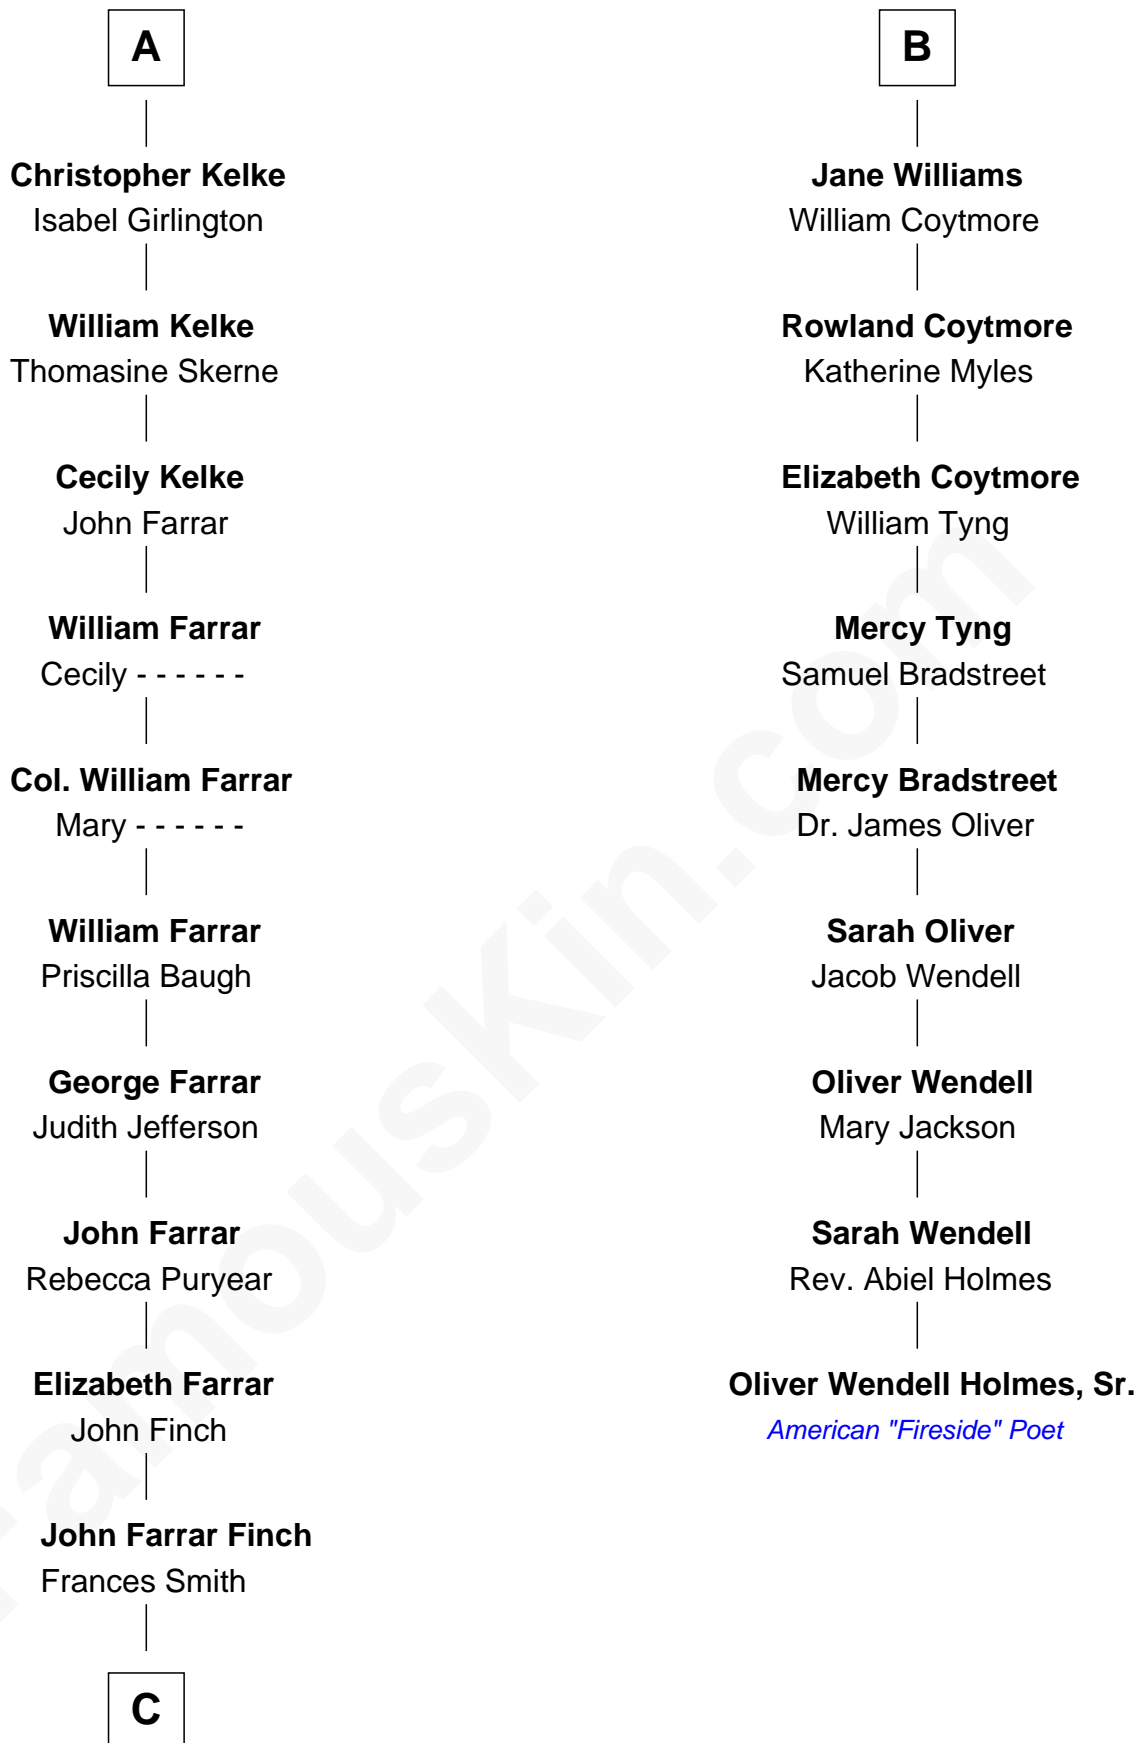

## Relationship Chart of Harper Lee

*Author of To Kill a Mockingbird*

15th cousin 5 times removed of

**Oliver Wendell Holmes, Sr.**

*American "Fireside" Poet*

**C**

—  
**John Robert Finch**  
Frances Cunningham

—  
**James Cunningham Finch**  
Ellen Rivers Williams

—  
**Frances Cunningham Finch**  
Amasa Coleman Lee

—  
**Harper Lee**  
*Author of To Kill a Mockingbird*

FamousKin.com