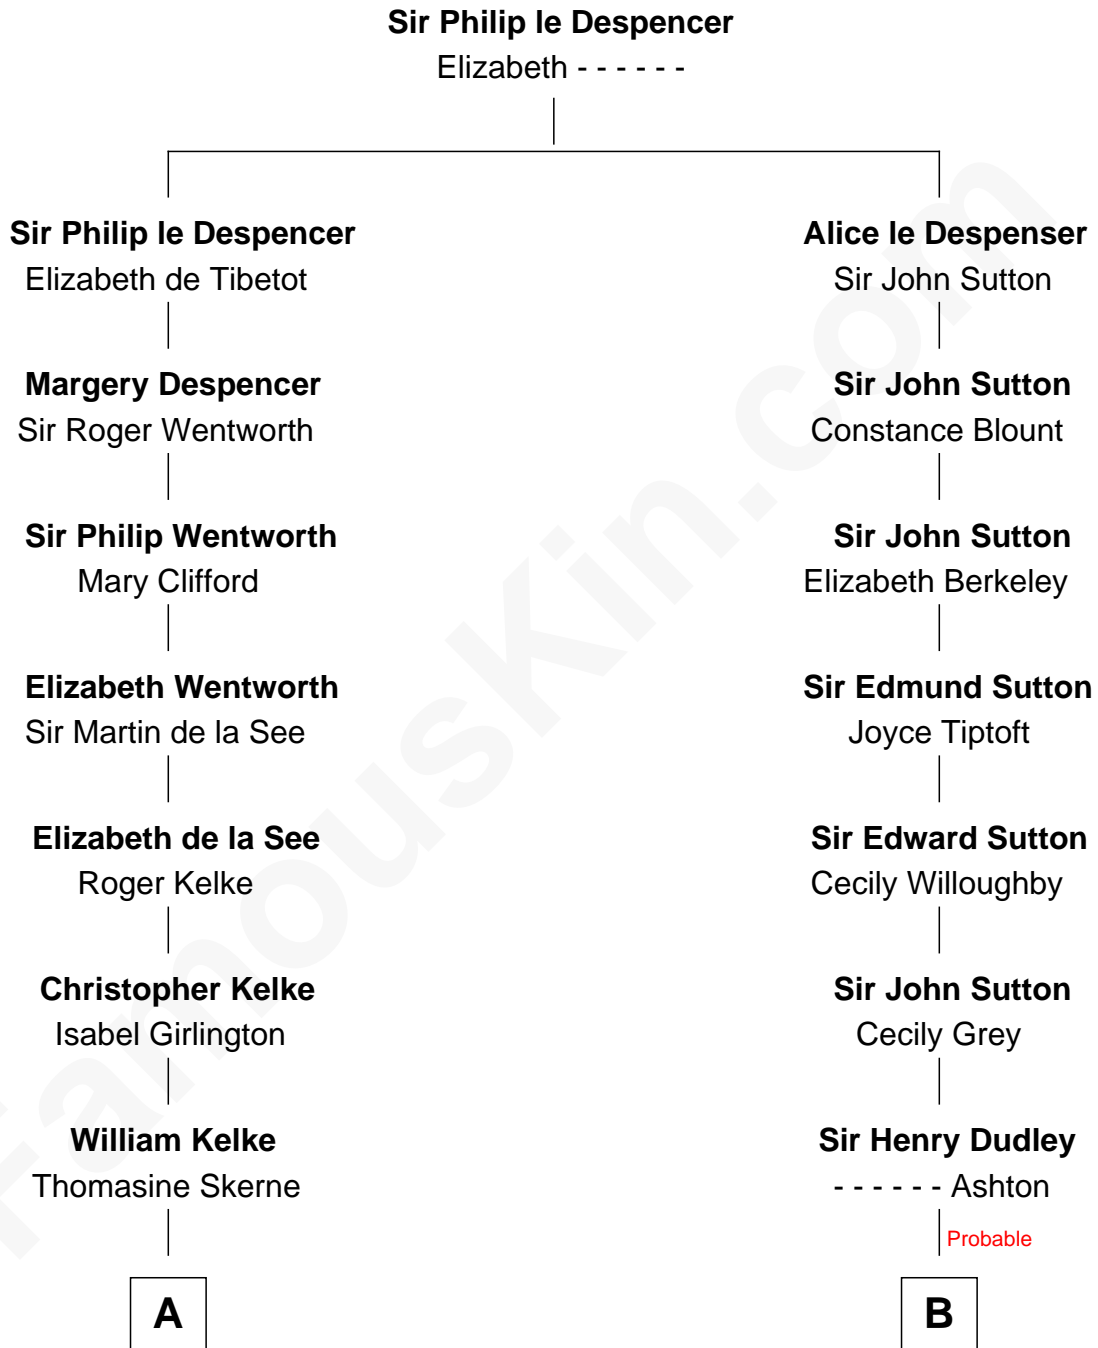

# FamousKin.com

## Relationship Chart of Harper Lee

*Author of To Kill a Mockingbird*

15th cousin 3 times removed of

**Oliver Wendell Holmes, Sr.**

*American "Fireside" Poet*

**C**

—  
**Frances Cunningham Finch**

Amasa Coleman Lee