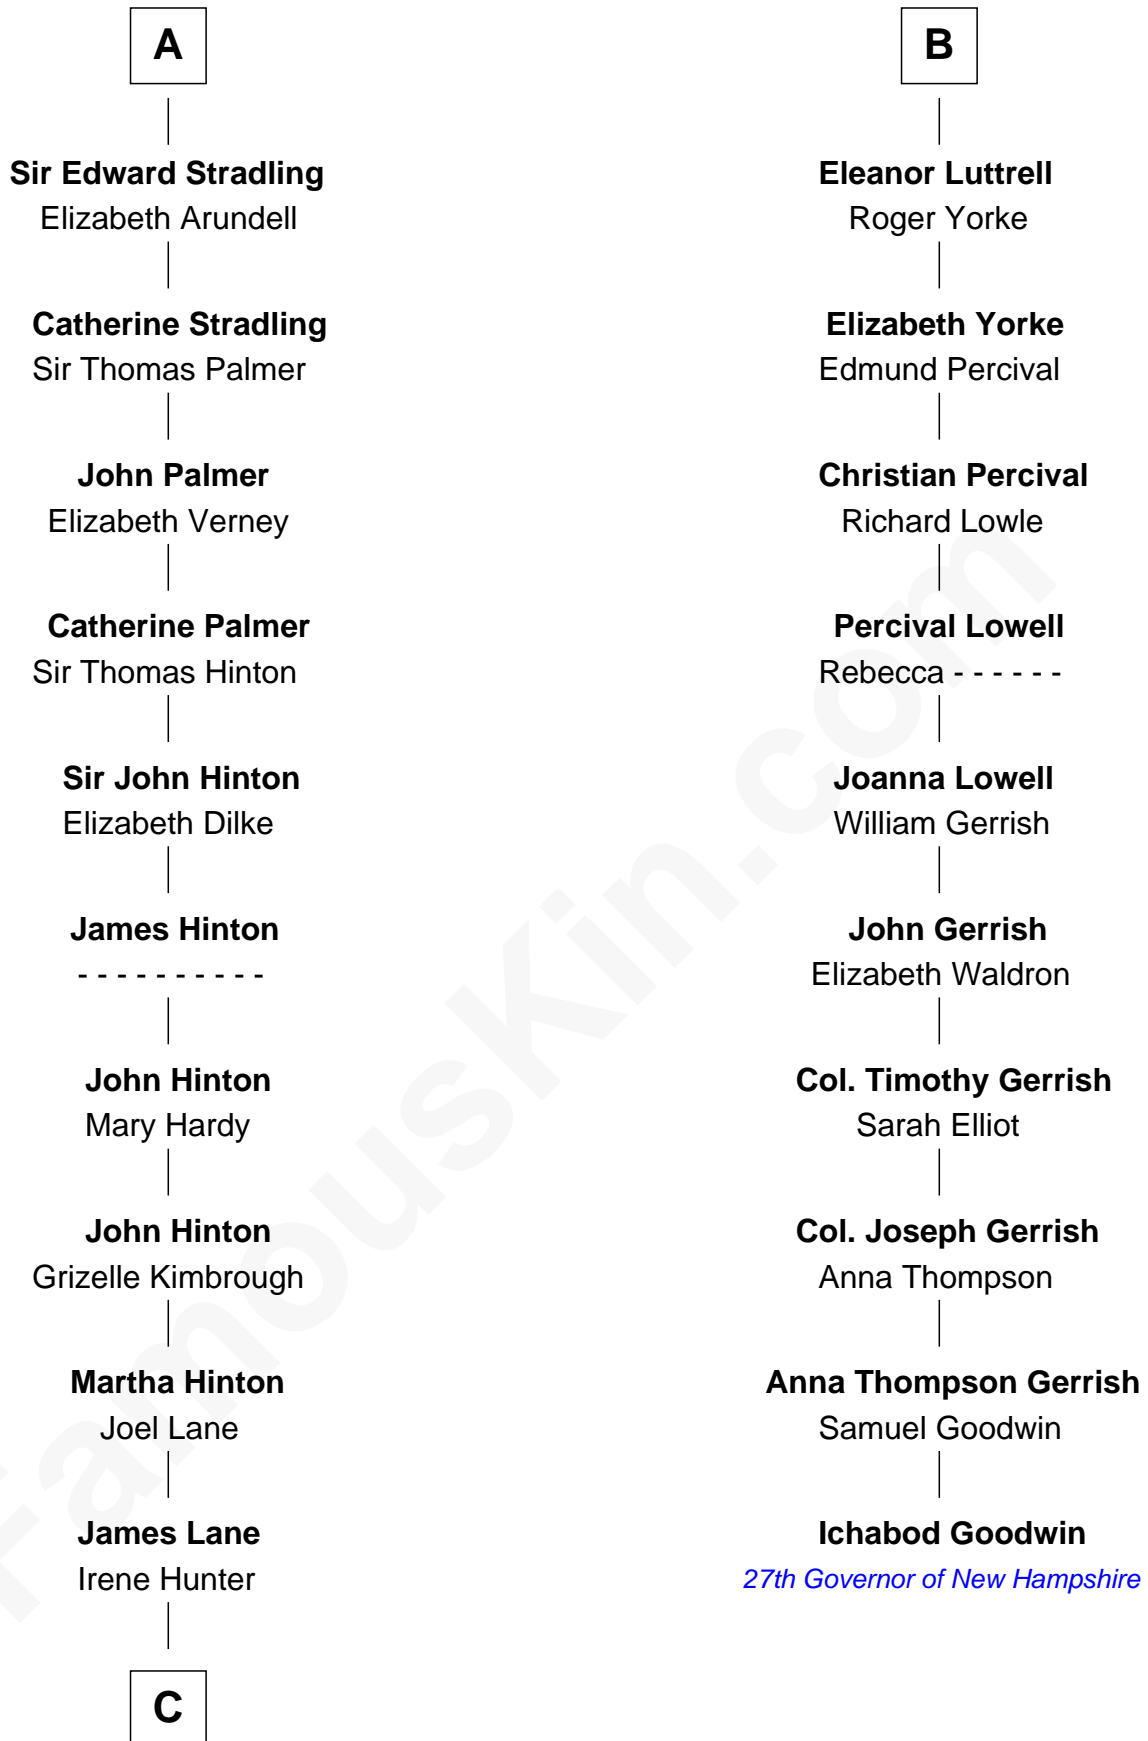

FamousKin.com

Relationship Chart of Harper Lee

Author of To Kill a Mockingbird

16th cousin 5 times removed of

Ichabod Goodwin

27th Governor of New Hampshire

C

—
Elizabeth Jane Lane
Theophilus Hunter Williams