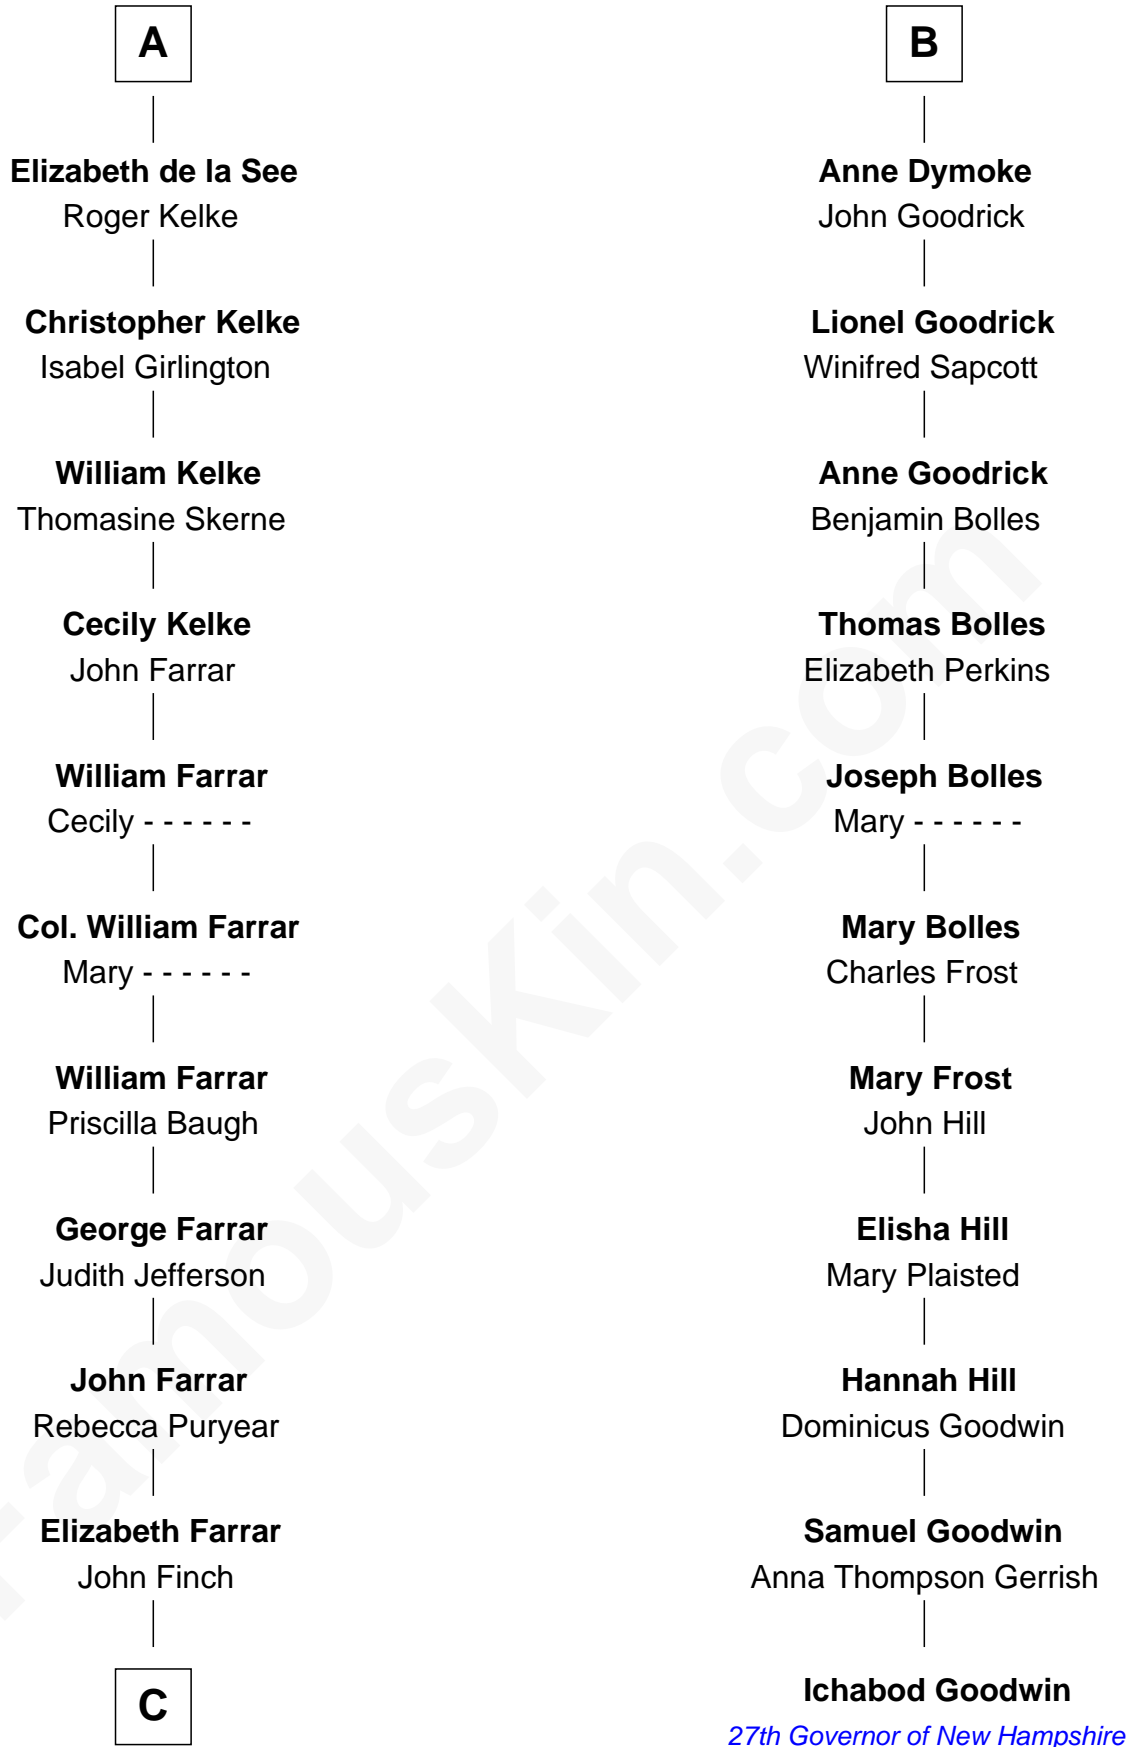

## Relationship Chart of Harper Lee

*Author of To Kill a Mockingbird*

17th cousin 4 times removed of

## Ichabod Goodwin

*27th Governor of New Hampshire*

**C**

John Farrar Finch

Frances Smith

John Robert Finch

Frances Cunningham

James Cunningham Finch