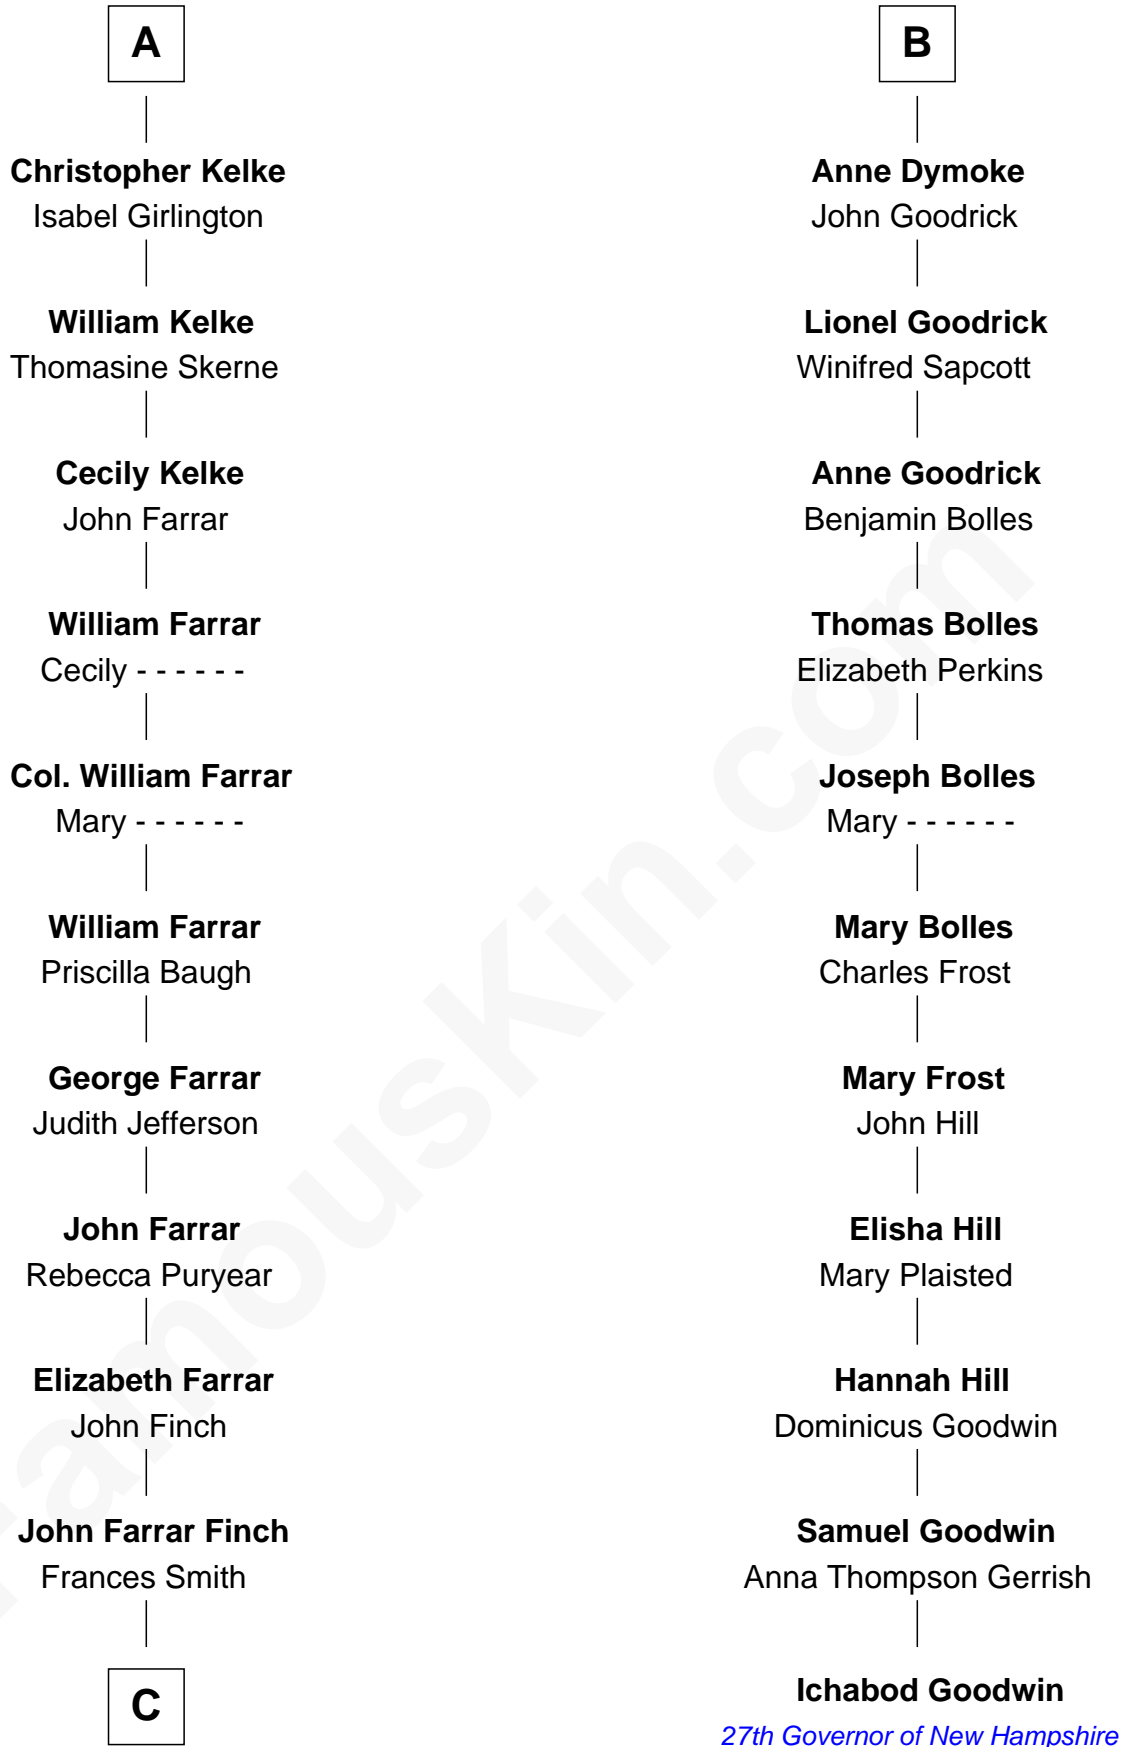

FamousKin.com

Relationship Chart of Harper Lee

Author of To Kill a Mockingbird

17th cousin 3 times removed of

Ichabod Goodwin

27th Governor of New Hampshire

Bartholomew de Badlesmere

Margaret de Clare

Margaret de Badlesmere

Sir John de Tibetot

Sir Robert de Tibetot

Margaret Deincourt

Elizabeth de Tibetot

Sir Philip le Despencer

Margery Despencer

Sir Roger Wentworth

Sir Philip Wentworth

Mary Clifford

Elizabeth Wentworth

Sir Martin de la See

Elizabeth de la See

Roger Kelke

A

Margery de Badlesmere

Joan de Waterton

Margaret de Welles

Sir Thomas Dymoke

Sir Lionel Dymoke

Joanna Griffith

B

C

—
John Robert Finch
Frances Cunningham