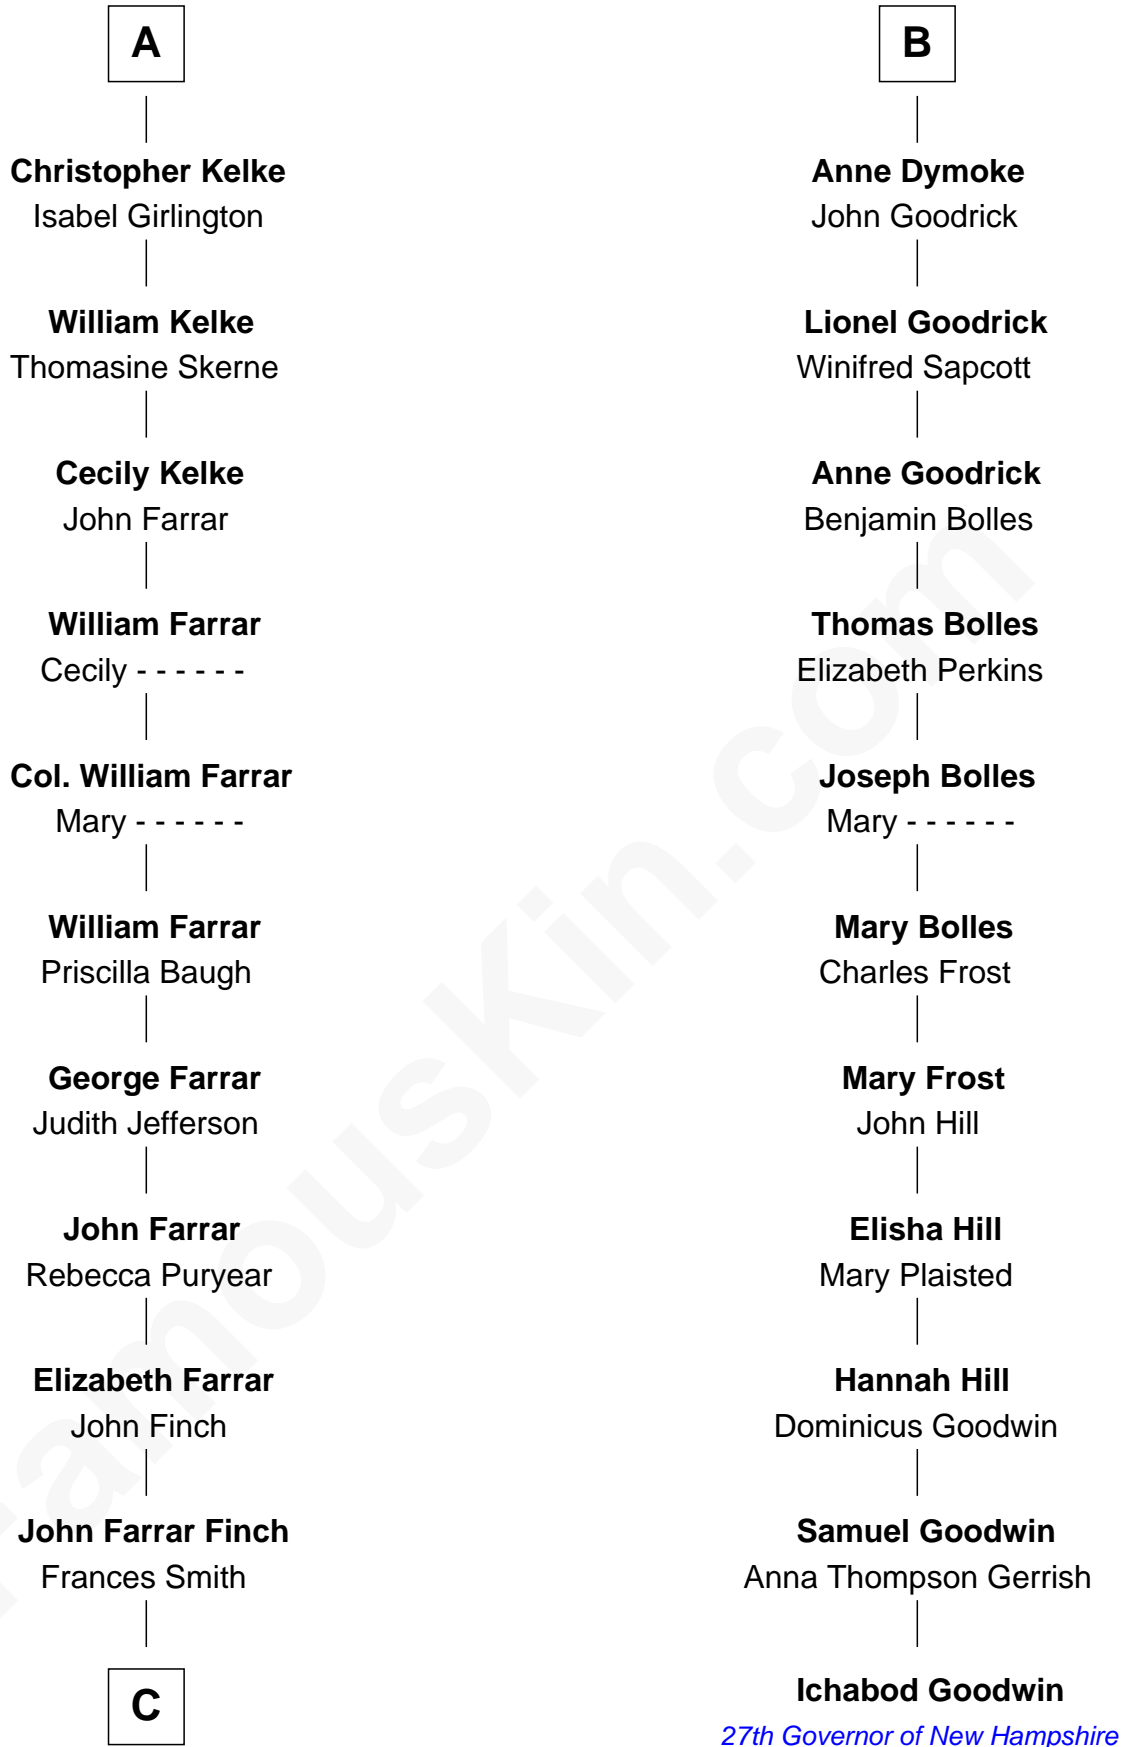

FamousKin.com

Relationship Chart of Harper Lee

Author of To Kill a Mockingbird

17th cousin 3 times removed of

Ichabod Goodwin

27th Governor of New Hampshire

Sir Hugh I de Audley

Iseult de Mortimer

C

—
John Robert Finch
Frances Cunningham

—
James Cunningham Finch
Ellen Rivers Williams

—
Frances Cunningham Finch
Amasa Coleman Lee

—
Harper Lee
Author of To Kill a Mockingbird

FamousKin.com