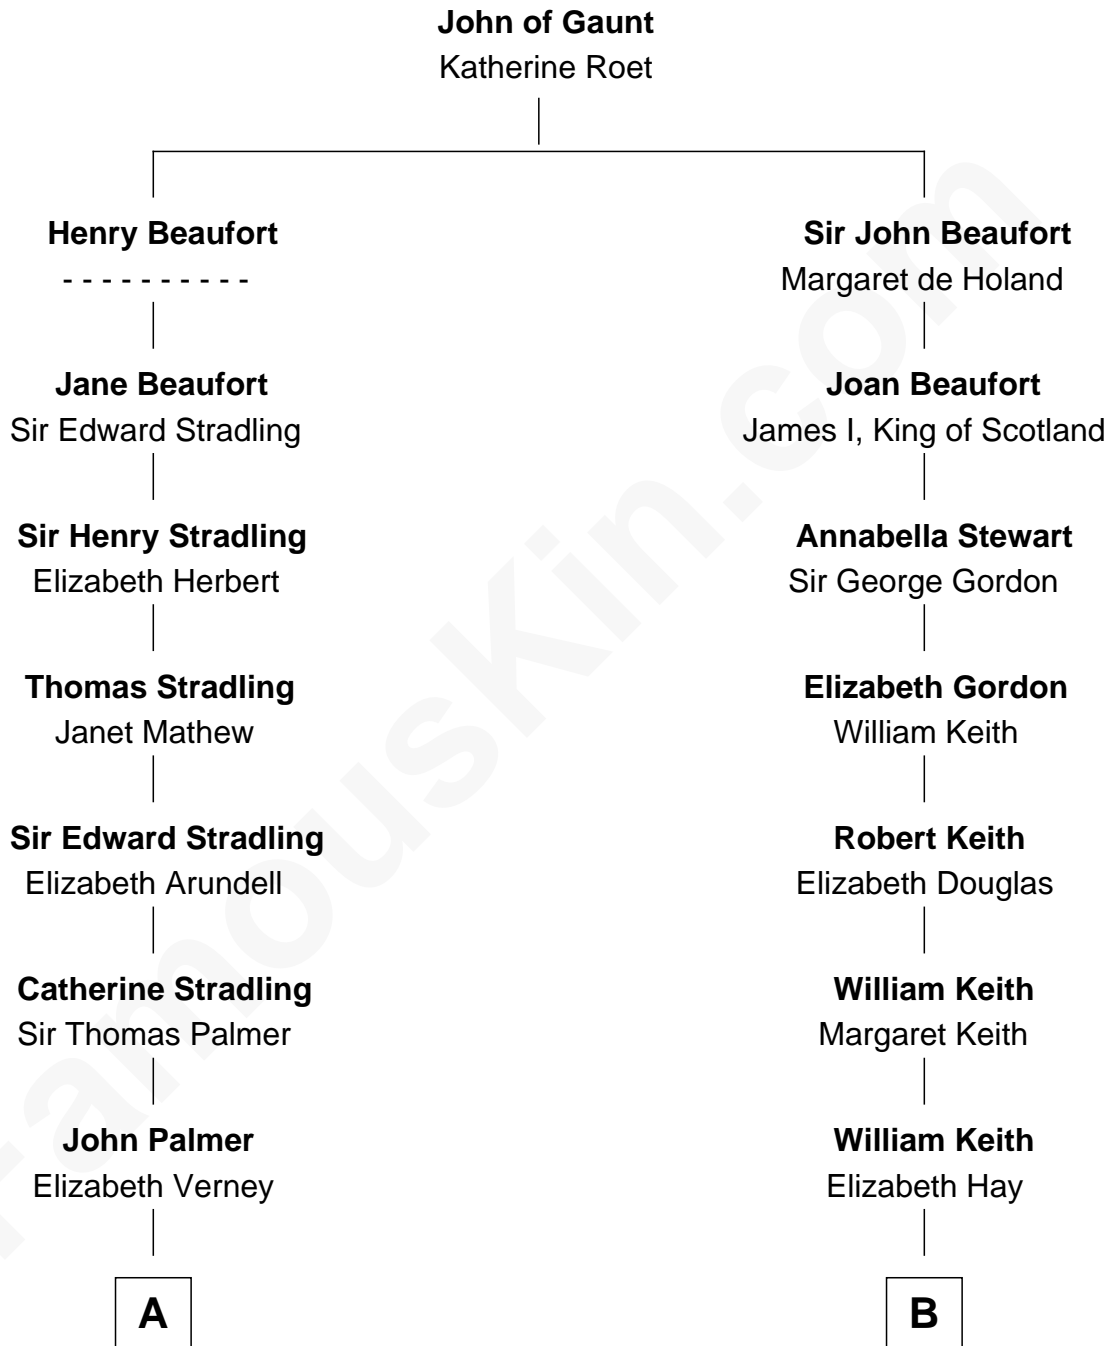

Wernher von Braun

Rocket Scientist