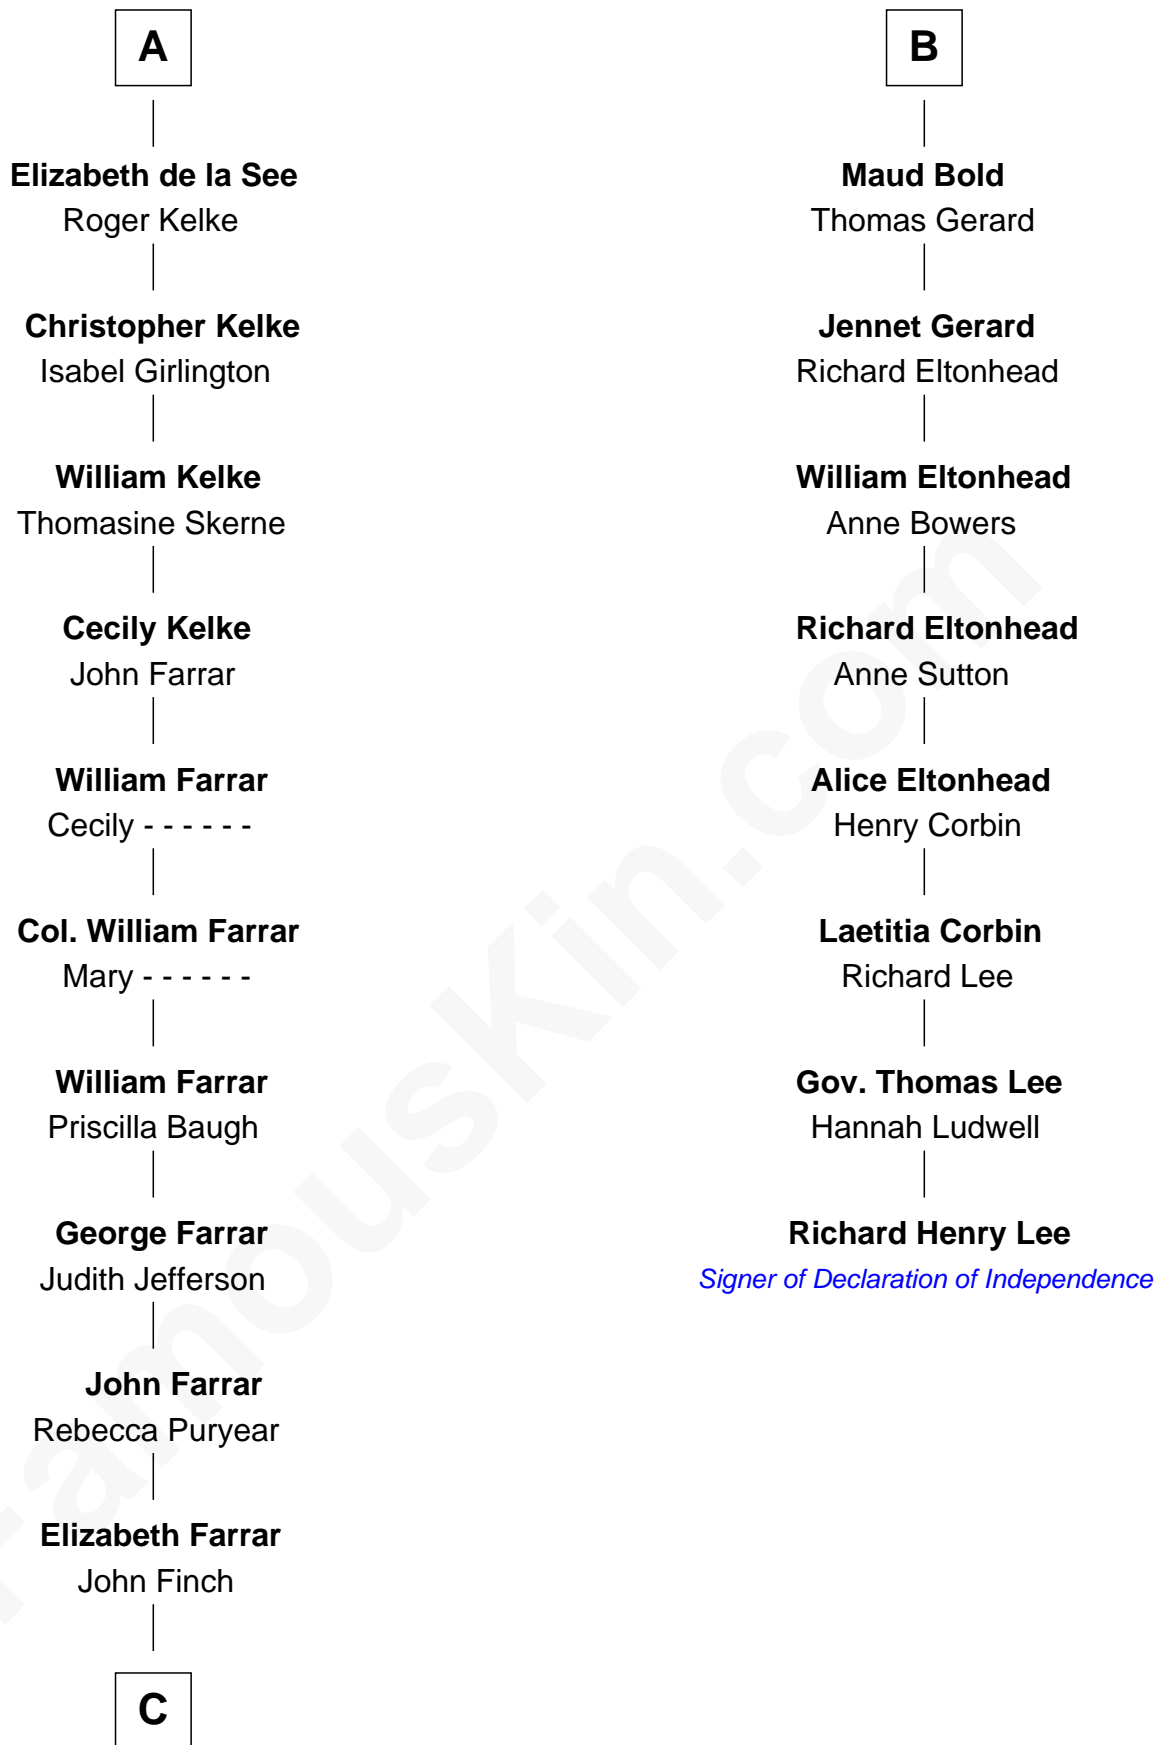

## Relationship Chart of Harper Lee

*Author of To Kill a Mockingbird*

14th cousin 7 times removed of

**Richard Henry Lee**

*Signer of the Declaration of Independence*

**Gunselm de Badlesmere**

**Bartholomew de Badlesmere**

Sir Roger Wentworth

**Sir Philip Wentworth**

Mary Clifford

**Elizabeth Wentworth**

Sir Martin de la See

**A**

**Bartholomew de Badlesmere**

Margaret de Clare

**Elizabeth de Badlesmere**

Sir William de Bohun

**Elizabeth de Bohun**

Sir Richard Fitzalan

**Elizabeth Fitzalan**

Sir Robert Goushill

**Joan Goushill**

Sir Thomas Stanley

**Katherine Stanley**

Sir John Savage

**Dulcia Savage**

Sir Henry Bold

**B**

**C**

John Farrar Finch

Frances Smith