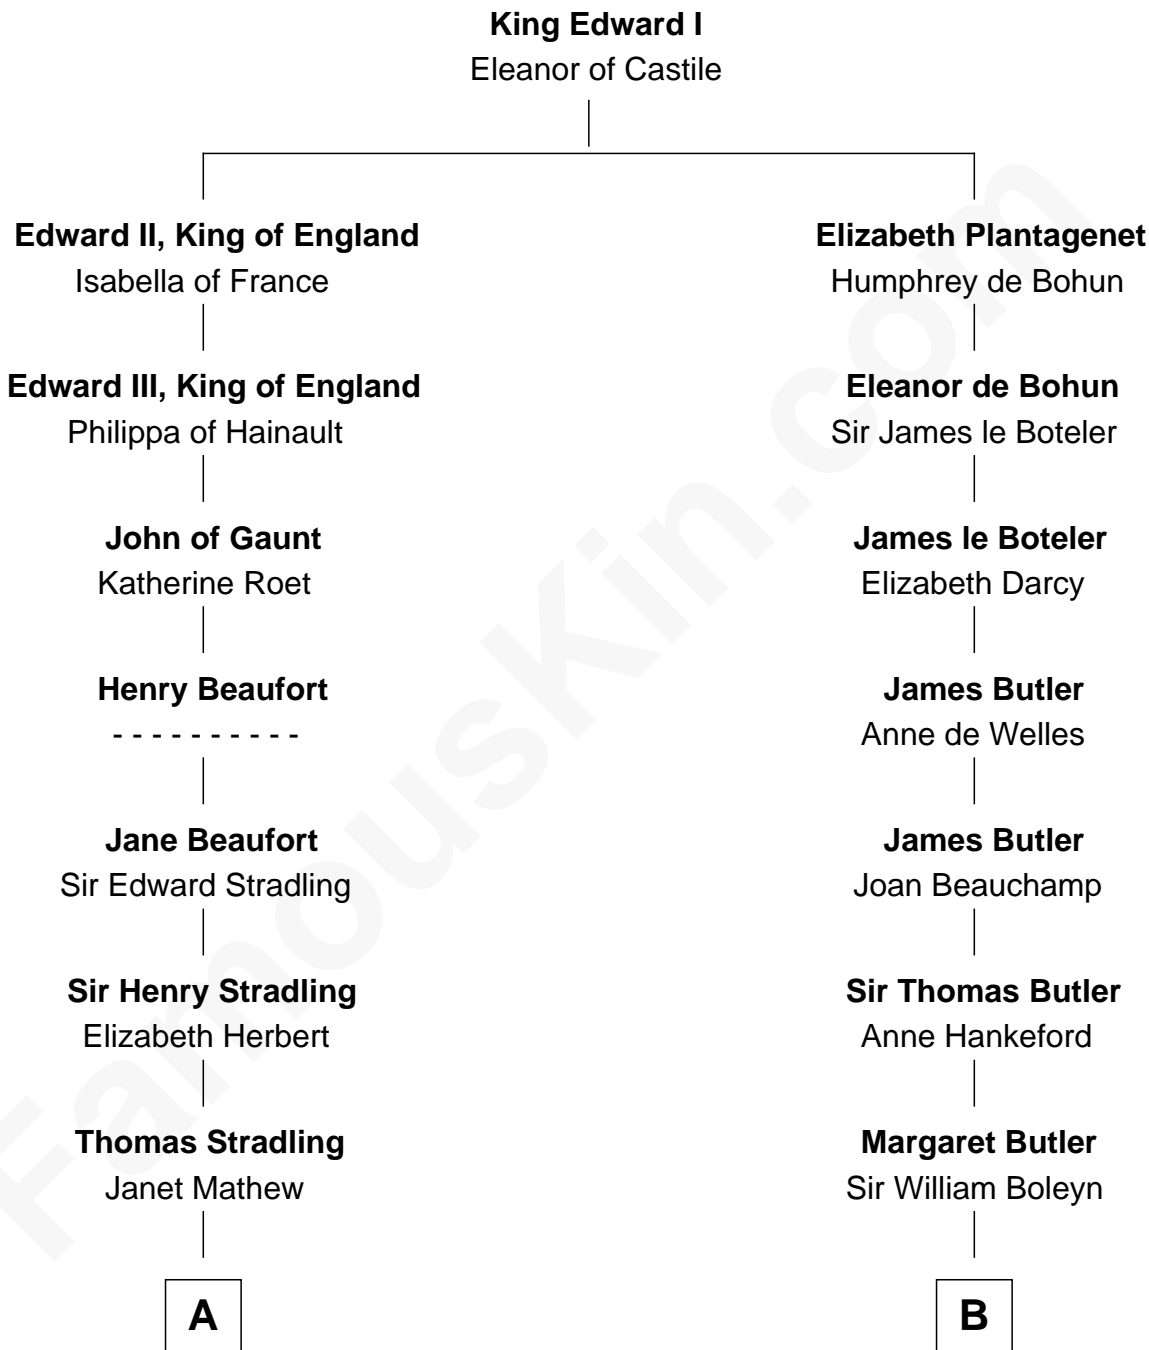

FamousKin.com Relationship Chart of

Harper Lee

Author of To Kill a Mockingbird

8th cousin 13 times removed of

Anne Boleyn

2nd Wife of King Henry VIII

C

—
Elizabeth Jane Lane
Theophilus Hunter Williams