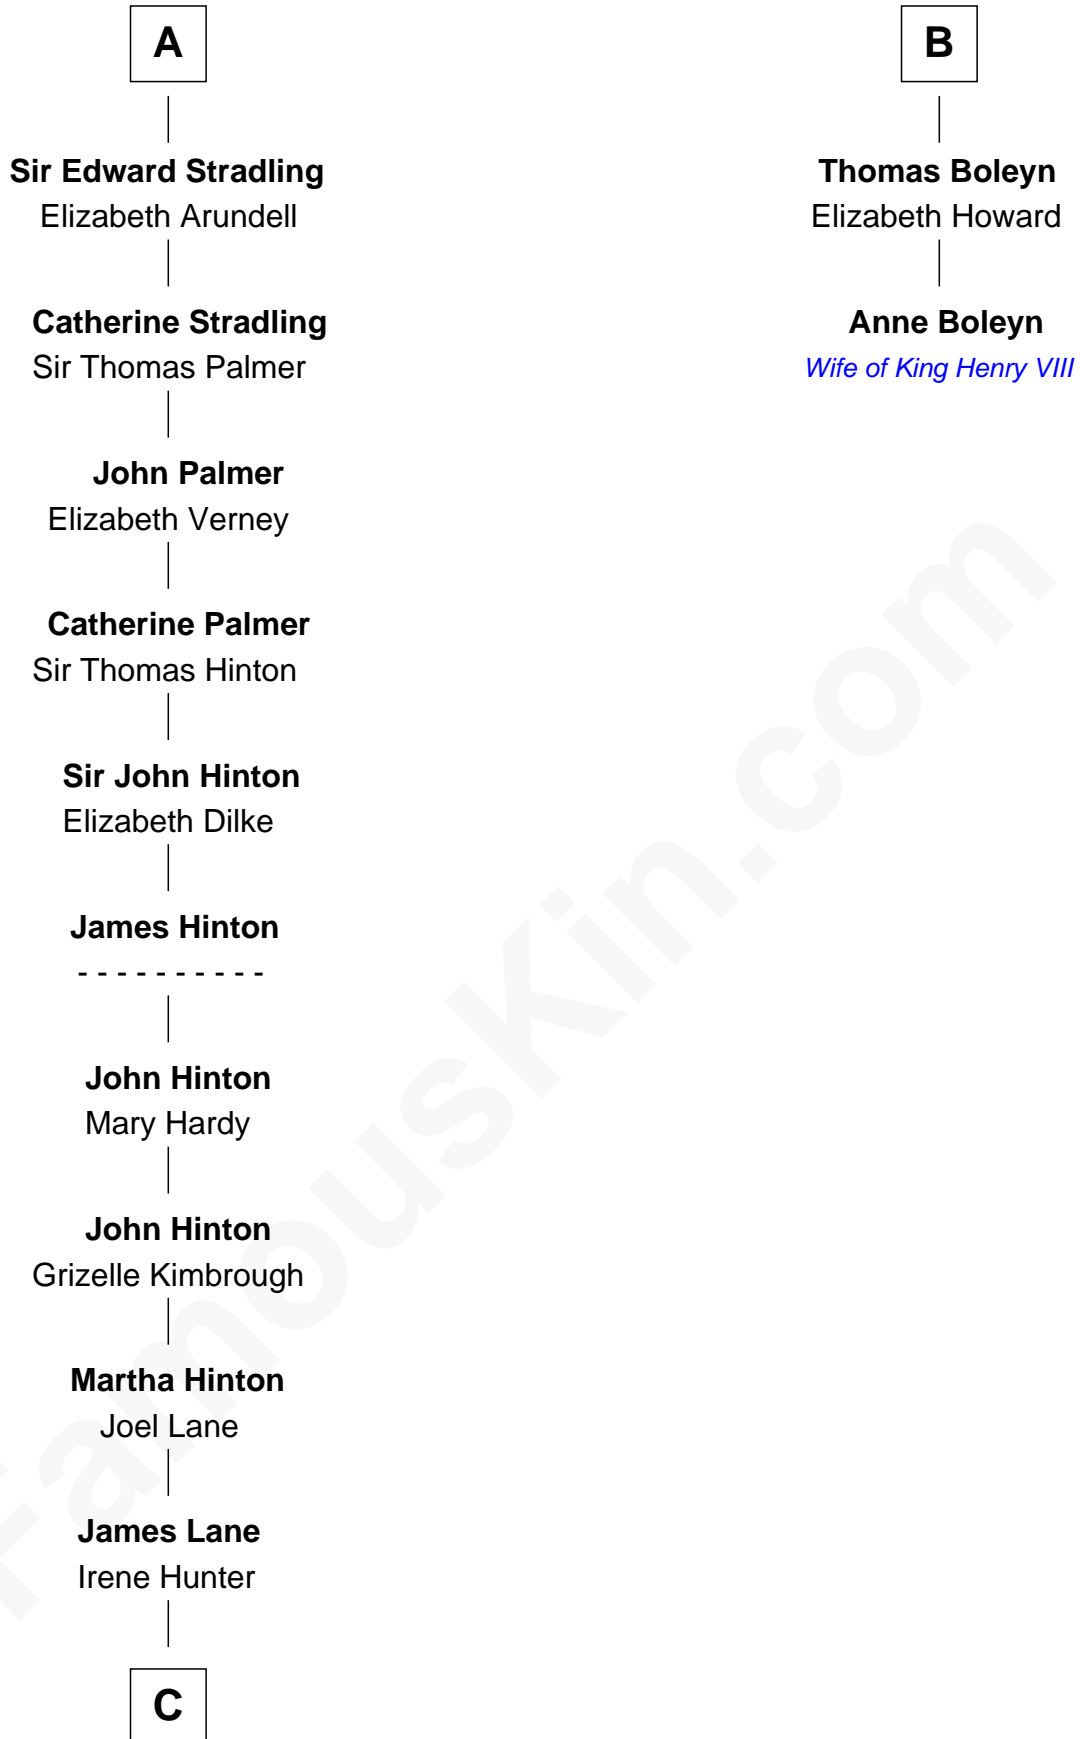

FamousKin.com Relationship Chart of

Harper Lee

Author of To Kill a Mockingbird

8th cousin 13 times removed of

Anne Boleyn

2nd Wife of King Henry VIII

C

—
Elizabeth Jane Lane
Theophilus Hunter Williams