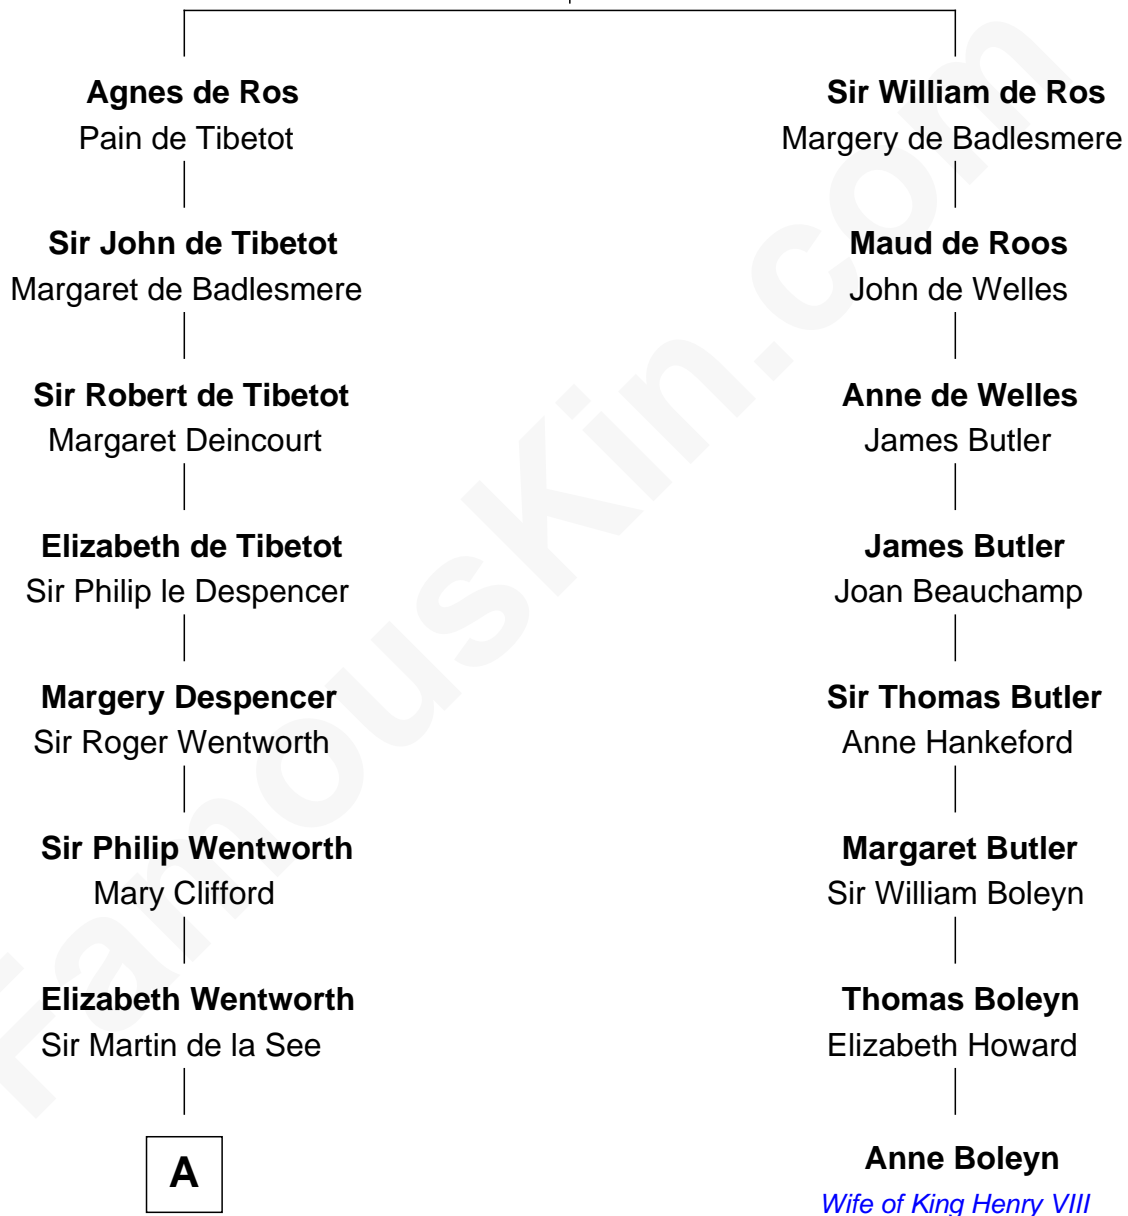

FamousKin.com

Relationship Chart of

Harper Lee

Author of To Kill a Mockingbird

7th cousin 14 times removed of

Anne Boleyn

2nd Wife of King Henry VIII

William de Ros
Maude de Vaux

B

John Farrar Finch

Frances Smith

John Robert Finch

Frances Cunningham

James Cunningham Finch

Ellen Rivers Williams

Frances Cunningham Finch