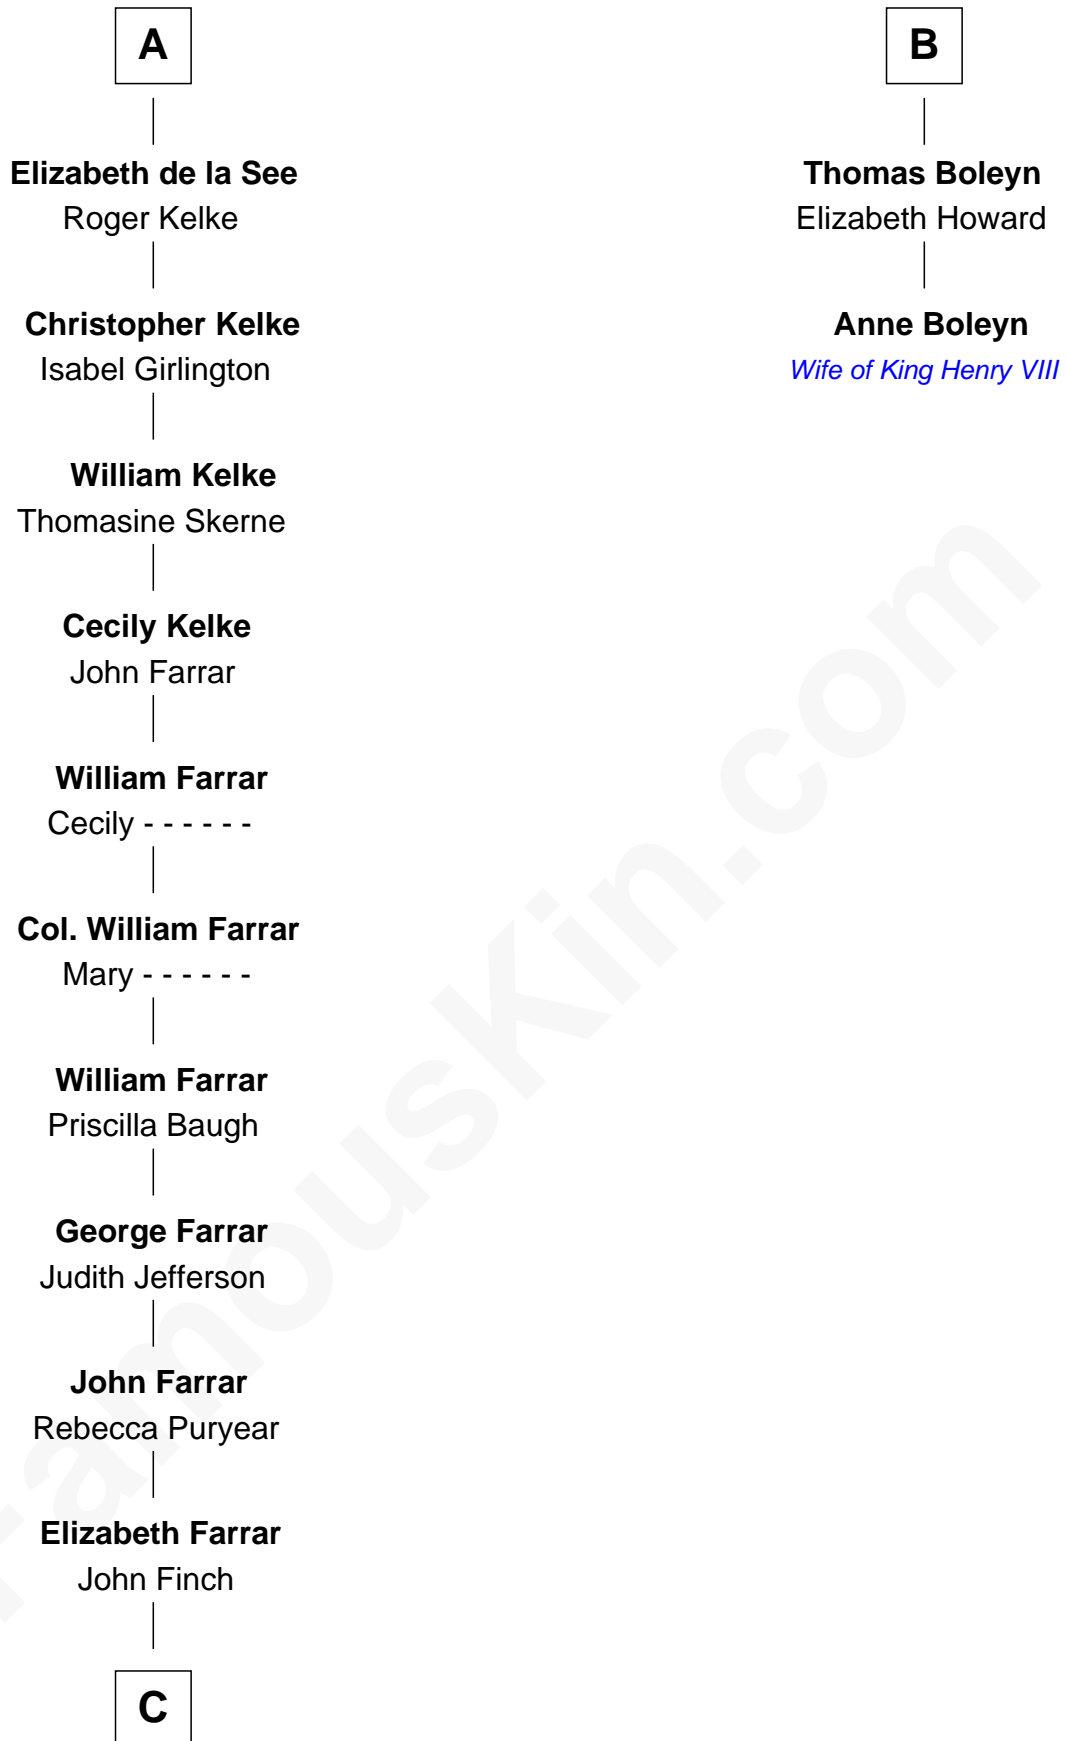

FamousKin.com

Relationship Chart of

Harper Lee

Author of To Kill a Mockingbird

8th cousin 13 times removed of

Anne Boleyn

2nd Wife of King Henry VIII

Thomas de Clare
Juliana FitzMaurice

Margaret de Clare
Bartholomew de Badlesmere

Margaret de Badlesmere
Sir John de Tibetot

Sir Robert de Tibetot
Margaret Deincourt

Elizabeth de Tibetot
Sir Philip le Despencer

Margery Despencer
Sir Roger Wentworth

Sir Philip Wentworth
Mary Clifford

Elizabeth Wentworth
Sir Martin de la See

A

Margaret de Clare
Bartholomew de Badlesmere

Margery de Badlesmere
Sir William de Ros

Maud de Roos
John de Welles

Anne de Welles
James Butler

James Butler
Joan Beauchamp

Sir Thomas Butler
Anne Hankeford

Margaret Butler
Sir William Boleyn

B

C

—
John Farrar Finch

Frances Smith

—
John Robert Finch