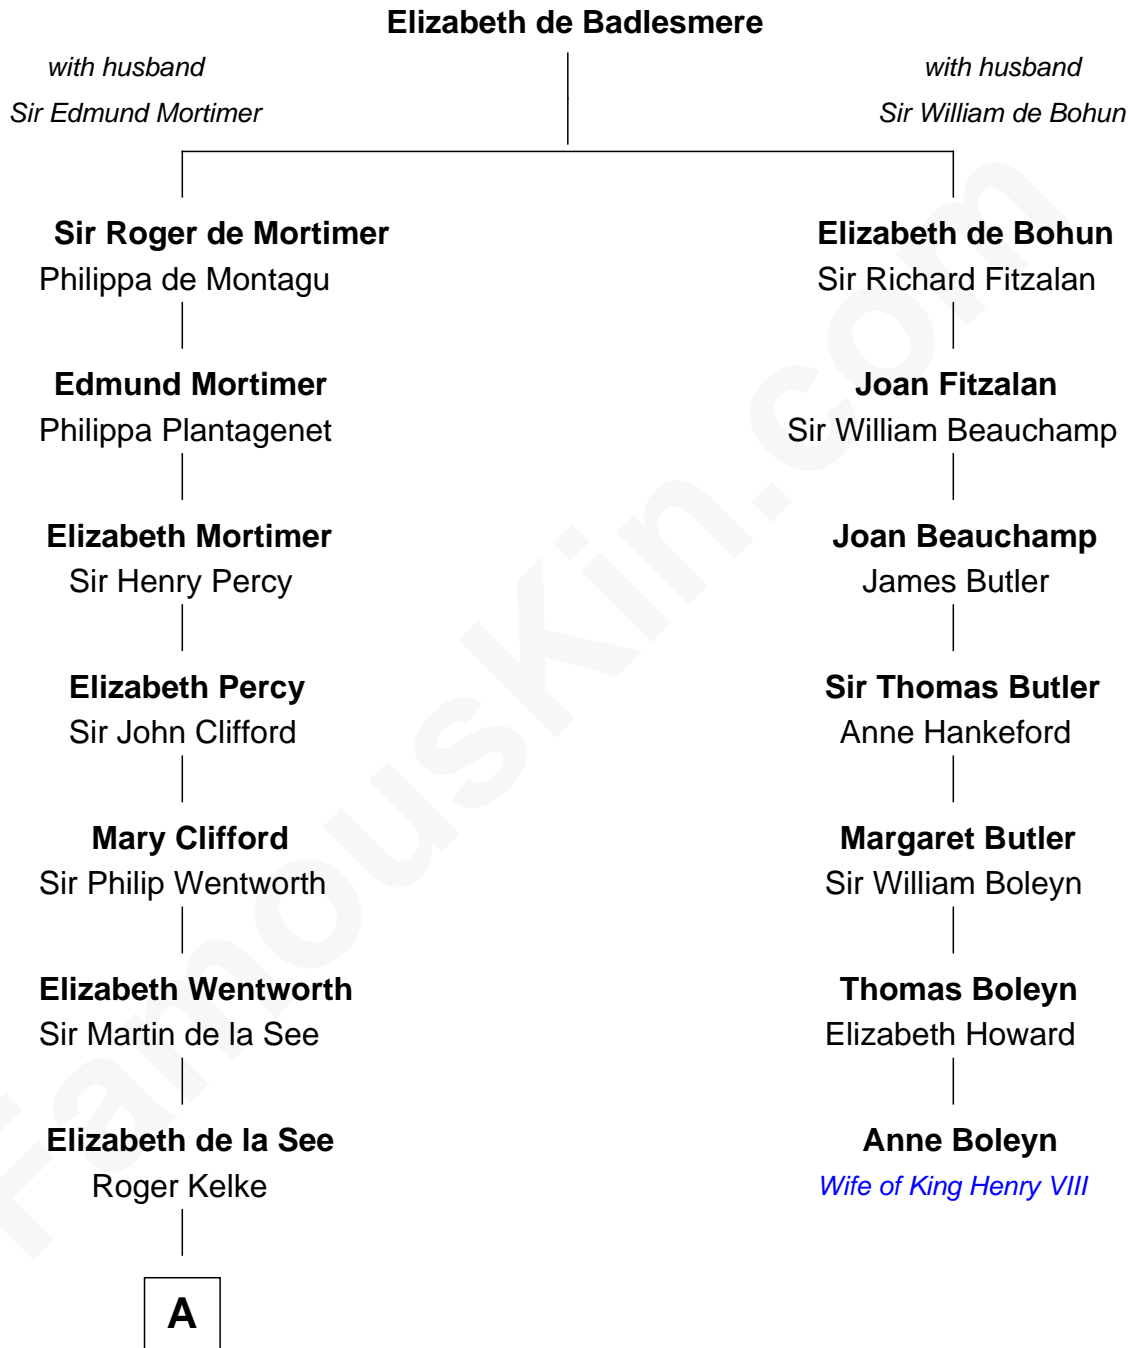

FamousKin.com

Relationship Chart of Harper Lee

Author of To Kill a Mockingbird

6th cousin 14 times removed of

Anne Boleyn

2nd Wife of King Henry VIII

B

—
John Robert Finch
Frances Cunningham