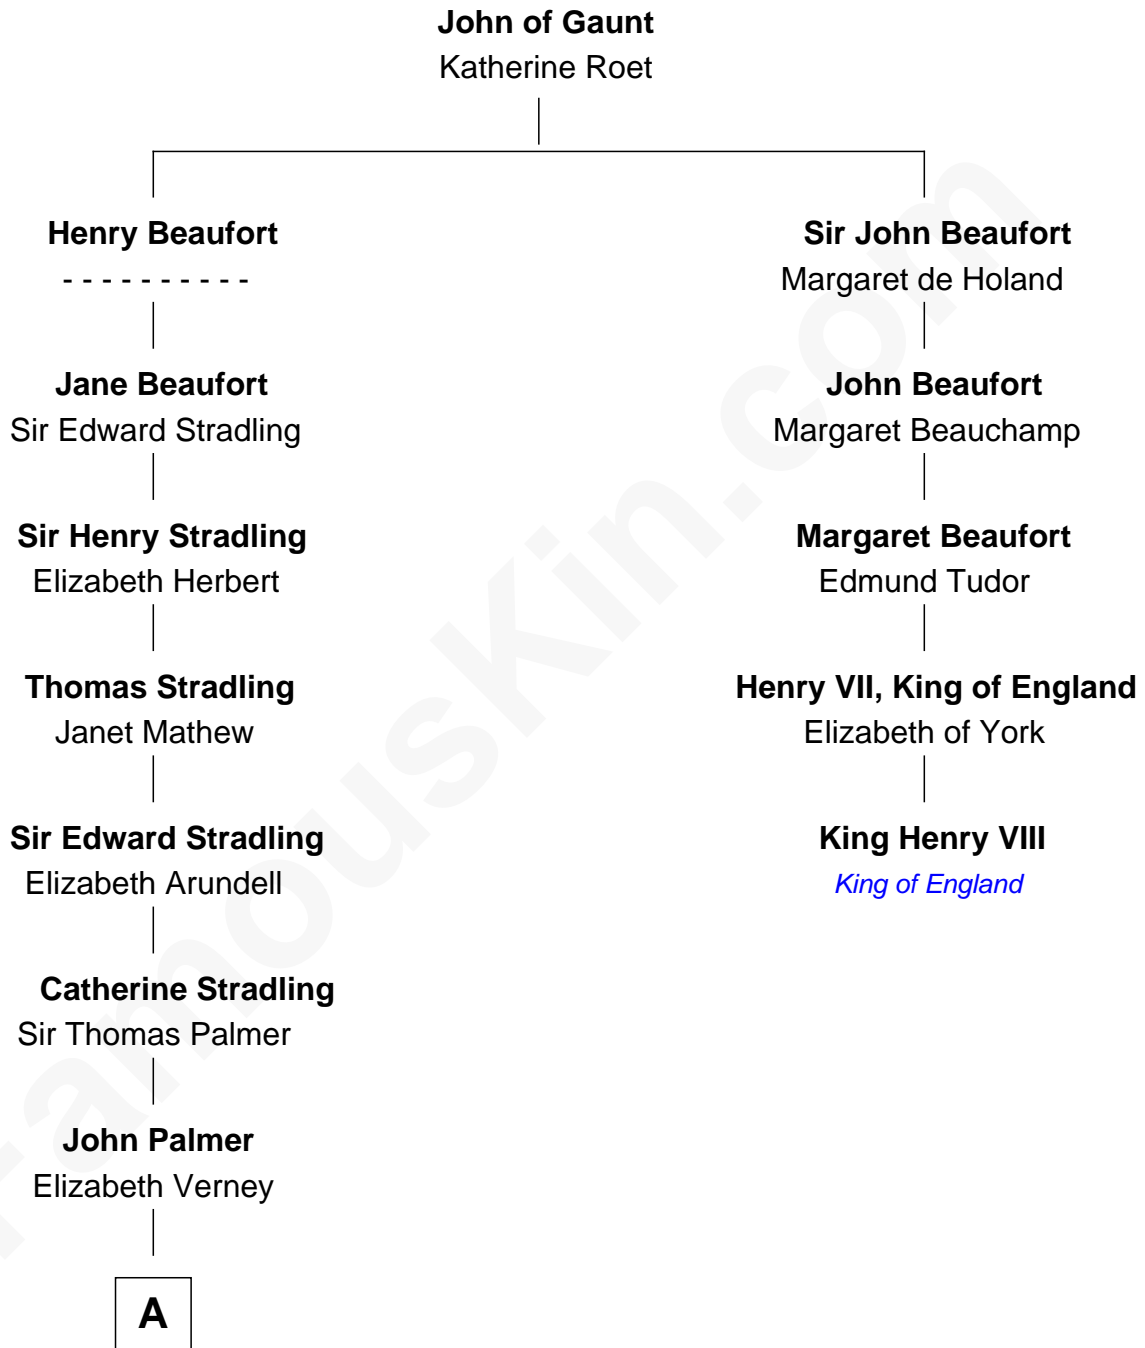

# FamousKin.com Relationship Chart of

**Harper Lee**

*Author of To Kill a Mockingbird*

4th cousin 14 times removed of

**King Henry VIII**

*King of England*

**B**

—  
**Frances Cunningham Finch**

Amasa Coleman Lee

—  
**Harper Lee**

*Author of To Kill a Mockingbird*

FamousKin.com