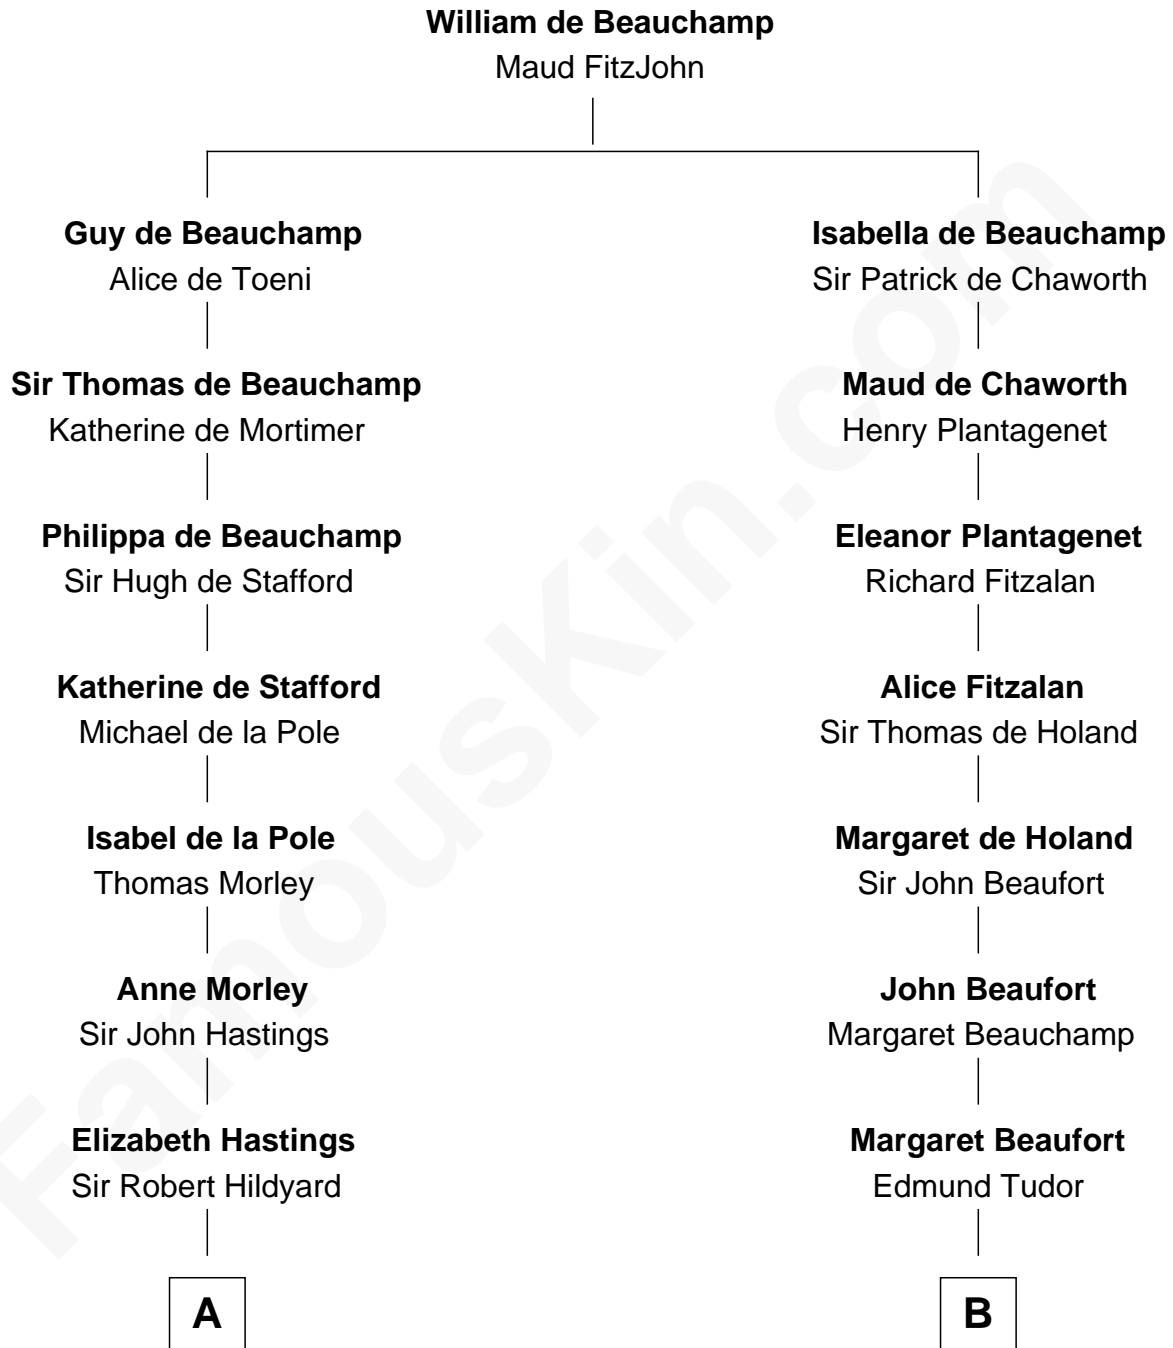

FamousKin.com

Relationship Chart of Harper Lee

Author of To Kill a Mockingbird

8th cousin 13 times removed of

King Henry VIII

King of England

C

John Farrar Finch

Frances Smith

John Robert Finch

Frances Cunningham

James Cunningham Finch

Ellen Rivers Williams

Frances Cunningham Finch

Amasa Coleman Lee

Harper Lee