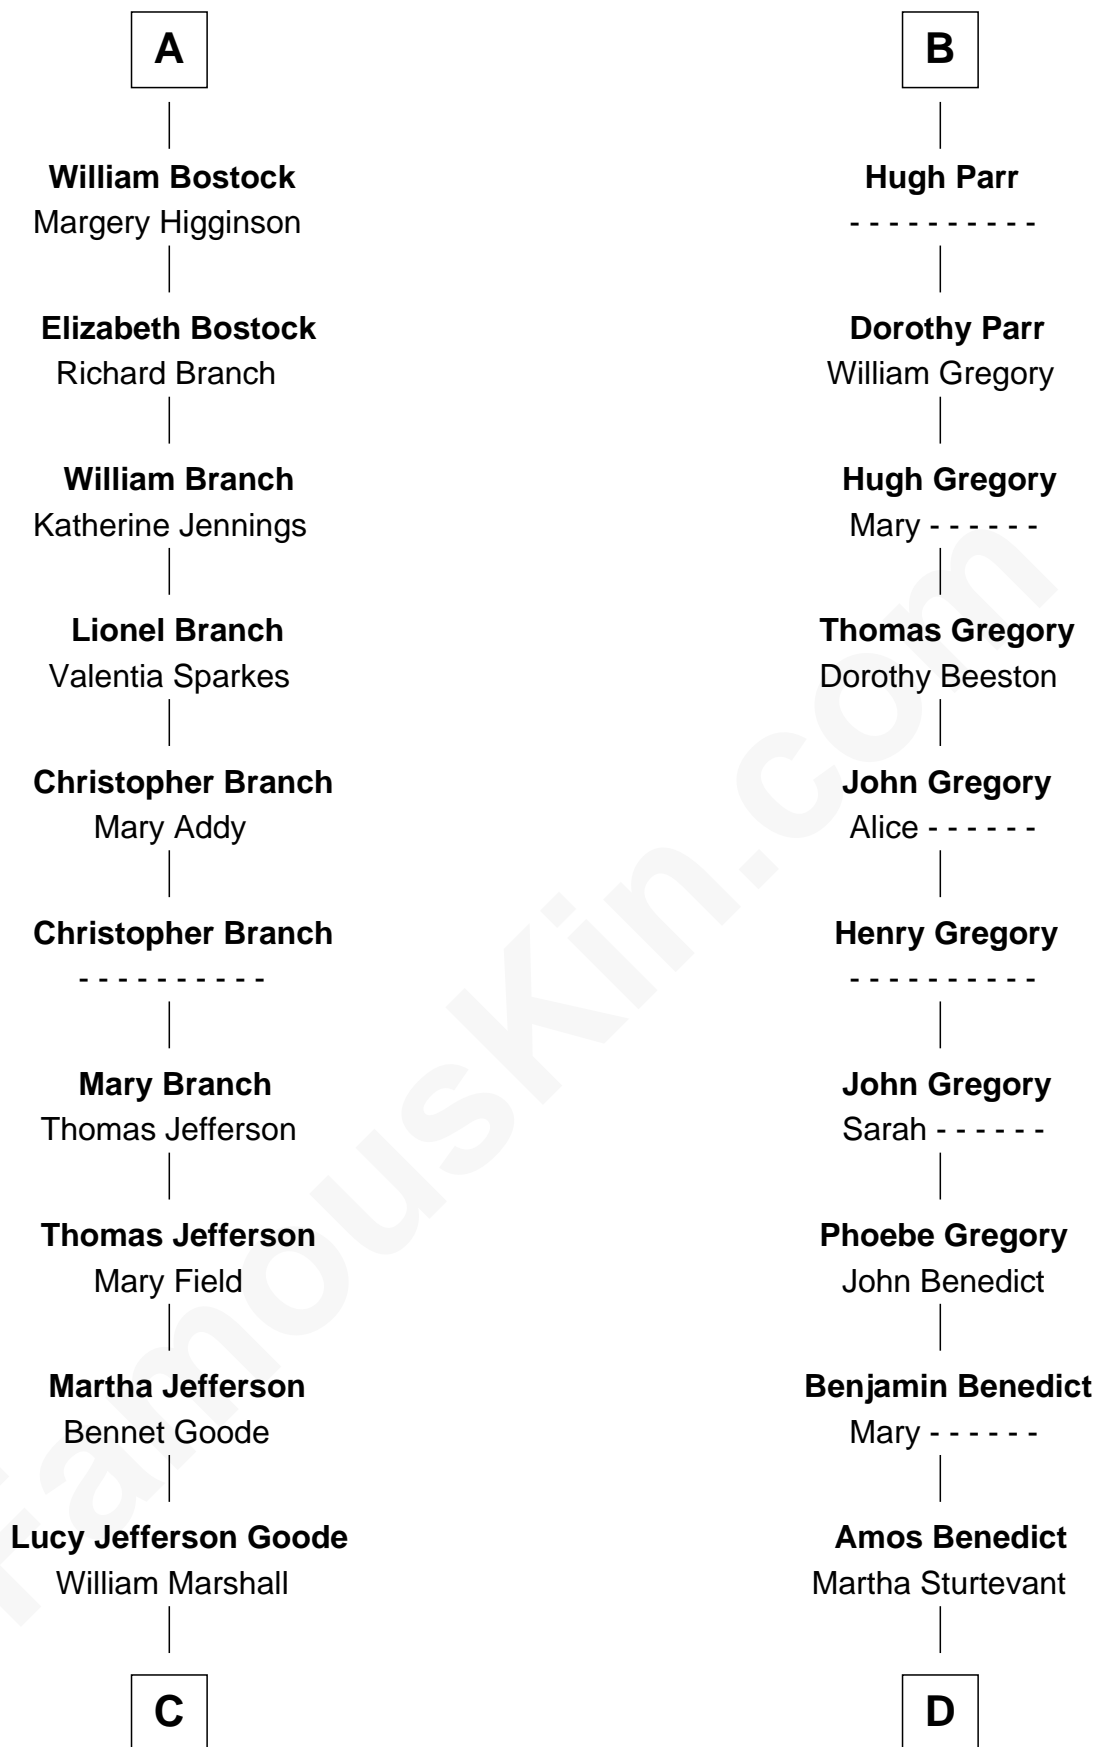

FamousKin.com Relationship Chart of

Harper Lee

Author of To Kill a Mockingbird

21st cousin of

Homer G. Balcom

Designer of the Empire State Building

C

Alice Marshall
James Cunningham

Frances Cunningham
John Robert Finch

James Cunningham Finch
Ellen Rivers Williams

Frances Cunningham Finch
Amasa Coleman Lee

Harper Lee
Author of To Kill a Mockingbird

D

Isaac Benedict
Elizabeth Burchard

Huldah Benedict
Isaac D. Gage

Dr. Moses B. Gage
Ann Maria Davis

Frances Mariam Gage
Mahlon Balcom

Homer G. Balcom
Empire State Building