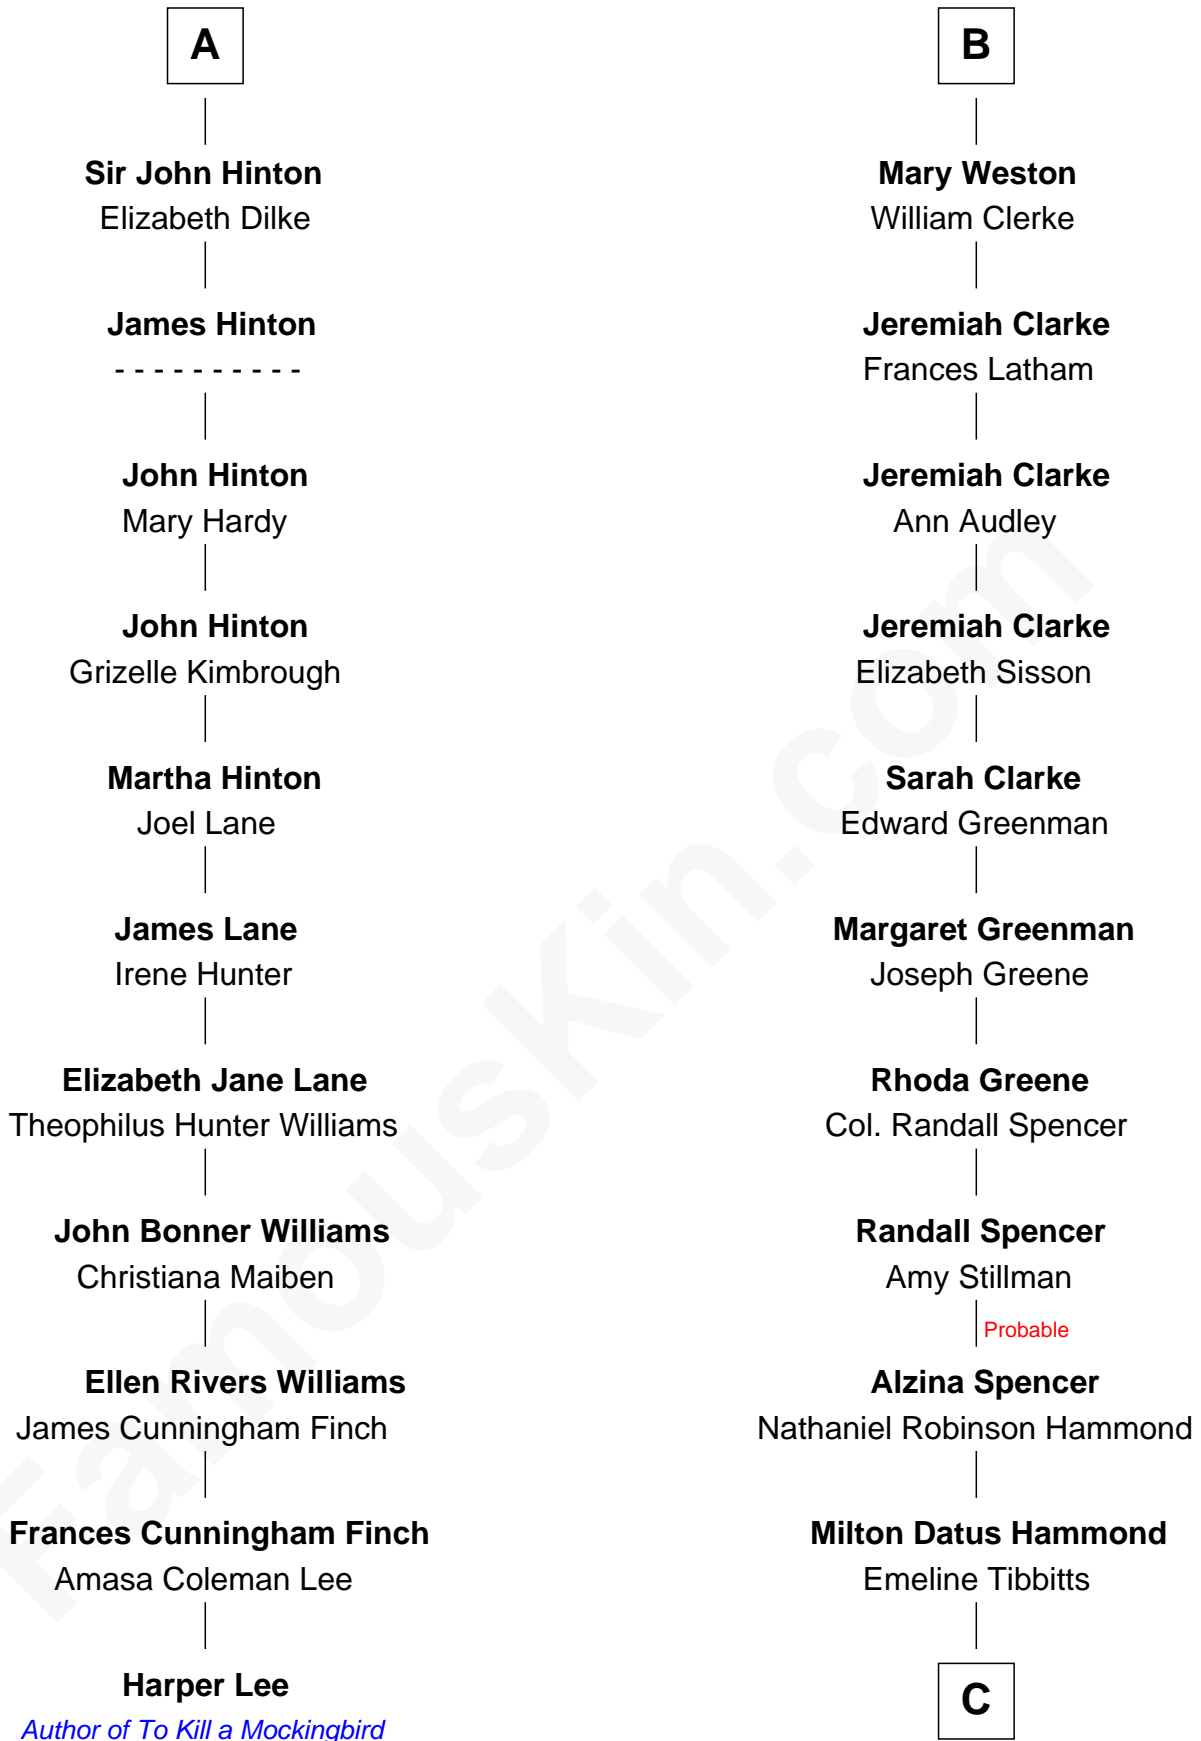

FamousKin.com

Relationship Chart of Harper Lee

Author of To Kill a Mockingbird

17th cousin 4 times removed of

Amy Adams

Movie Actress

C

—
Levi Parley Hammond

Annie Elizabeth Baer

—
Grant Levi Hammond

Rita Otterbeck

—
Colleen Hammond

Joseph Hugh Hicken

—
Kathryn Hicken

Richard Kent Adams

—
Amy Adams