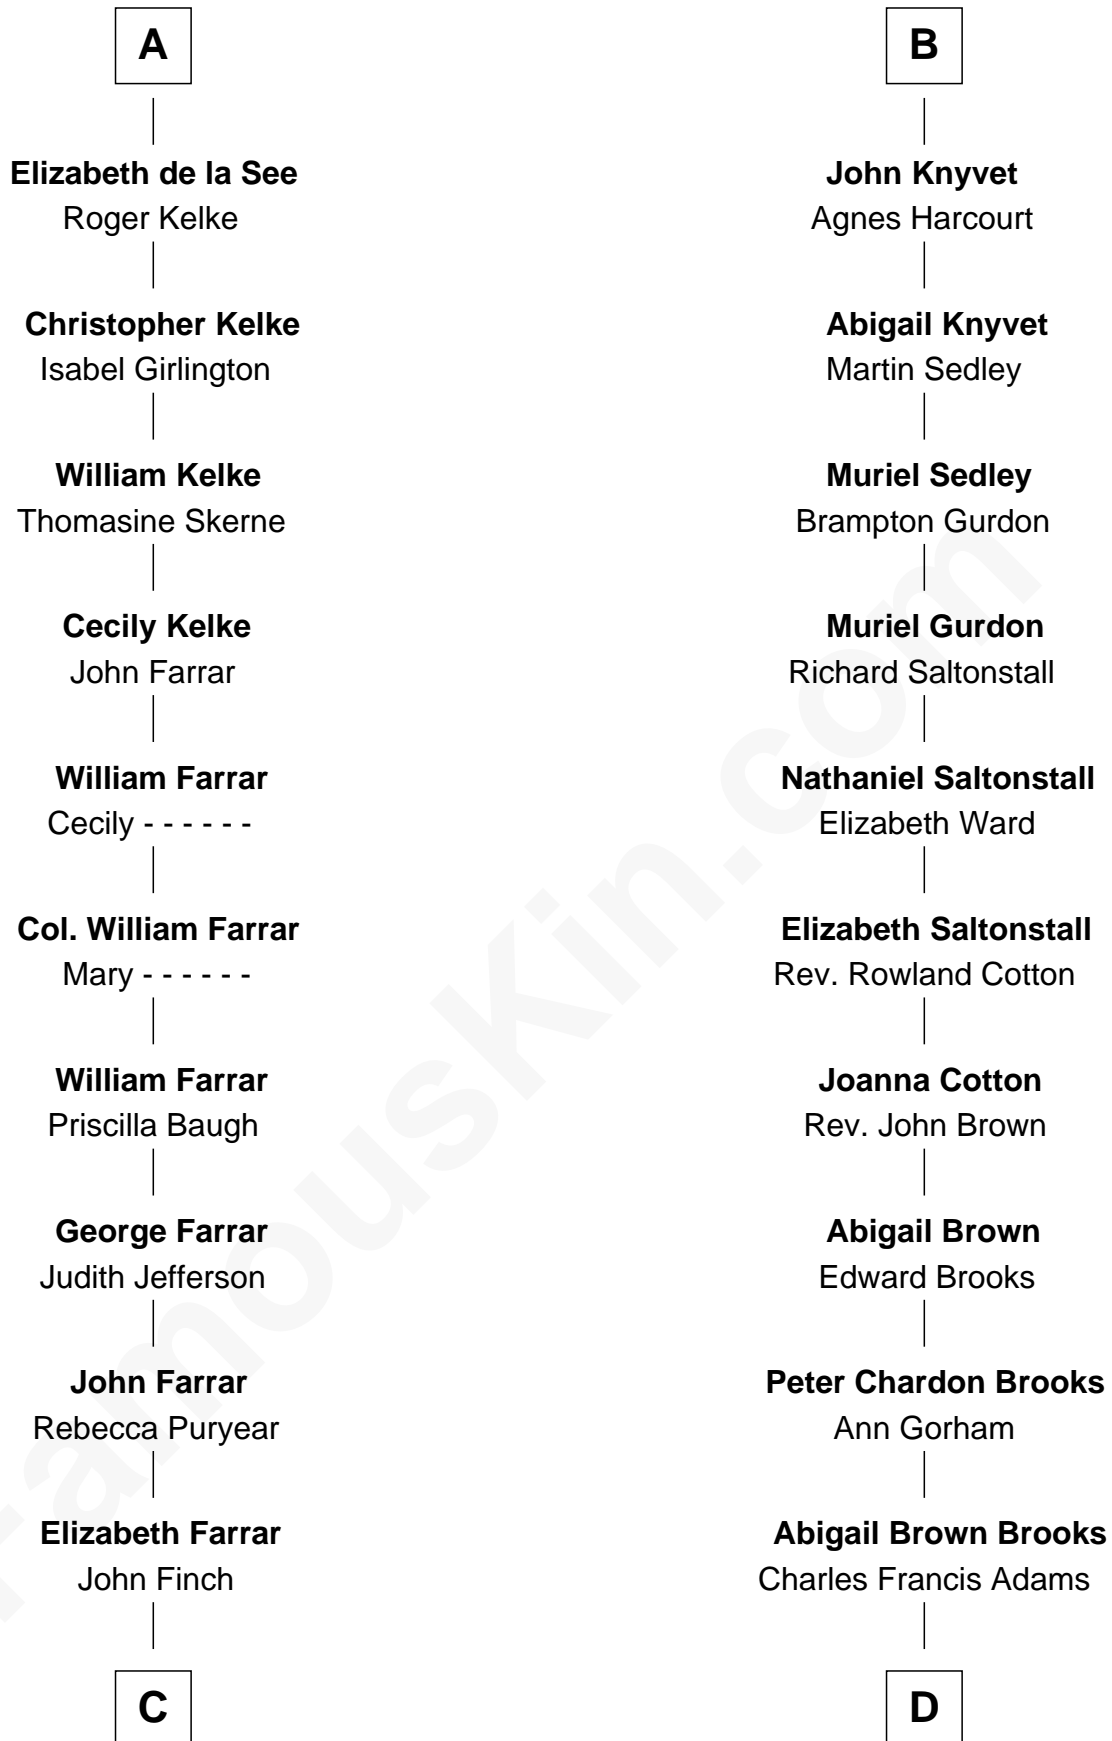

# FamousKin.com Relationship Chart of

**Harper Lee**

*Author of To Kill a Mockingbird*

20th cousin 1 time removed of

**John Adams Morgan**

*1952 Olympic Sailing Gold Medalist*

**William de Ros**  
Maude de Vaux

**C**

**John Farrar Finch**

Frances Smith

**John Robert Finch**

Frances Cunningham

**James Cunningham Finch**

Ellen Rivers Williams

**Frances Cunningham Finch**