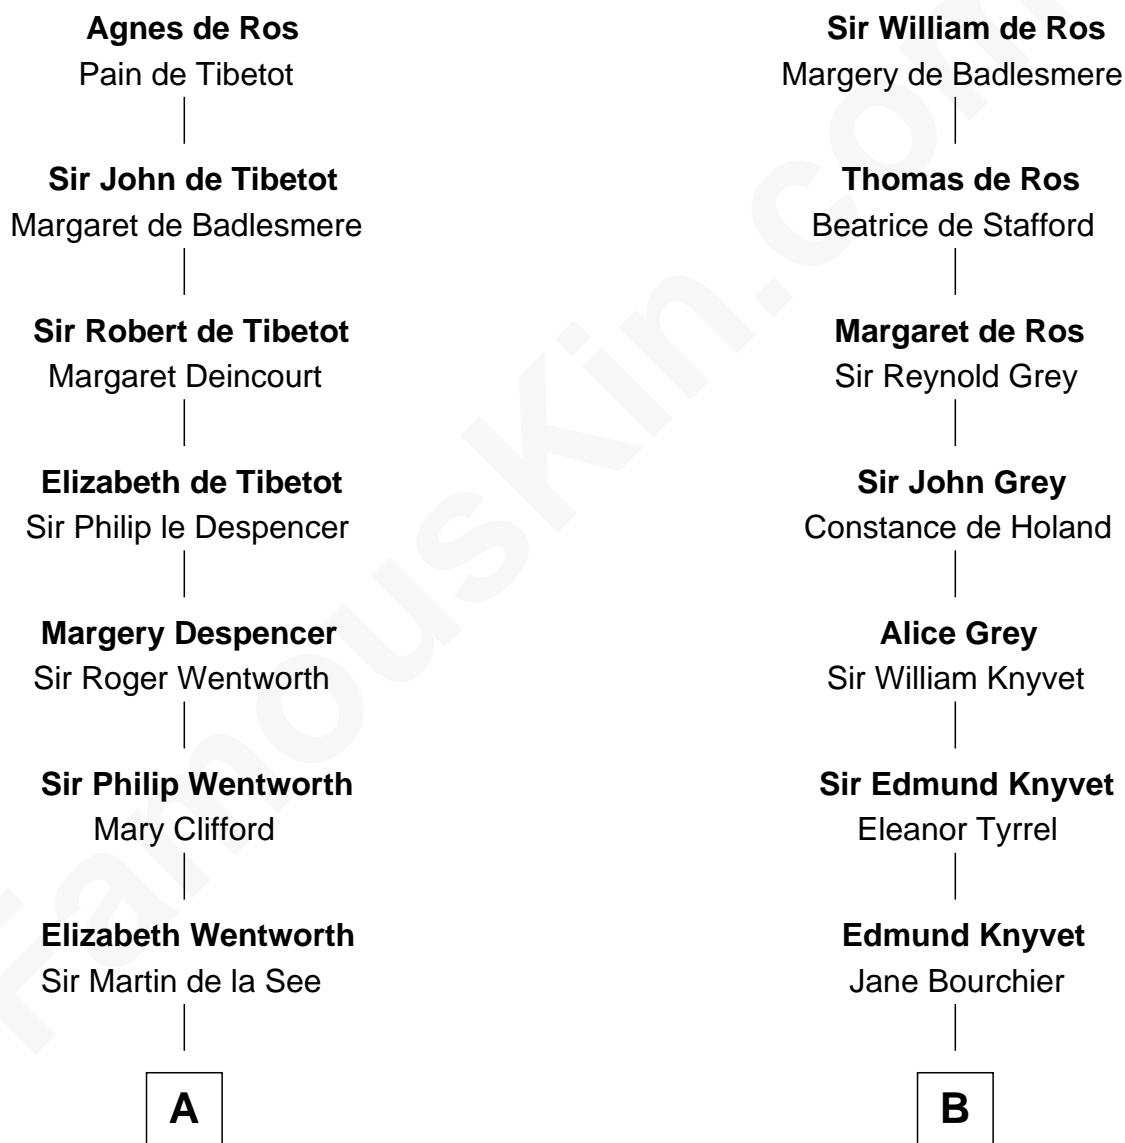

# FamousKin.com Relationship Chart of

**Harper Lee**

*Author of To Kill a Mockingbird*

20th cousin 1 time removed of

**John Adams Morgan**

*1952 Olympic Sailing Gold Medalist*

**William de Ros**  
Maude de Vaux

**C**

**John Farrar Finch**

Frances Smith

**John Robert Finch**

Frances Cunningham

**James Cunningham Finch**

Ellen Rivers Williams

**Frances Cunningham Finch**