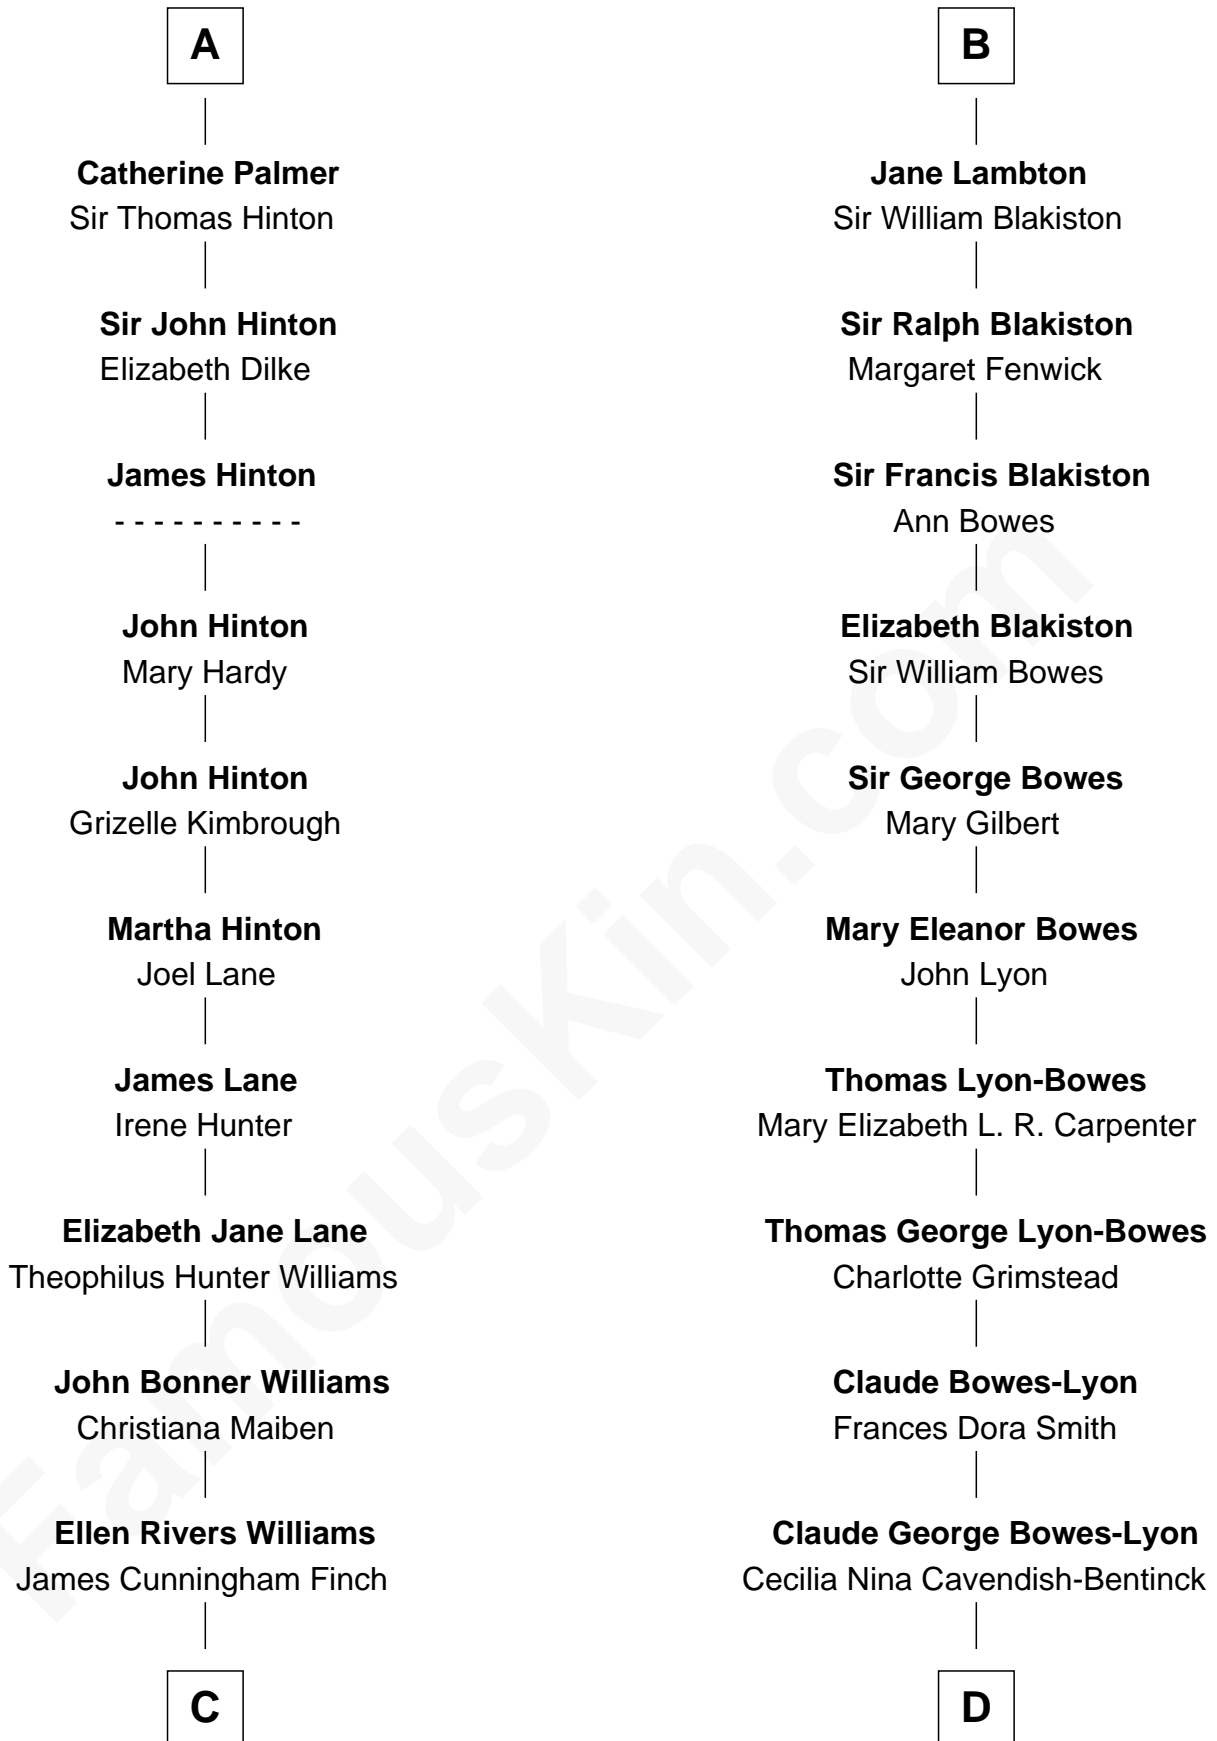

FamousKin.com Relationship Chart of

Harper Lee

Author of To Kill a Mockingbird

18th cousin of

Queen Elizabeth II

Queen of the United Kingdom

C

Frances Cunningham Finch

Amasa Coleman Lee

Harper Lee

Author of To Kill a Mockingbird

D

Elizabeth Bowes-Lyon

George VI, King of the United Kingdom

Queen Elizabeth II

Queen of the United Kingdom