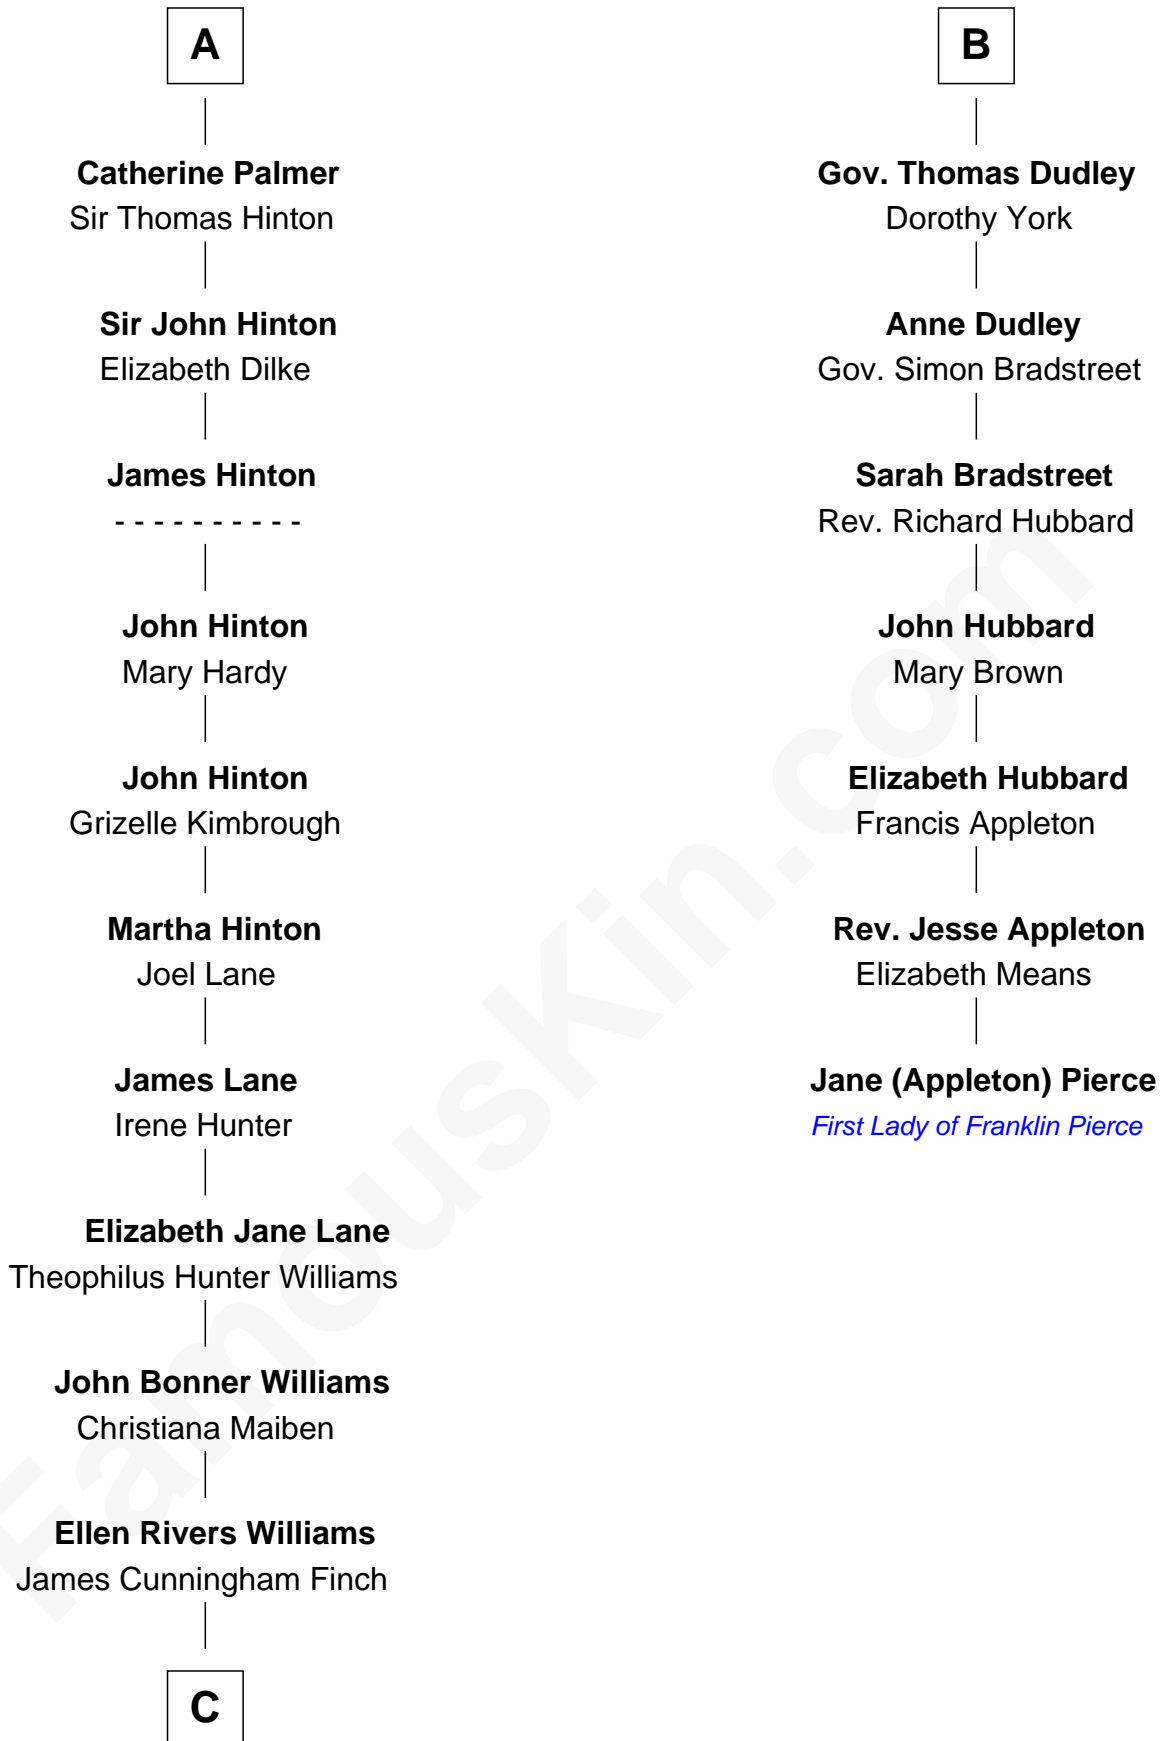

## Relationship Chart of Harper Lee

*Author of To Kill a Mockingbird*

13th cousin 5 times removed of

## Jane (Appleton) Pierce

*First Lady of President Franklin Pierce*

**C**

—  
**Frances Cunningham Finch**

Amasa Coleman Lee

—  
**Harper Lee**

*Author of [To Kill a Mockingbird](#)*

FamousKin.com