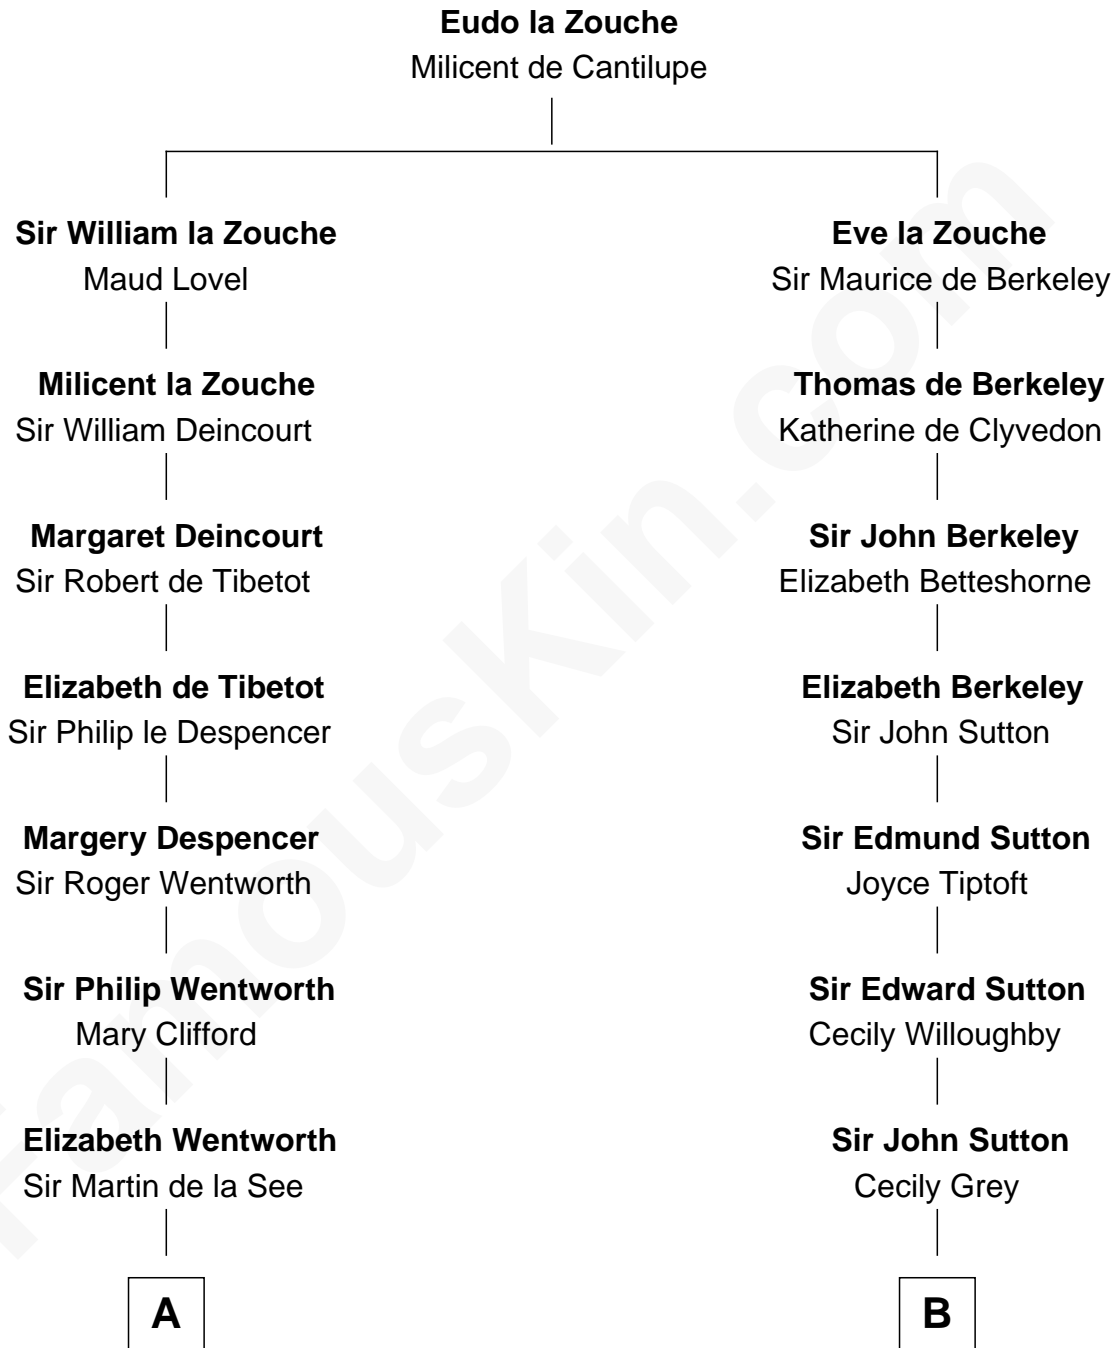

FamousKin.com

Relationship Chart of

Harper Lee

Author of To Kill a Mockingbird

15th cousin 6 times removed of

Jane (Appleton) Pierce

First Lady of President Franklin Pierce

C

John Farrar Finch

Frances Smith

John Robert Finch

Frances Cunningham

James Cunningham Finch

Ellen Rivers Williams

Frances Cunningham Finch

Amasa Coleman Lee