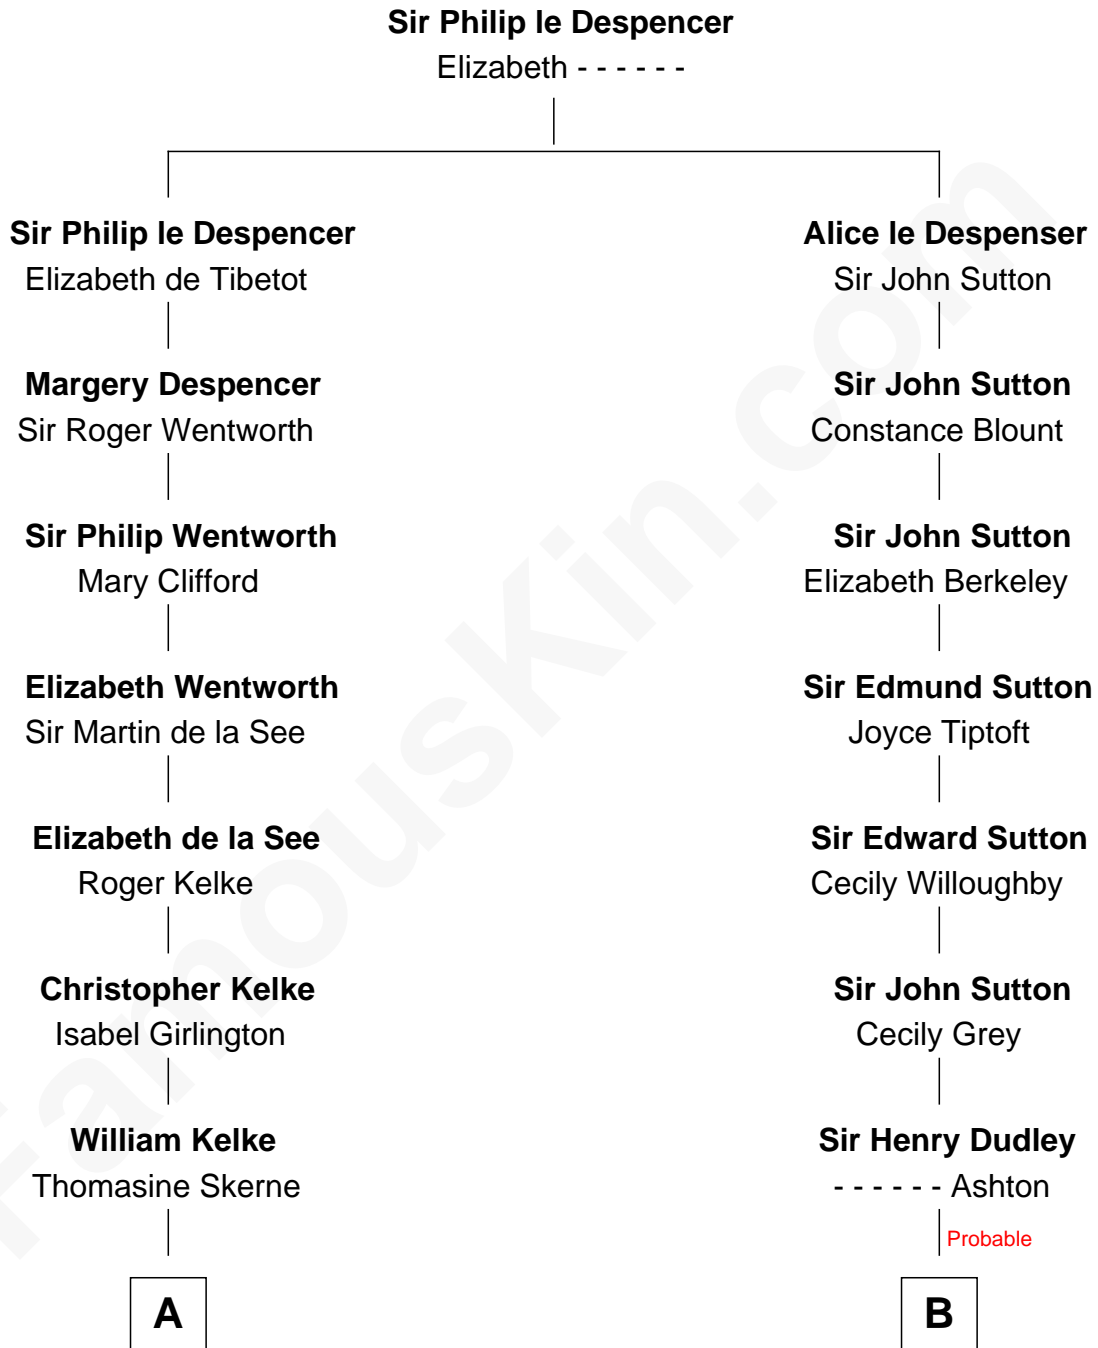

FamousKin.com

Relationship Chart of Harper Lee

Author of *To Kill a Mockingbird*

14th cousin 4 times removed of

Jane (Appleton) Pierce

First Lady of President Franklin Pierce

C

—
Frances Cunningham Finch