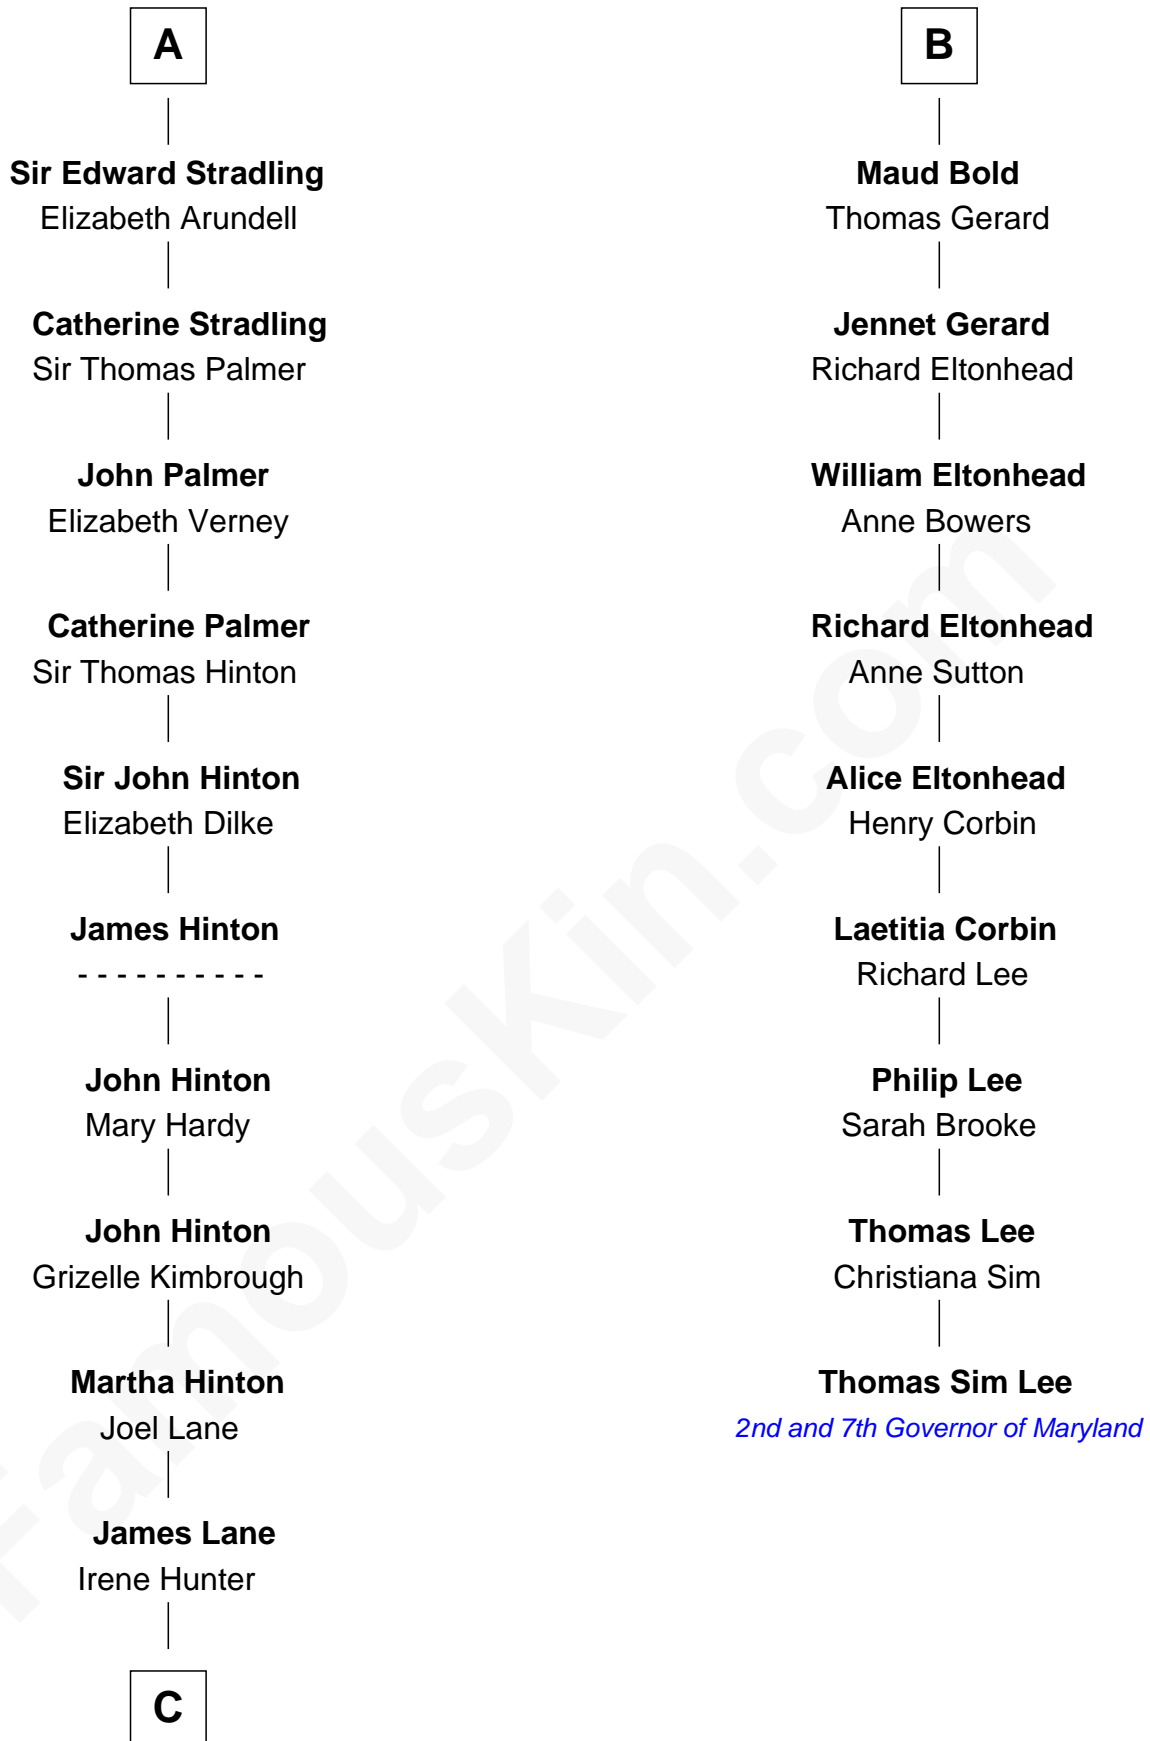

# FamousKin.com Relationship Chart of

**Harper Lee**

*Author of To Kill a Mockingbird*

15th cousin 6 times removed of

**Thomas Sim Lee**

*2nd and 7th Governor of Maryland*

**C**

**Elizabeth Jane Lane**  
Theophilus Hunter Williams

**John Bonner Williams**  
Christiana Maiben

**Ellen Rivers Williams**  
James Cunningham Finch

**Frances Cunningham Finch**  
Amasa Coleman Lee

**Harper Lee**  
*Author of To Kill a Mockingbird*

FamousKin.com