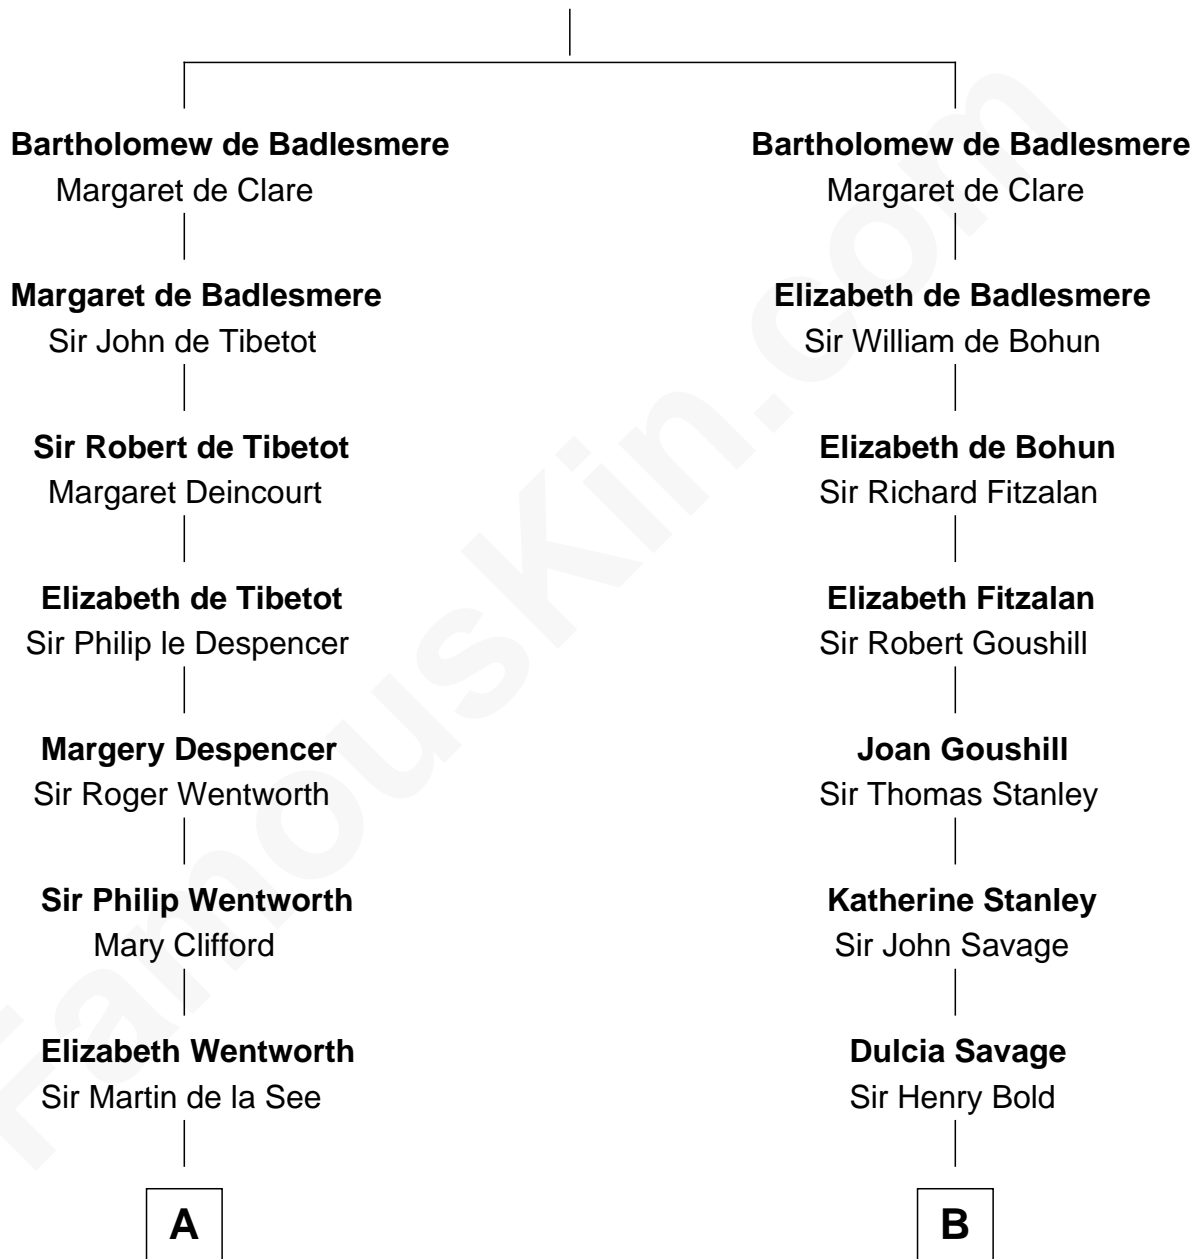

FamousKin.com

Relationship Chart of Harper Lee

Author of *To Kill a Mockingbird*

15th cousin 6 times removed of

Thomas Sim Lee

2nd and 7th Governor of Maryland

Gunselm de Badlesmere

C

John Farrar Finch

Frances Smith

John Robert Finch

Frances Cunningham

James Cunningham Finch

Ellen Rivers Williams

Frances Cunningham Finch

Amasa Coleman Lee