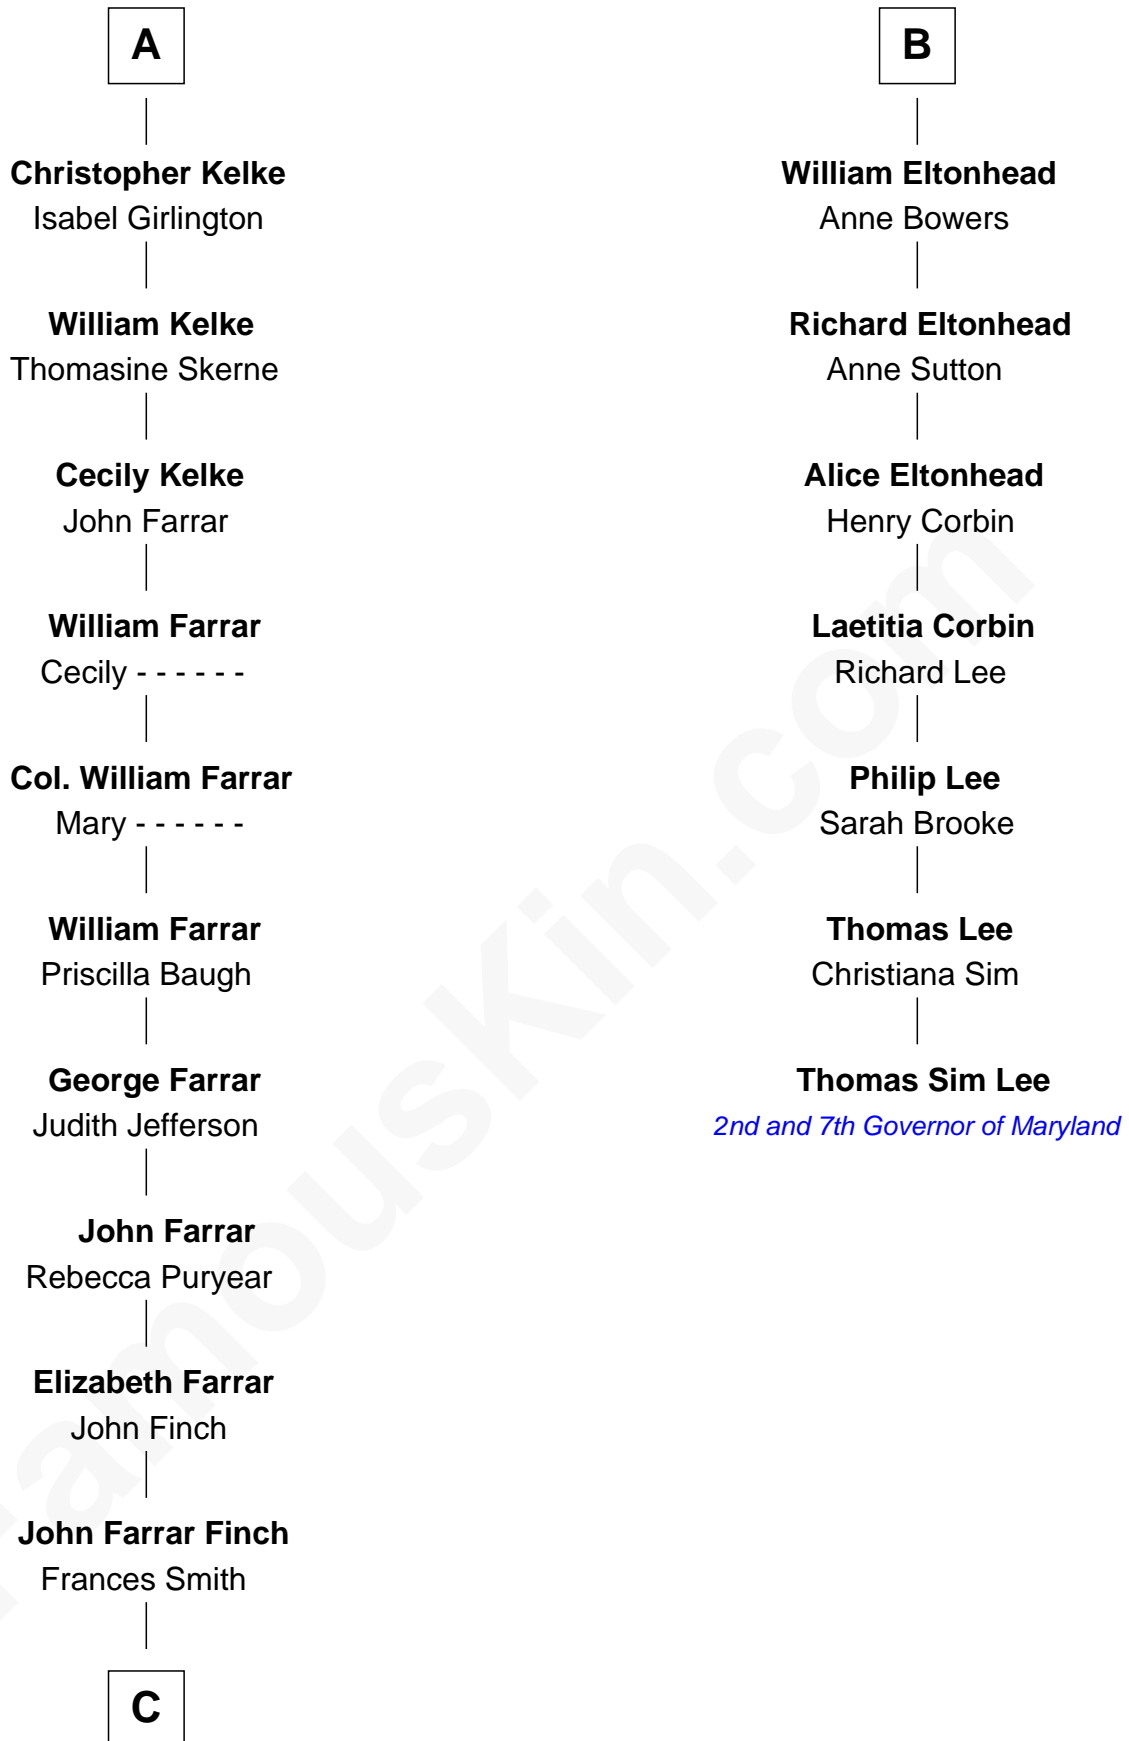

## Relationship Chart of

### Harper Lee

*Author of To Kill a Mockingbird*

13th cousin 7 times removed of

### Thomas Sim Lee

*2nd and 7th Governor of Maryland*

**C**

—  
**John Robert Finch**  
Frances Cunningham

—  
**James Cunningham Finch**  
Ellen Rivers Williams

—  
**Frances Cunningham Finch**  
Amasa Coleman Lee