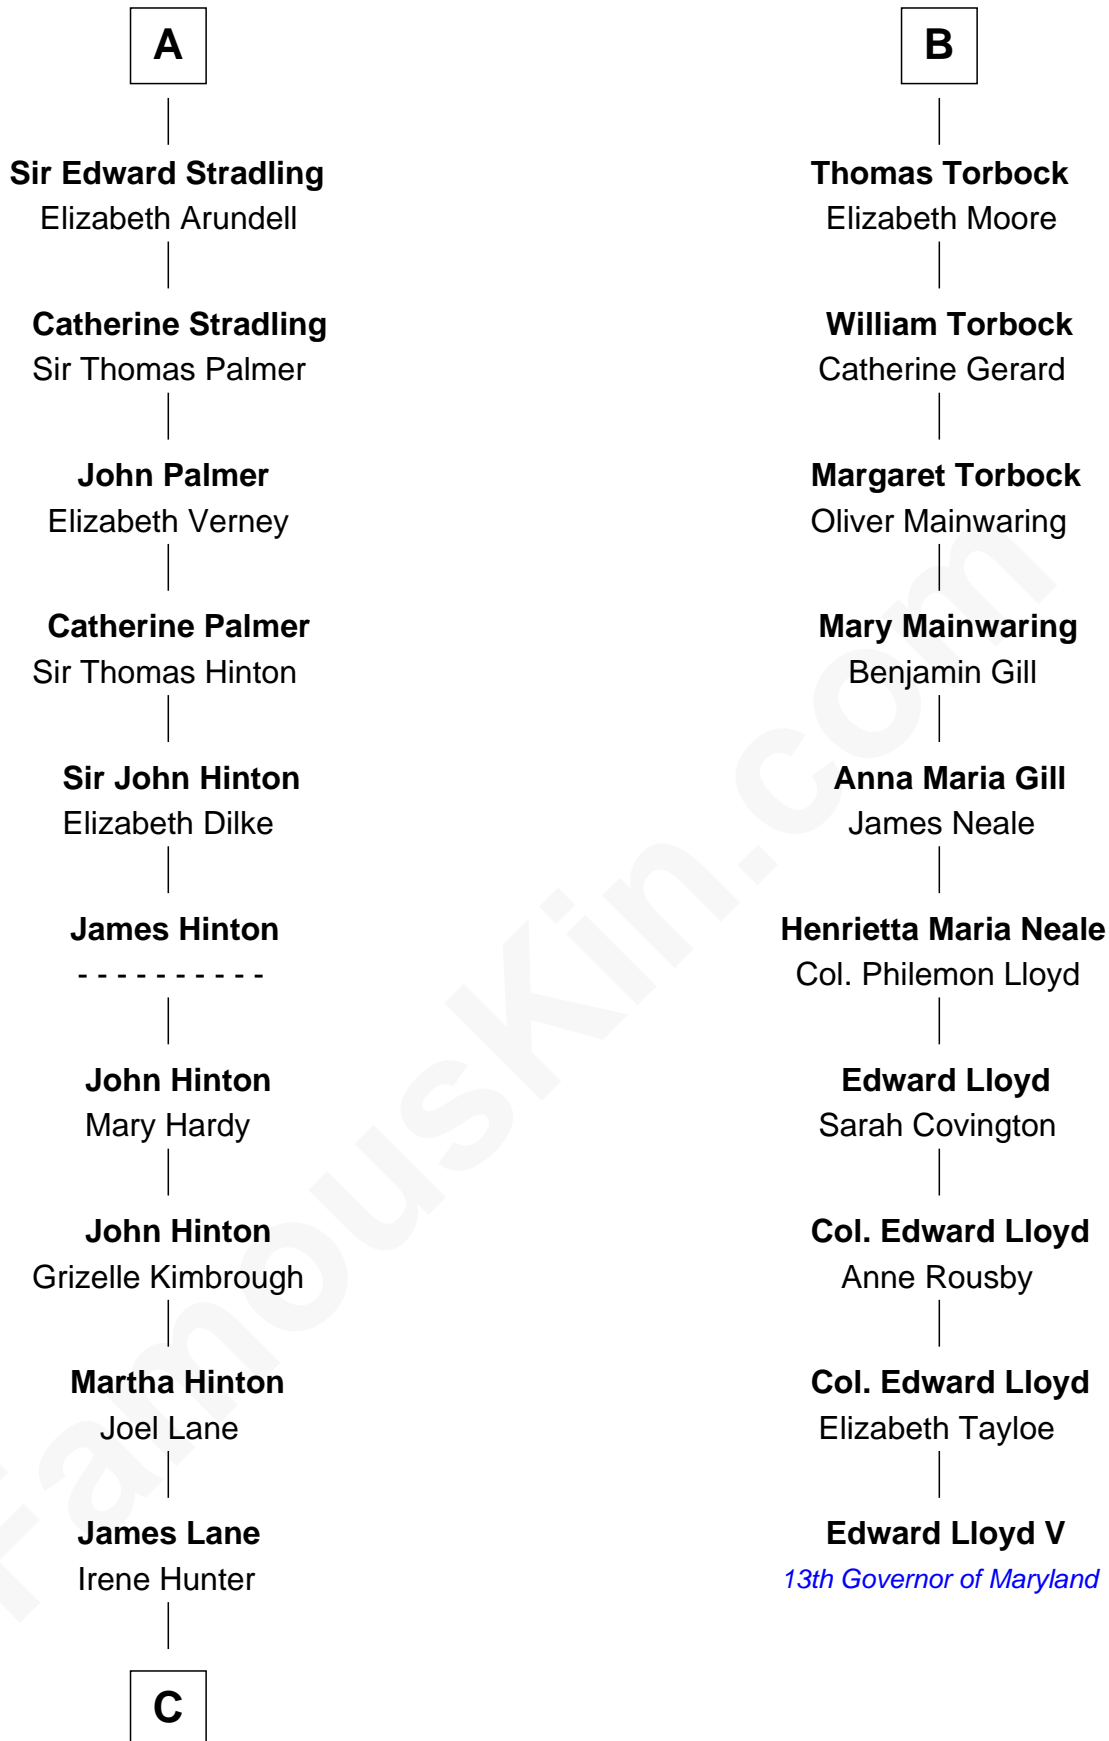

## Relationship Chart of Harper Lee

*Author of To Kill a Mockingbird*

16th cousin 5 times removed of

## Edward Lloyd V

*13th Governor of Maryland*

**C**

—  
**Elizabeth Jane Lane**  
Theophilus Hunter Williams

—  
**John Bonner Williams**  
Christiana Maiben

—  
**Ellen Rivers Williams**  
James Cunningham Finch